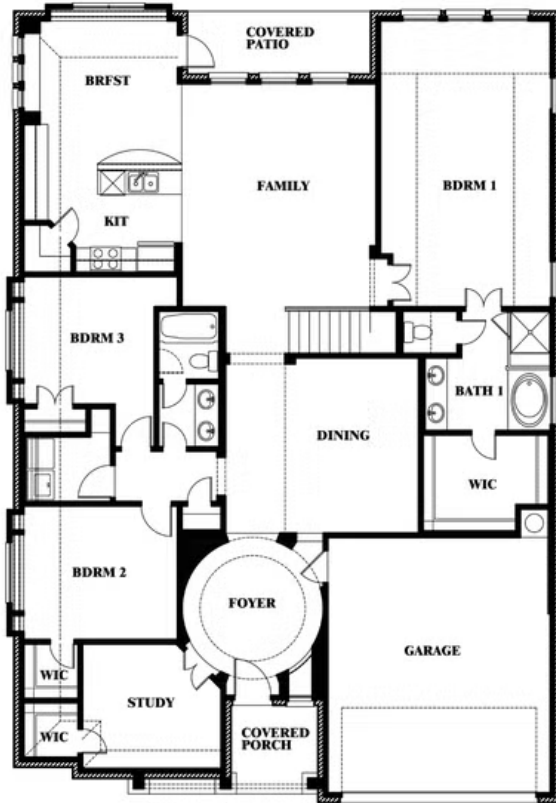

Carolina II

HOMES FROM
\$694,990

CLASSIC SERIES

PAINTED TREE WOODLAND DISTRICT 60

5709 CYPRESSWOOD LANE, MCKINNEY, TX 75071

2,771
SQUARE FEET

3
BEDROOMS

3.0
BATHROOMS

Carolina II

PAINTED TREE WOODLAND DISTRICT 60
5709 CYPRESSWOOD LANE, MCKINNEY, TX 75071

Carolina II

This brochure is for general informational purposes and is to be used as a guide only. Changes may be made during the development process and floorplans, dimensions, fixtures, fittings, finishes and specifications are subject to change without notice. Window placement, balcony configuration, wardrobe sizes and living areas may vary slightly within each plan type. EQUAL HOUSING OPPORTUNITY

Carolina II

PAINTED TREE WOODLAND DISTRICT 60
5709 CYPRESSWOOD LANE, MCKINNEY, TX 75071

Carolina II with Media Room

This brochure is for general informational purposes and is to be used as a guide only. Changes may be made during the development process and floorplans, dimensions, fixtures, fittings, finishes and specifications are subject to change without notice. Window placement, balcony configuration, wardrobe sizes and living areas may vary slightly within each plan type. EQUAL HOUSING OPPORTUNITY