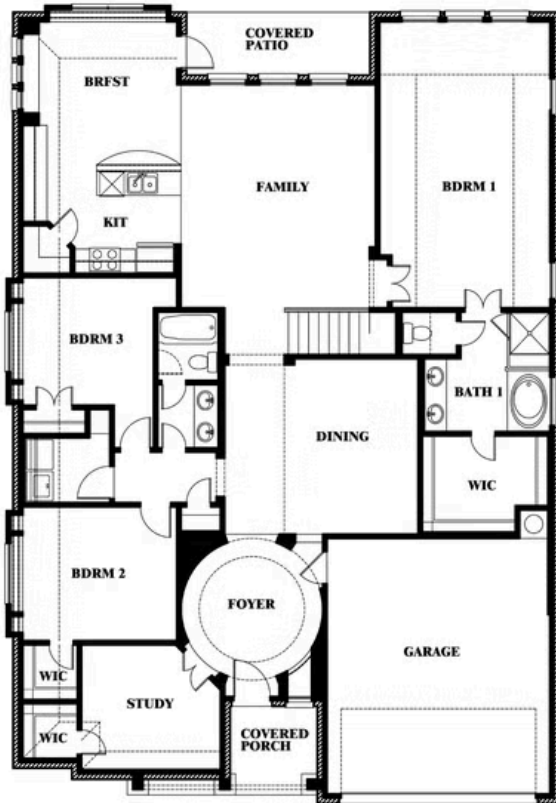

2
CAR GARAGE

ELEVATION D

ELEVATION A

ELEVATION A

ELEVATION AS

ELEVATION AS

ELEVATION C

ELEVATION C

ELEVATION E

ELEVATION E

ELEVATION F

ELEVATION F

Carolina II

PAINTED TREE WOODLAND DISTRICT 60
4005 ATTWATER STREET, MCKINNEY, TX 75071

Carolina II

This brochure is for general informational purposes and is to be used as a guide only. Changes may be made during the development process and floorplans, dimensions, fixtures, fittings, finishes and specifications are subject to change without notice. Window placement, balcony configuration, wardrobe sizes and living areas may vary slightly within each plan type. EQUAL HOUSING OPPORTUNITY

Carolina II

PAINTED TREE WOODLAND DISTRICT 60
4005 ATTWATER STREET, MCKINNEY, TX 75071

Carolina II with Media Room

This brochure is for general informational purposes and is to be used as a guide only. Changes may be made during the development process and floorplans, dimensions, fixtures, fittings, finishes and specifications are subject to change without notice. Window placement, balcony configuration, wardrobe sizes and living areas may vary slightly within each plan type. EQUAL HOUSING OPPORTUNITY