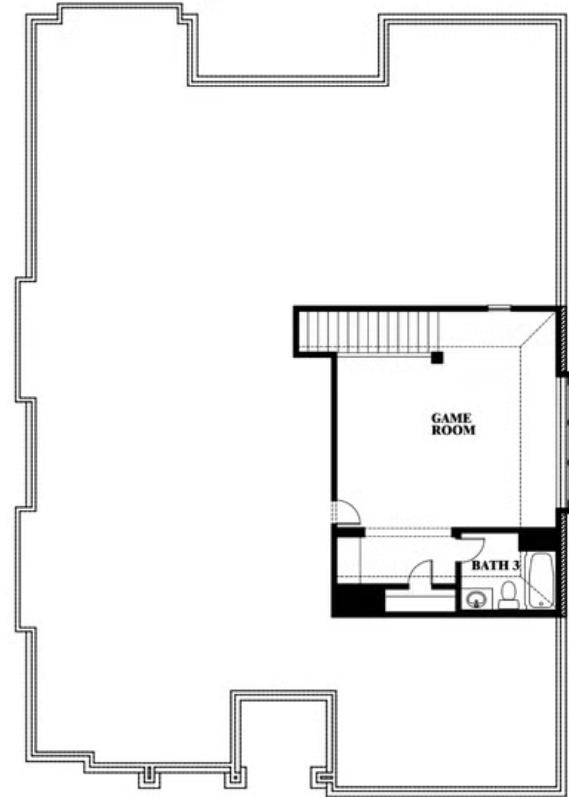

Carolina II

HOMES FROM
\$694,990

CLASSIC SERIES

PAINTED TREE WOODLAND DISTRICT 60

5709 CYPRESSWOOD LANE, MCKINNEY, TX 75071

2,771
SQUARE FEET

3
BEDROOMS

3.0
BATHROOMS

Carolina II

PAINTED TREE WOODLAND DISTRICT 60
5709 CYPRESSWOOD LANE, MCKINNEY, TX 75071

Carolina II

This brochure is for general informational purposes and is to be used as a guide only. Changes may be made during the development process and floorplans, dimensions, fixtures, fittings, finishes and specifications are subject to change without notice. Window placement, balcony configuration, wardrobe sizes and living areas may vary slightly within each plan type. EQUAL HOUSING OPPORTUNITY