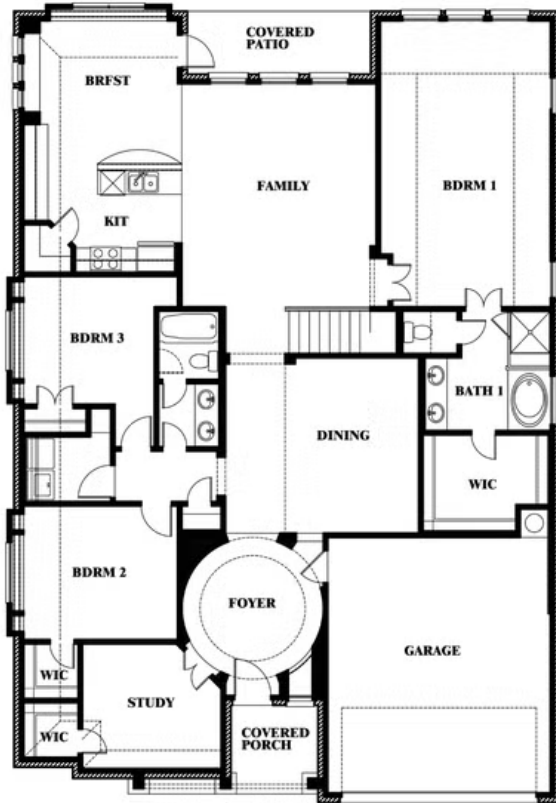

2
CAR GARAGE

ELEVATION D

ELEVATION A

ELEVATION A

ELEVATION AS

ELEVATION AS

ELEVATION C

ELEVATION C

ELEVATION E

ELEVATION E

ELEVATION F

ELEVATION F

Carolina II

PAINTED TREE WOODLAND DISTRICT 60
4005 ATTWATER STREET, MCKINNEY, TX 75071

Carolina II

This brochure is for general informational purposes and is to be used as a guide only. Changes may be made during the development process and floorplans, dimensions, fixtures, fittings, finishes and specifications are subject to change without notice. Window placement, balcony configuration, wardrobe sizes and living areas may vary slightly within each plan type. EQUAL HOUSING OPPORTUNITY

Carolina II

PAINTED TREE WOODLAND DISTRICT 60
4005 ATTWATER STREET, MCKINNEY, TX 75071

Carolina II with Media Room

This brochure is for general informational purposes and is to be used as a guide only. Changes may be made during the development process and floorplans, dimensions, fixtures, fittings, finishes and specifications are subject to change without notice. Window placement, balcony configuration, wardrobe sizes and living areas may vary slightly within each plan type. EQUAL HOUSING OPPORTUNITY