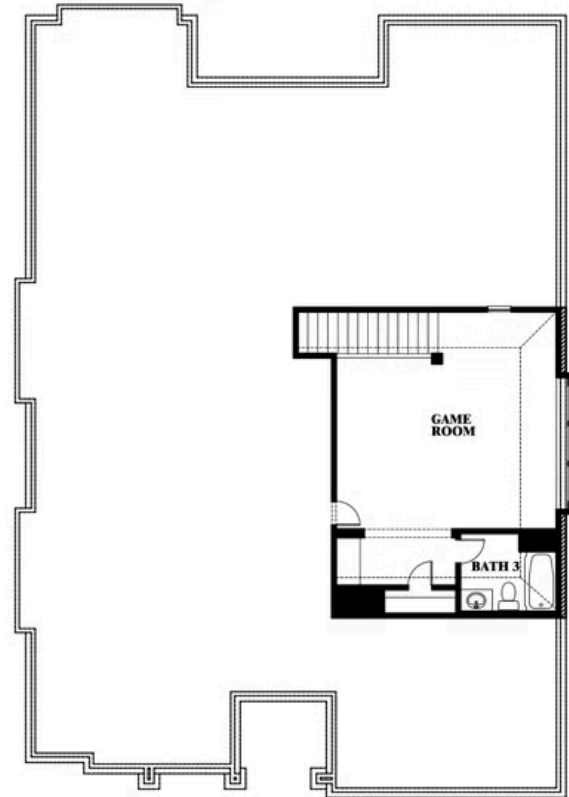

2
CAR GARAGE

ELEVATION D

ELEVATION A

ELEVATION A

ELEVATION AS

ELEVATION AS

ELEVATION C

ELEVATION C

ELEVATION E

ELEVATION E

ELEVATION F

ELEVATION F

Carolina II

PAINTED TREE WOODLAND DISTRICT 60
4005 ATTWATER STREET, MCKINNEY, TX 75071

Carolina II

This brochure is for general informational purposes and is to be used as a guide only. Changes may be made during the development process and floorplans, dimensions, fixtures, fittings, finishes and specifications are subject to change without notice. Window placement, balcony configuration, wardrobe sizes and living areas may vary slightly within each plan type. EQUAL HOUSING OPPORTUNITY

Carolina II

PAINTED TREE WOODLAND DISTRICT 60
4005 ATTWATER STREET, MCKINNEY, TX 75071

Carolina II with Media Room

This brochure is for general informational purposes and is to be used as a guide only. Changes may be made during the development process and floorplans, dimensions, fixtures, fittings, finishes and specifications are subject to change without notice. Window placement, balcony configuration, wardrobe sizes and living areas may vary slightly within each plan type. EQUAL HOUSING OPPORTUNITY