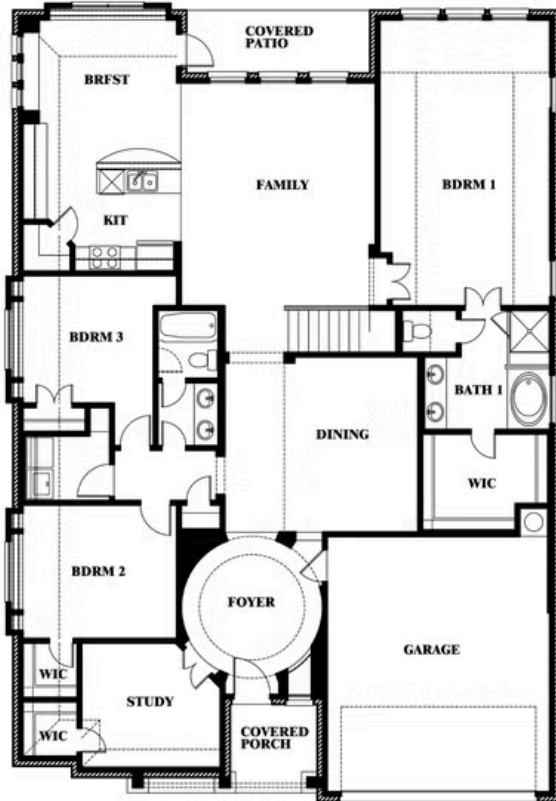

2
CAR GARAGE

ELEVATION D

ELEVATION A

ELEVATION A

ELEVATION AS

ELEVATION AS

ELEVATION C

ELEVATION C

ELEVATION E

ELEVATION E

ELEVATION F

ELEVATION F

Carolina II

PAINTED TREE WOODLAND DISTRICT 60
4005 ATTWATER STREET, MCKINNEY, TX 75071

Carolina II

This brochure is for general informational purposes and is to be used as a guide only. Changes may be made during the development process and floorplans, dimensions, fixtures, fittings, finishes and specifications are subject to change without notice. Window placement, balcony configuration, wardrobe sizes and living areas may vary slightly within each plan type. EQUAL HOUSING OPPORTUNITY

Carolina II

PAINTED TREE WOODLAND DISTRICT 60
4005 ATTWATER STREET, MCKINNEY, TX 75071

Carolina II with Media Room

This brochure is for general informational purposes and is to be used as a guide only. Changes may be made during the development process and floorplans, dimensions, fixtures, fittings, finishes and specifications are subject to change without notice. Window placement, balcony configuration, wardrobe sizes and living areas may vary slightly within each plan type. EQUAL HOUSING OPPORTUNITY