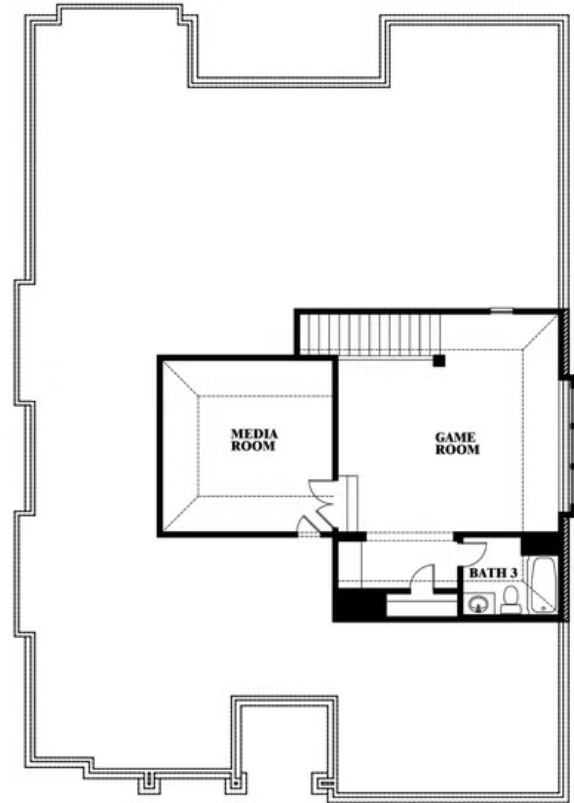

Carolina II

PAINTED TREE WOODLAND DISTRICT 60
5709 CYPRESSWOOD LANE, MCKINNEY, TX 75071

Carolina II

This brochure is for general informational purposes and is to be used as a guide only. Changes may be made during the development process and floorplans, dimensions, fixtures, fittings, finishes and specifications are subject to change without notice. Window placement, balcony configuration, wardrobe sizes and living areas may vary slightly within each plan type. EQUAL HOUSING OPPORTUNITY

Carolina II

PAINTED TREE WOODLAND DISTRICT 60
5709 CYPRESSWOOD LANE, MCKINNEY, TX 75071

Carolina II with Media Room

This brochure is for general informational purposes and is to be used as a guide only. Changes may be made during the development process and floorplans, dimensions, fixtures, fittings, finishes and specifications are subject to change without notice. Window placement, balcony configuration, wardrobe sizes and living areas may vary slightly within each plan type. EQUAL HOUSING OPPORTUNITY