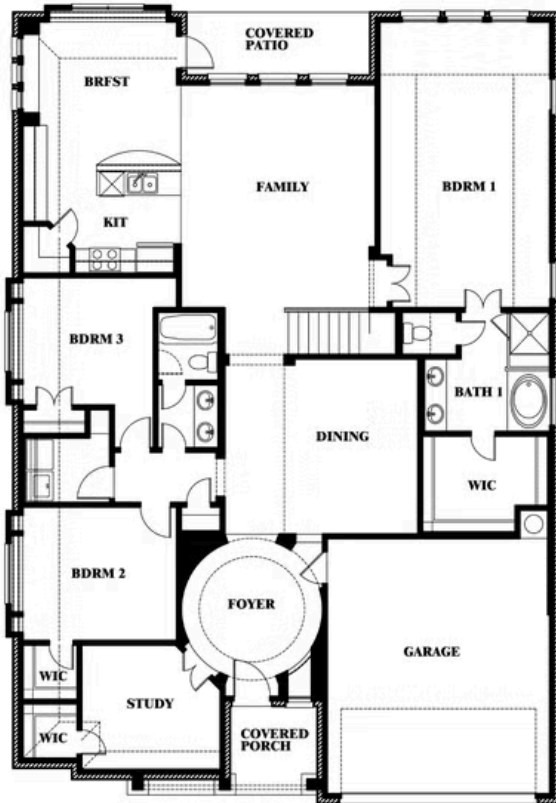

2
CAR GARAGE

ELEVATION D

ELEVATION A

ELEVATION A

ELEVATION AS

ELEVATION AS

ELEVATION C

ELEVATION C

ELEVATION E

ELEVATION E

ELEVATION F

ELEVATION F

Carolina II

PAINTED TREE WOODLAND DISTRICT 60
4005 ATTWATER STREET, MCKINNEY, TX 75071

Carolina II

This brochure is for general informational purposes and is to be used as a guide only. Changes may be made during the development process and floorplans, dimensions, fixtures, fittings, finishes and specifications are subject to change without notice. Window placement, balcony configuration, wardrobe sizes and living areas may vary slightly within each plan type. EQUAL HOUSING OPPORTUNITY

Carolina II

PAINTED TREE WOODLAND DISTRICT 60
4005 ATTWATER STREET, MCKINNEY, TX 75071

Carolina II with Media Room

This brochure is for general informational purposes and is to be used as a guide only. Changes may be made during the development process and floorplans, dimensions, fixtures, fittings, finishes and specifications are subject to change without notice. Window placement, balcony configuration, wardrobe sizes and living areas may vary slightly within each plan type. EQUAL HOUSING OPPORTUNITY