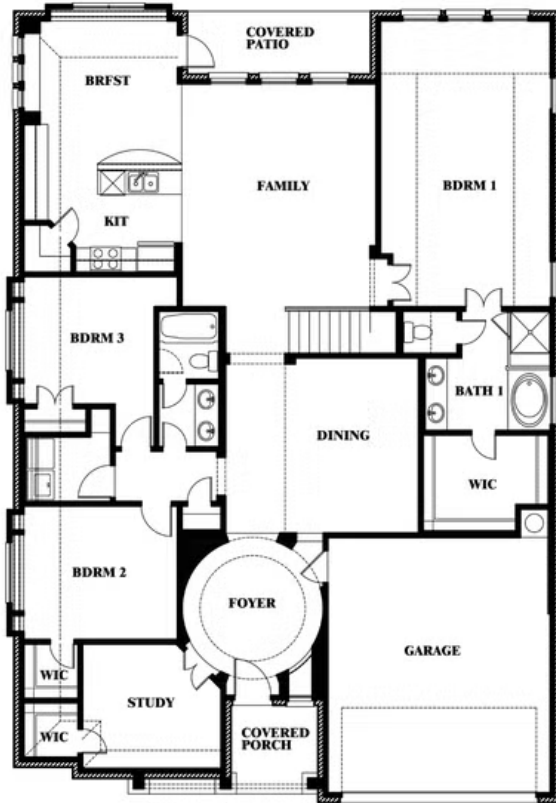

2
CAR GARAGE

ELEVATION D

ELEVATION A

ELEVATION A

ELEVATION AS

ELEVATION AS

ELEVATION C

ELEVATION C

ELEVATION E

ELEVATION E

ELEVATION F

ELEVATION F

Carolina II

PAINTED TREE WOODLAND DISTRICT 60
4005 ATTWATER STREET, MCKINNEY, TX 75071

Carolina II

This brochure is for general informational purposes and is to be used as a guide only. Changes may be made during the development process and floorplans, dimensions, fixtures, fittings, finishes and specifications are subject to change without notice. Window placement, balcony configuration, wardrobe sizes and living areas may vary slightly within each plan type. EQUAL HOUSING OPPORTUNITY

Carolina II

PAINTED TREE WOODLAND DISTRICT 60
4005 ATTWATER STREET, MCKINNEY, TX 75071

Carolina II with Media Room

This brochure is for general informational purposes and is to be used as a guide only. Changes may be made during the development process and floorplans, dimensions, fixtures, fittings, finishes and specifications are subject to change without notice. Window placement, balcony configuration, wardrobe sizes and living areas may vary slightly within each plan type. EQUAL HOUSING OPPORTUNITY