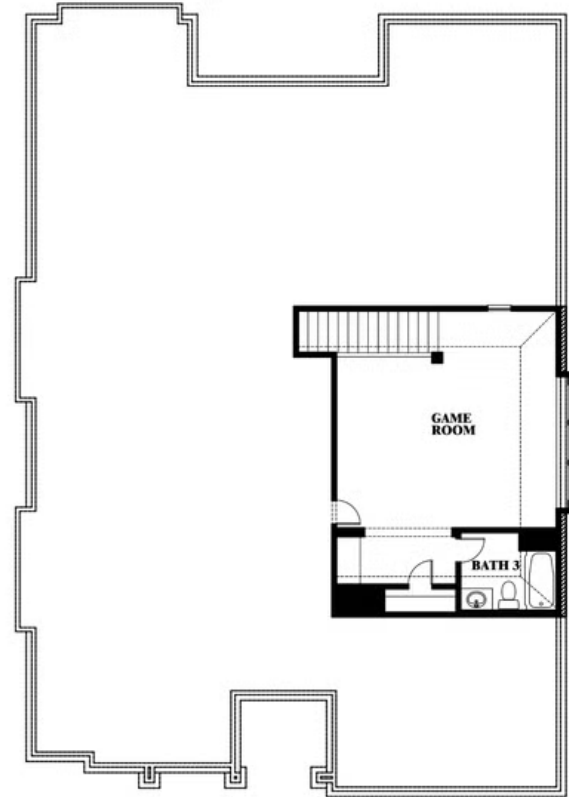

2
CAR GARAGE

ELEVATION D

ELEVATION A

ELEVATION A

ELEVATION AS

ELEVATION AS

ELEVATION C

ELEVATION C

ELEVATION E

ELEVATION E

ELEVATION F

ELEVATION F

Carolina II

PAINTED TREE WOODLAND DISTRICT 60
4005 ATTWATER STREET, MCKINNEY, TX 75071

Carolina II

This brochure is for general informational purposes and is to be used as a guide only. Changes may be made during the development process and floorplans, dimensions, fixtures, fittings, finishes and specifications are subject to change without notice. Window placement, balcony configuration, wardrobe sizes and living areas may vary slightly within each plan type. EQUAL HOUSING OPPORTUNITY

Carolina II

PAINTED TREE WOODLAND DISTRICT 60
4005 ATTWATER STREET, MCKINNEY, TX 75071

Carolina II with Media Room

This brochure is for general informational purposes and is to be used as a guide only. Changes may be made during the development process and floorplans, dimensions, fixtures, fittings, finishes and specifications are subject to change without notice. Window placement, balcony configuration, wardrobe sizes and living areas may vary slightly within each plan type. EQUAL HOUSING OPPORTUNITY