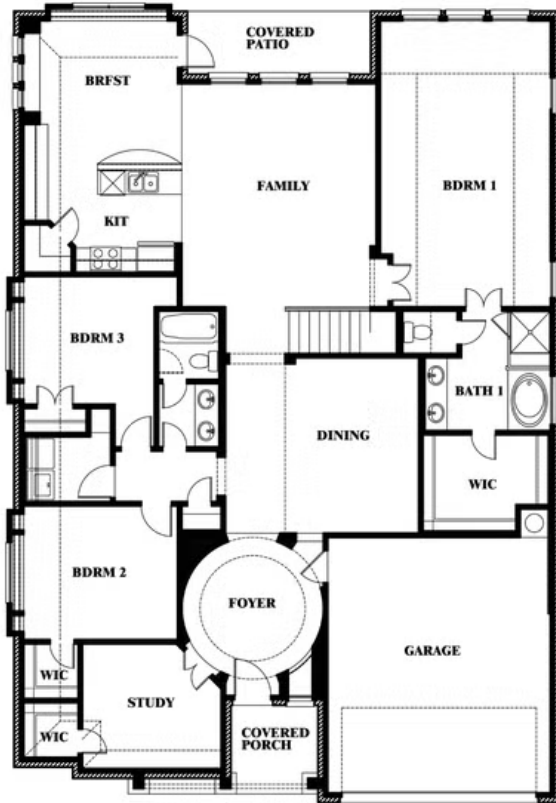

Carolina II

PAINTED TREE WOODLAND DISTRICT 60
5709 CYPRESSWOOD LANE, MCKINNEY, TX 75071

Carolina II

This brochure is for general informational purposes and is to be used as a guide only. Changes may be made during the development process and floorplans, dimensions, fixtures, fittings, finishes and specifications are subject to change without notice. Window placement, balcony configuration, wardrobe sizes and living areas may vary slightly within each plan type. EQUAL HOUSING OPPORTUNITY

Carolina II

PAINTED TREE WOODLAND DISTRICT 60
5709 CYPRESSWOOD LANE, MCKINNEY, TX 75071

Carolina II with Media Room

This brochure is for general informational purposes and is to be used as a guide only. Changes may be made during the development process and floorplans, dimensions, fixtures, fittings, finishes and specifications are subject to change without notice. Window placement, balcony configuration, wardrobe sizes and living areas may vary slightly within each plan type. EQUAL HOUSING OPPORTUNITY