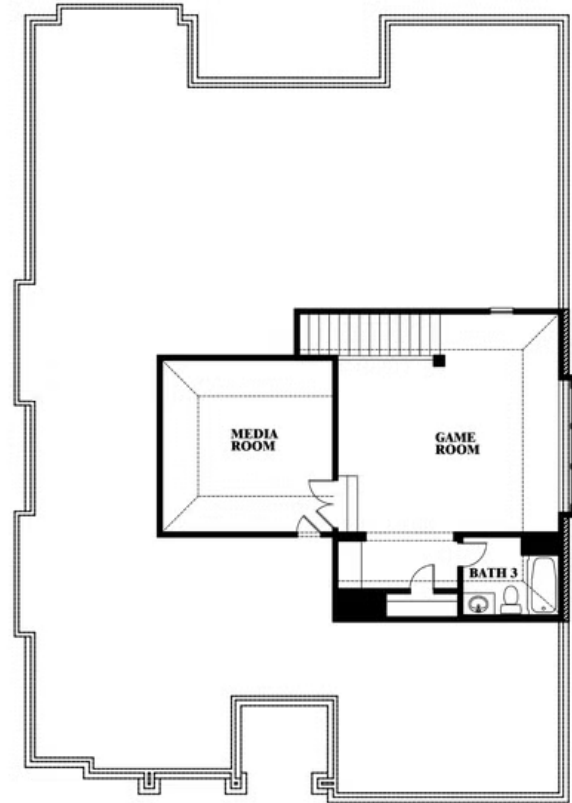

ELEVATION E

ELEVATION E

ELEVATION F

ELEVATION F

Carolina II

PAINTED TREE WOODLAND DISTRICT 60
4005 ATTWATER STREET, MCKINNEY, TX 75071

Carolina II

This brochure is for general informational purposes and is to be used as a guide only. Changes may be made during the development process and floorplans, dimensions, fixtures, fittings, finishes and specifications are subject to change without notice. Window placement, balcony configuration, wardrobe sizes and living areas may vary slightly within each plan type. EQUAL HOUSING OPPORTUNITY

Carolina II

PAINTED TREE WOODLAND DISTRICT 60
4005 ATTWATER STREET, MCKINNEY, TX 75071

Carolina II with Media Room

This brochure is for general informational purposes and is to be used as a guide only. Changes may be made during the development process and floorplans, dimensions, fixtures, fittings, finishes and specifications are subject to change without notice. Window placement, balcony configuration, wardrobe sizes and living areas may vary slightly within each plan type. EQUAL HOUSING OPPORTUNITY