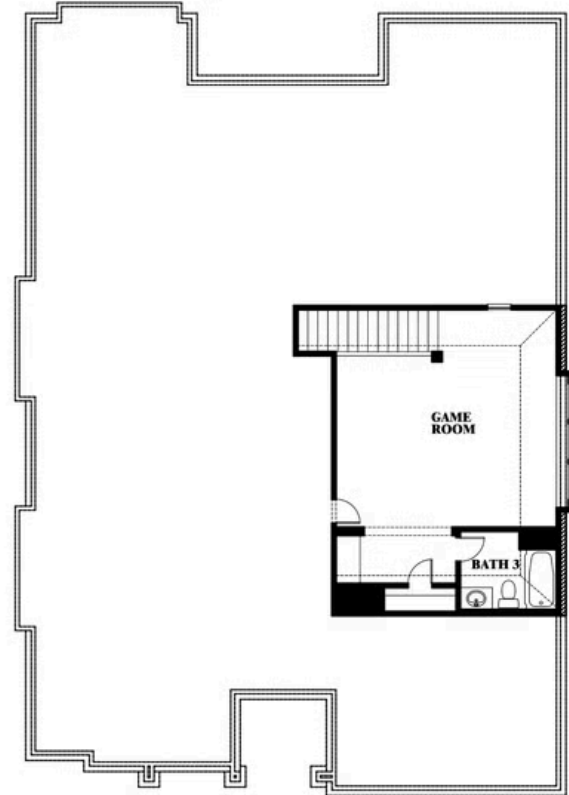

2
CAR GARAGE

ELEVATION D

ELEVATION A

ELEVATION A

ELEVATION AS

ELEVATION AS

ELEVATION C

ELEVATION C

ELEVATION E

ELEVATION E

ELEVATION F

ELEVATION F

Carolina II

PAINTED TREE WOODLAND DISTRICT 60
4005 ATTWATER STREET, MCKINNEY, TX 75071

Carolina II

This brochure is for general informational purposes and is to be used as a guide only. Changes may be made during the development process and floorplans, dimensions, fixtures, fittings, finishes and specifications are subject to change without notice. Window placement, balcony configuration, wardrobe sizes and living areas may vary slightly within each plan type. EQUAL HOUSING OPPORTUNITY

Carolina II

PAINTED TREE WOODLAND DISTRICT 60
4005 ATTWATER STREET, MCKINNEY, TX 75071

Carolina II with Media Room

This brochure is for general informational purposes and is to be used as a guide only. Changes may be made during the development process and floorplans, dimensions, fixtures, fittings, finishes and specifications are subject to change without notice. Window placement, balcony configuration, wardrobe sizes and living areas may vary slightly within each plan type. EQUAL HOUSING OPPORTUNITY