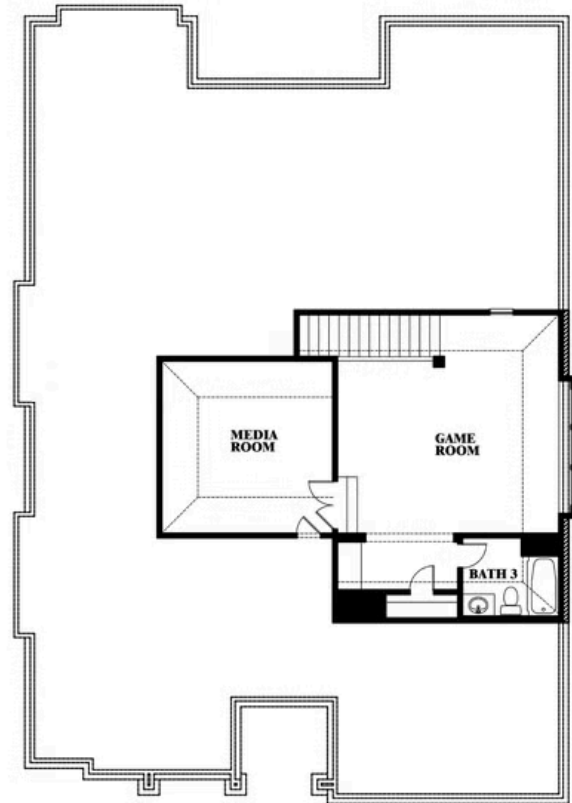

ELEVATION E

ELEVATION E

ELEVATION F

ELEVATION F

Carolina II

PAINTED TREE WOODLAND DISTRICT 60
4005 ATTWATER STREET, MCKINNEY, TX 75071

Carolina II

This brochure is for general informational purposes and is to be used as a guide only. Changes may be made during the development process and floorplans, dimensions, fixtures, fittings, finishes and specifications are subject to change without notice. Window placement, balcony configuration, wardrobe sizes and living areas may vary slightly within each plan type. EQUAL HOUSING OPPORTUNITY

Carolina II

PAINTED TREE WOODLAND DISTRICT 60
4005 ATTWATER STREET, MCKINNEY, TX 75071

Carolina II with Media Room

This brochure is for general informational purposes and is to be used as a guide only. Changes may be made during the development process and floorplans, dimensions, fixtures, fittings, finishes and specifications are subject to change without notice. Window placement, balcony configuration, wardrobe sizes and living areas may vary slightly within each plan type. EQUAL HOUSING OPPORTUNITY