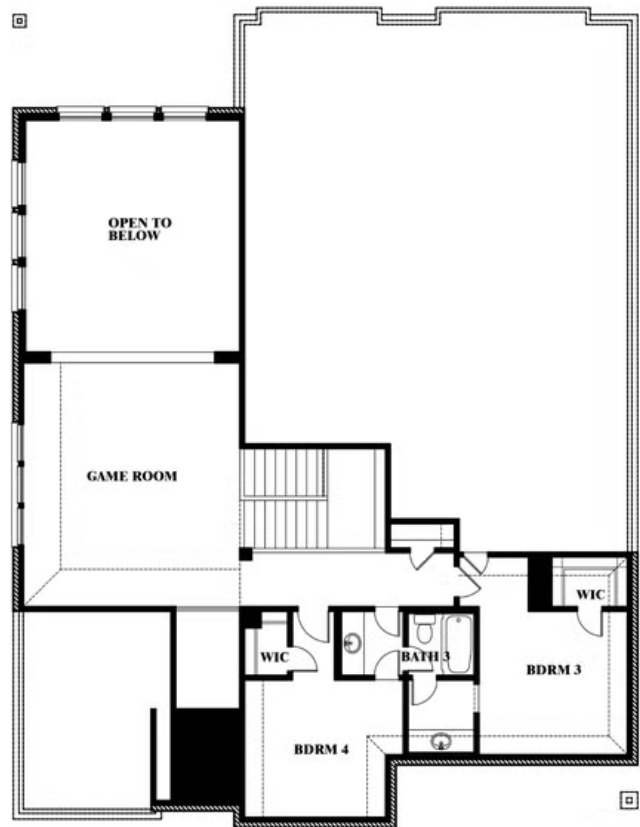

Bellflower

HOMES FROM
\$749,990

CLASSIC SERIES

PAINTED TREE WOODLAND DISTRICT 60

5709 CYPRESSWOOD LANE, MCKINNEY, TX 75071

3,527
SQUARE FEET

4
BEDROOMS

3.5
BATHROOMS

2
CAR GARAGE

ELEVATION D

ELEVATION A

ELEVATION A

ELEVATION AS

ELEVATION AS

ELEVATION B

ELEVATION B

ELEVATION C

ELEVATION C

Bellflower

PAINTED TREE WOODLAND DISTRICT 60
5709 CYPRESSWOOD LANE, MCKINNEY, TX 75071

Bellflower

This brochure is for general informational purposes and is to be used as a guide only. Changes may be made during the development process and floorplans, dimensions, fixtures, fittings, finishes and specifications are subject to change without notice. Window placement, balcony configuration, wardrobe sizes and living areas may vary slightly within each plan type. EQUAL HOUSING OPPORTUNITY