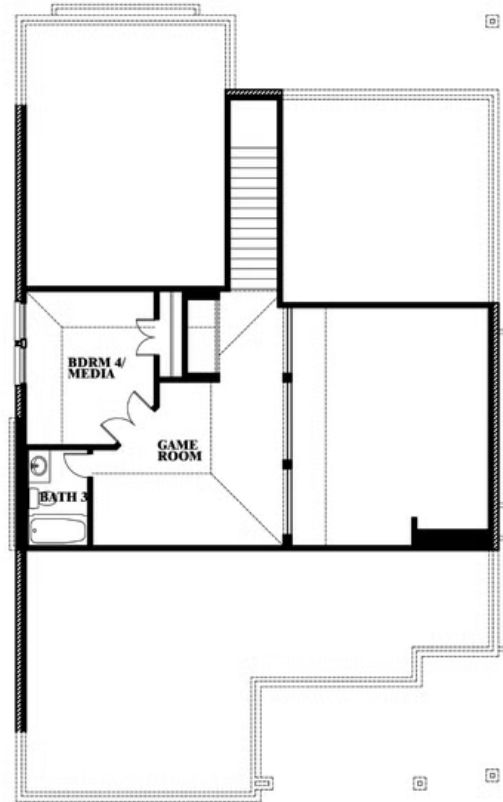

2
CAR GARAGE

ELEVATION C

Dogwood III

PAINTED TREE WOODLAND DISTRICT 50
5709 CYPRESSWOOD LANE, MCKINNEY, TX 75071

Dogwood III

This brochure is for general informational purposes and is to be used as a guide only. Changes may be made during the development process and floorplans, dimensions, fixtures, fittings, finishes and specifications are subject to change without notice. Window placement, balcony configuration, wardrobe sizes and living areas may vary slightly within each plan type. EQUAL HOUSING OPPORTUNITY