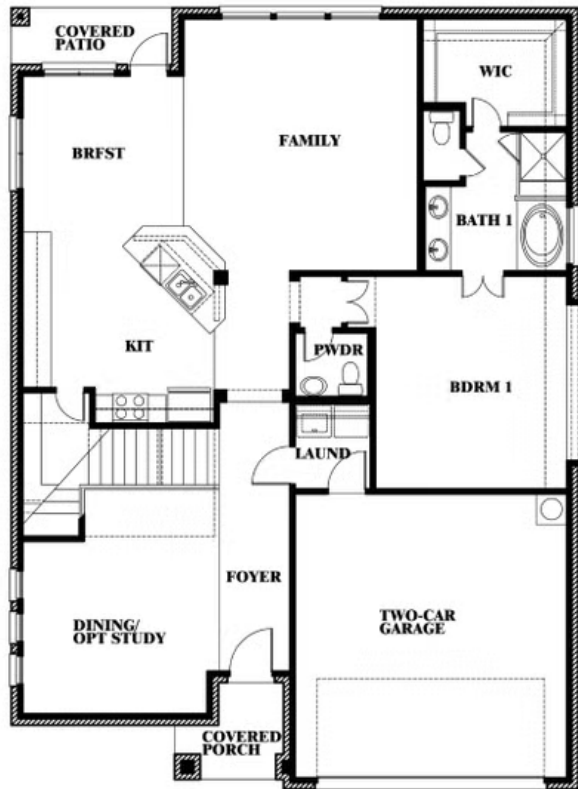

2
CAR GARAGE

Dewberry III

PAINTED TREE WOODLAND DISTRICT 50
5709 CYPRESSWOOD LANE, MCKINNEY, TX 75071

DEWBERRY III FLOOR PLAN

Dewberry III

This brochure is for general informational purposes and is to be used as a guide only. Changes may be made during the development process and floorplans, dimensions, fixtures, fittings, finishes and specifications are subject to change without notice. Window placement, balcony configuration, wardrobe sizes and living areas may vary slightly within each plan type. EQUAL HOUSING OPPORTUNITY

Dewberry III

PAINTED TREE WOODLAND DISTRICT 50
5709 CYPRESSWOOD LANE, MCKINNEY, TX 75071

DEWBERRY III FLOOR PLAN WITH OPTIONAL JACK & JILL

Dewberry III
Opt. Jack & Jill Bath at Bedroom 2 & 5

This brochure is for general informational purposes and is to be used as a guide only. Changes may be made during the development process and floorplans, dimensions, fixtures, fittings, finishes and specifications are subject to change without notice. Window placement, balcony configuration, wardrobe sizes and living areas may vary slightly within each plan type. EQUAL HOUSING OPPORTUNITY