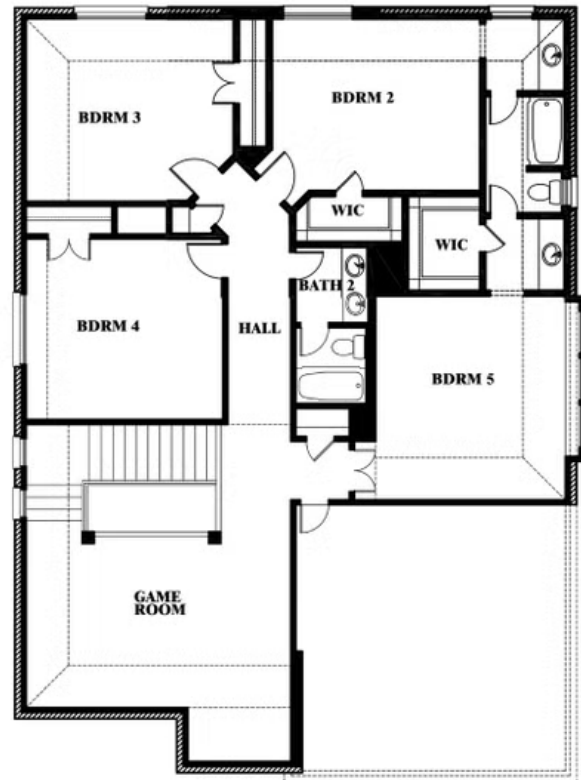

2
CAR GARAGE

Dewberry III

PAINTED TREE WOODLAND DISTRICT 50
5709 CYPRESSWOOD LANE, MCKINNEY, TX 75071

DEWBERRY III FLOOR PLAN

Dewberry III

This brochure is for general informational purposes and is to be used as a guide only. Changes may be made during the development process and floorplans, dimensions, fixtures, fittings, finishes and specifications are subject to change without notice. Window placement, balcony configuration, wardrobe sizes and living areas may vary slightly within each plan type. EQUAL HOUSING OPPORTUNITY

Dewberry III

PAINTED TREE WOODLAND DISTRICT 50
5709 CYPRESSWOOD LANE, MCKINNEY, TX 75071

DEWBERRY III FLOOR PLAN WITH OPTIONAL JACK & JILL

Dewberry III
Opt. Jack & Jill Bath at Bedroom 2 & 5

This brochure is for general informational purposes and is to be used as a guide only. Changes may be made during the development process and floorplans, dimensions, fixtures, fittings, finishes and specifications are subject to change without notice. Window placement, balcony configuration, wardrobe sizes and living areas may vary slightly within each plan type. EQUAL HOUSING OPPORTUNITY