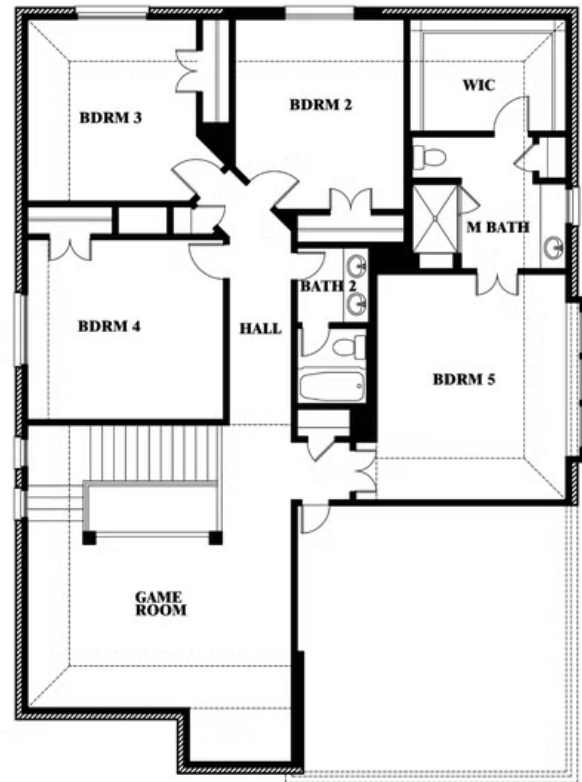

2
CAR GARAGE

Dewberry III

PAINTED TREE WOODLAND DISTRICT 50
5709 CYPRESSWOOD LANE, MCKINNEY, TX 75071

DEWBERRY III FLOOR PLAN

Dewberry III

This brochure is for general informational purposes and is to be used as a guide only. Changes may be made during the development process and floorplans, dimensions, fixtures, fittings, finishes and specifications are subject to change without notice. Window placement, balcony configuration, wardrobe sizes and living areas may vary slightly within each plan type. EQUAL HOUSING OPPORTUNITY

Dewberry III

PAINTED TREE WOODLAND DISTRICT 50
5709 CYPRESSWOOD LANE, MCKINNEY, TX 75071

DEWBERRY III FLOOR PLAN WITH OPTIONAL JACK & JILL

Dewberry III
Opt. Jack & Jill Bath at Bedroom 2 & 5

This brochure is for general informational purposes and is to be used as a guide only. Changes may be made during the development process and floorplans, dimensions, fixtures, fittings, finishes and specifications are subject to change without notice. Window placement, balcony configuration, wardrobe sizes and living areas may vary slightly within each plan type. EQUAL HOUSING OPPORTUNITY