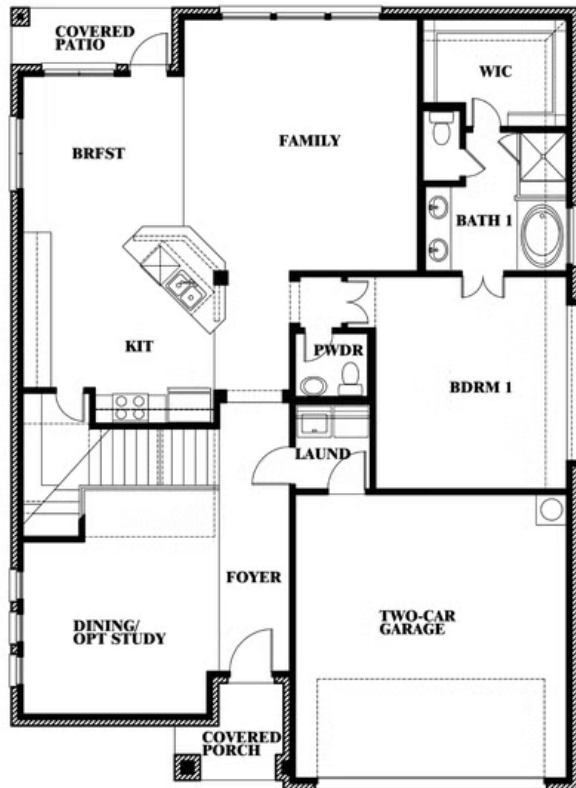

2
CAR GARAGE

Dewberry III

PAINTED TREE WOODLAND DISTRICT 50
5709 CYPRESSWOOD LANE, MCKINNEY, TX 75071

DEWBERRY III FLOOR PLAN

Dewberry III

This brochure is for general informational purposes and is to be used as a guide only. Changes may be made during the development process and floorplans, dimensions, fixtures, fittings, finishes and specifications are subject to change without notice. Window placement, balcony configuration, wardrobe sizes and living areas may vary slightly within each plan type. EQUAL HOUSING OPPORTUNITY

Dewberry III

PAINTED TREE WOODLAND DISTRICT 50
5709 CYPRESSWOOD LANE, MCKINNEY, TX 75071

DEWBERRY III FLOOR PLAN WITH OPTIONAL JACK & JILL

Dewberry III
Opt. Jack & Jill Bath at Bedroom 2 & 5

This brochure is for general informational purposes and is to be used as a guide only. Changes may be made during the development process and floorplans, dimensions, fixtures, fittings, finishes and specifications are subject to change without notice. Window placement, balcony configuration, wardrobe sizes and living areas may vary slightly within each plan type. EQUAL HOUSING OPPORTUNITY