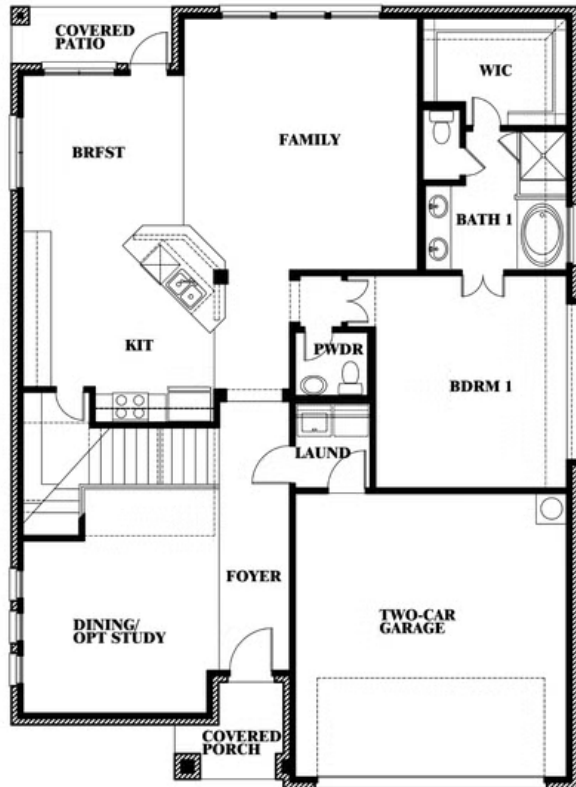

2.5
BATHROOMS

2
CAR GARAGE

ELEVATION C

ELEVATION AS

ELEVATION AS

ELEVATION A

ELEVATION A

ELEVATION CS

ELEVATION CS

ELEVATION D

ELEVATION D

Dewberry

PAINTED TREE WOODLAND DISTRICT 50
5709 CYPRESSWOOD LANE, MCKINNEY, TX 75071

Dewberry

This brochure is for general informational purposes and is to be used as a guide only. Changes may be made during the development process and floorplans, dimensions, fixtures, fittings, finishes and specifications are subject to change without notice. Window placement, balcony configuration, wardrobe sizes and living areas may vary slightly within each plan type. EQUAL HOUSING OPPORTUNITY