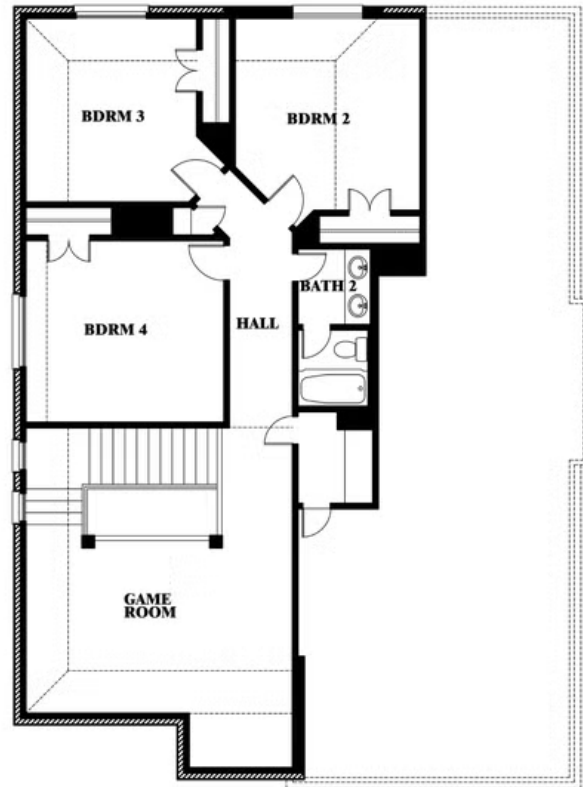

ELEVATION CS

ELEVATION D

ELEVATION D

Dewberry

PAINTED TREE WOODLAND DISTRICT 50
5709 CYPRESSWOOD LANE, MCKINNEY, TX 75071

Dewberry

This brochure is for general informational purposes and is to be used as a guide only. Changes may be made during the development process and floorplans, dimensions, fixtures, fittings, finishes and specifications are subject to change without notice. Window placement, balcony configuration, wardrobe sizes and living areas may vary slightly within each plan type. EQUAL HOUSING OPPORTUNITY