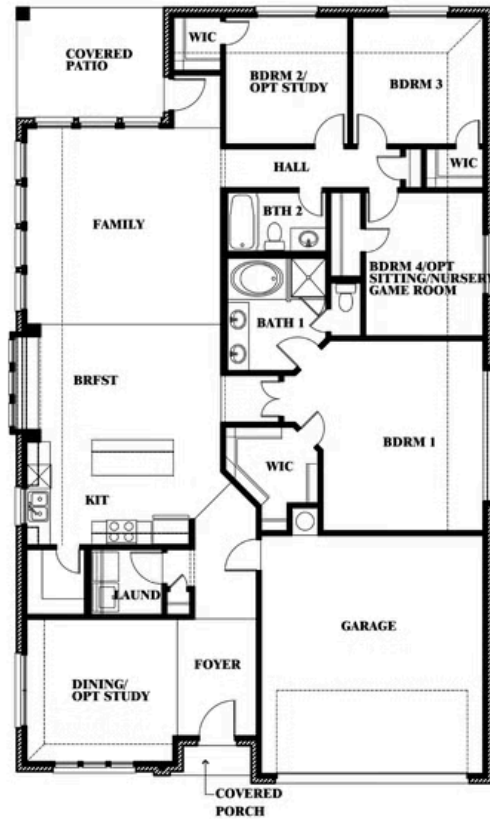

2
CAR GARAGE

ELEVATION E

Document generated Jan 22, 2025. Prices, plans, square footage, features and materials are subject to change at any time without notice and vary among communities. Listed prices are for informational purposes only, are not binding, and do not create any contractual obligation(s). The price of any home is dependent on numerous factors, all of which are unique to a specific home, and is not guaranteed until specified in a binding contract. Pricing of elevations and additional optional beds/baths vary per plan. Some plans require a premium homesite. Please ask the Community Manager for details. Renderings of homes are artist concepts and may not reflect exact colors and materials.

Cypress

PAINTED TREE WOODLAND DISTRICT 50

4005 ATTWATER STREET, MCKINNEY, TX 75071

Cypress

This brochure is for general informational purposes and is to be used as a guide only. Changes may be made during the development process and floorplans, dimensions, fixtures, fittings, finishes and specifications are subject to change without notice. Window placement, balcony configuration, wardrobe sizes and living areas may vary slightly within each plan type. EQUAL HOUSING OPPORTUNITY