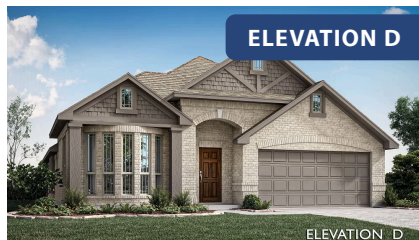

Cypress

CLASSIC SERIES

PAINTED TREE WOODLAND DISTRICT 50

4005 ATTWATER STREET, MCKINNEY, TX 75071

HOMES FROM
\$584,990

2,038
SQUARE FEET

4
BEDROOMS

2.0
BATHROOMS

2
CAR GARAGE

ELEVATION E

Document generated Mar 14, 2025. Prices, plans, square footage, features and materials are subject to change at any time without notice and vary among communities. Listed prices are for informational purposes only, are not binding, and do not create any contractual obligation(s). The price of any home is dependent on numerous factors, all of which are unique to a specific home, and is not guaranteed until specified in a binding contract. Pricing of elevations and additional optional beds/baths vary per plan. Some plans require a premium homesite. Please ask the Community Manager for details. Renderings of homes are artist concepts and may not reflect exact colors and materials.