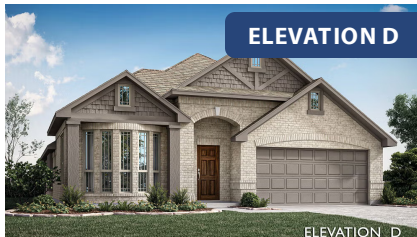

Cypress

CLASSIC SERIES

PAINTED TREE WOODLAND DISTRICT 50

4005 ATTWATER STREET, MCKINNEY, TX 75071

HOMES FROM
\$584,990

2,038
SQUARE FEET

4
BEDROOMS

2.0
BATHROOMS

2
CAR GARAGE

ELEVATION E

Document generated Nov 21, 2024. Prices, plans, square footage, features and materials are subject to change at any time without notice and vary among communities. Listed prices are for informational purposes only, are not binding, and do not create any contractual obligation(s). The price of any home is dependent on numerous factors, all of which are unique to a specific home, and is not guaranteed until specified in a binding contract. Pricing of elevations and additional optional beds/baths vary per plan. Some plans require a premium homesite. Please ask the Community Manager for details. Renderings of homes are artist concepts and may not reflect exact colors and materials.