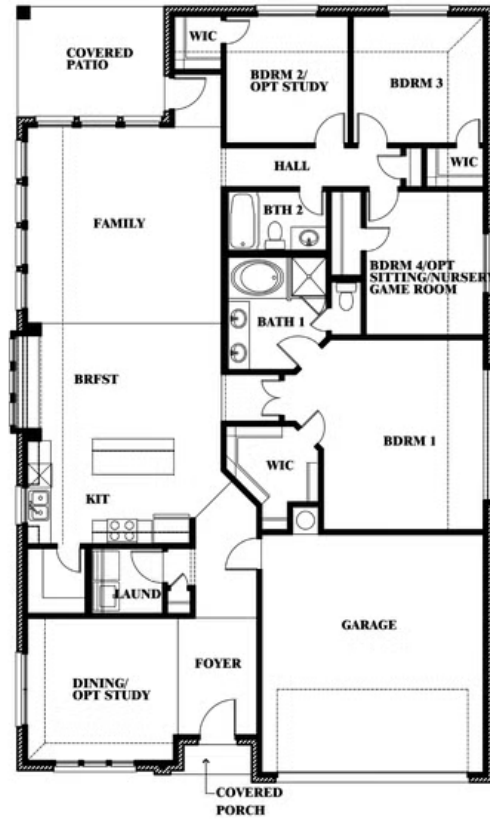

2
CAR GARAGE

ELEVATION E

Document generated Nov 21, 2024. Prices, plans, square footage, features and materials are subject to change at any time without notice and vary among communities. Listed prices are for informational purposes only, are not binding, and do not create any contractual obligation(s). The price of any home is dependent on numerous factors, all of which are unique to a specific home, and is not guaranteed until specified in a binding contract. Pricing of elevations and additional optional beds/baths vary per plan. Some plans require a premium homesite. Please ask the Community Manager for details. Renderings of homes are artist concepts and may not reflect exact colors and materials.

Cypress

PAINTED TREE WOODLAND DISTRICT 50

4005 ATTWATER STREET, MCKINNEY, TX 75071

Cypress

This brochure is for general informational purposes and is to be used as a guide only. Changes may be made during the development process and floorplans, dimensions, fixtures, fittings, finishes and specifications are subject to change without notice. Window placement, balcony configuration, wardrobe sizes and living areas may vary slightly within each plan type. EQUAL HOUSING OPPORTUNITY