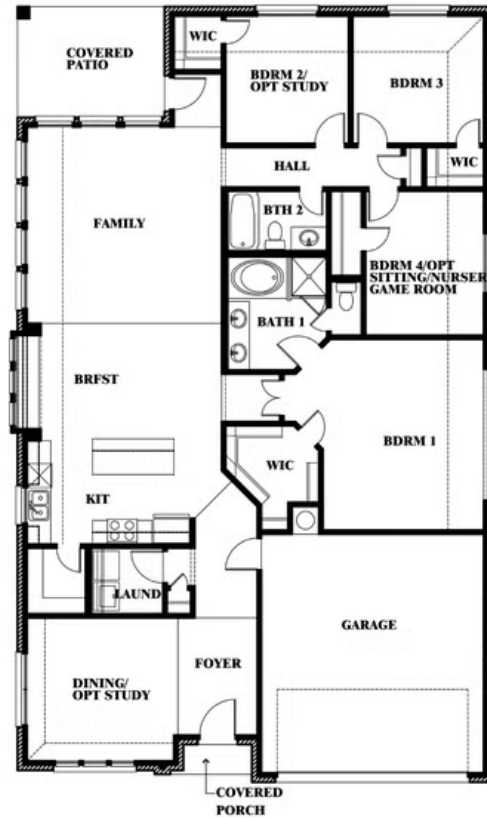

Cypress

PAINTED TREE WOODLAND DISTRICT 50
5709 CYPRESSWOOD LANE, MCKINNEY, TX 75071

Cypress

This brochure is for general informational purposes and is to be used as a guide only. Changes may be made during the development process and floorplans, dimensions, fixtures, fittings, finishes and specifications are subject to change without notice. Window placement, balcony configuration, wardrobe sizes and living areas may vary slightly within each plan type. EQUAL HOUSING OPPORTUNITY