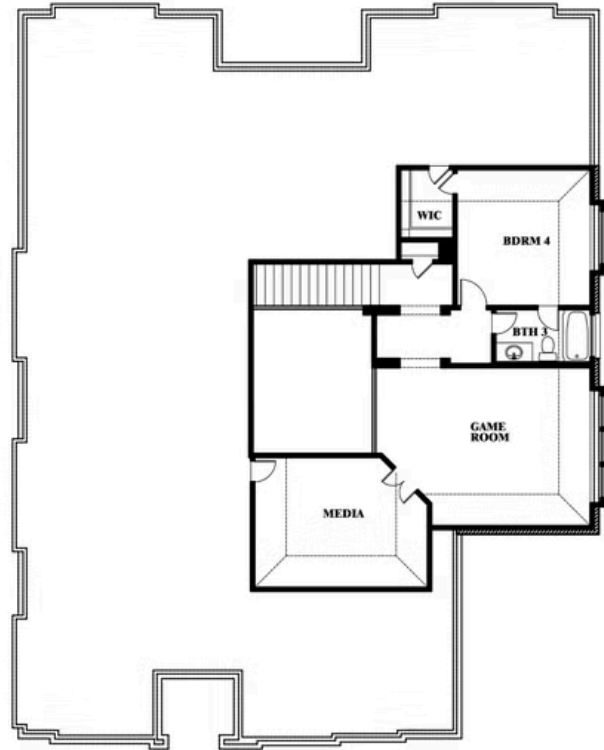

Primrose V

HOMES FROM
\$705,990

CLASSIC SERIES

TRIPLE DIAMOND RANCH

, MANSFIELD, TX 76063

3,700
SQUARE FEET

4
BEDROOMS

3.5
BATHROOMS

3
CAR GARAGE

ELEVATION A

ELEVATION B

ELEVATION B

ELEVATION C

ELEVATION C

Document generated Mar 14, 2025. Prices, plans, square footage, features and materials are subject to change at any time without notice and vary among communities. Listed prices are for informational purposes only, are not binding, and do not create any contractual obligation(s). The price of any home is dependent on numerous factors, all of which are unique to a specific home, and is not guaranteed until specified in a binding contract. Pricing of elevations and additional optional beds/baths vary per plan. Some plans require a premium homesite. Please ask the Community Manager for details. Renderings of homes are artist concepts and may not reflect exact colors and materials.

Primrose V

TRIPLE DIAMOND RANCH
 , MANSFIELD, TX 76063

Primrose V

This brochure is for general informational purposes and is to be used as a guide only. Changes may be made during the development process and floorplans, dimensions, fixtures, fittings, finishes and specifications are subject to change without notice. Window placement, balcony configuration, wardrobe sizes and living areas may vary slightly within each plan type. EQUAL HOUSING OPPORTUNITY