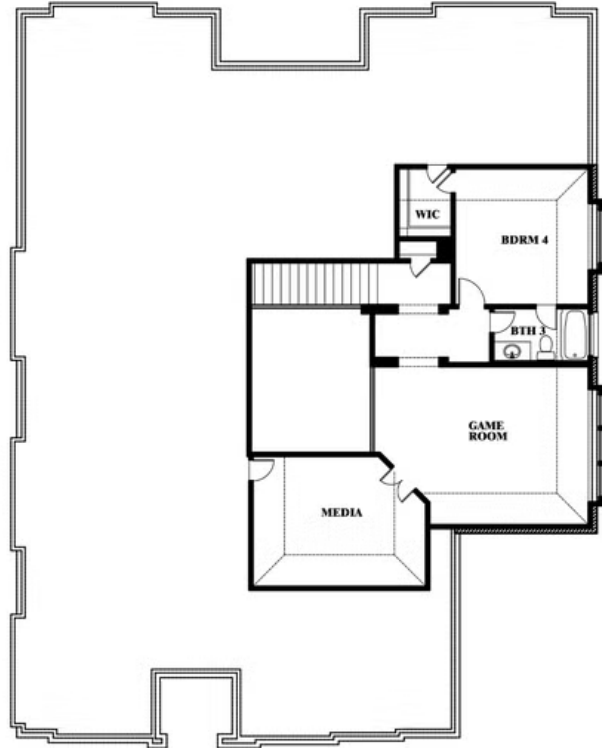

Primrose V

TRIPLE DIAMOND RANCH
GAVIN DRIVE, MANSFIELD, TX 76063

Primrose V

This brochure is for general informational purposes and is to be used as a guide only. Changes may be made during the development process and floorplans, dimensions, fixtures, fittings, finishes and specifications are subject to change without notice. Window placement, balcony configuration, wardrobe sizes and living areas may vary slightly within each plan type. EQUAL HOUSING OPPORTUNITY