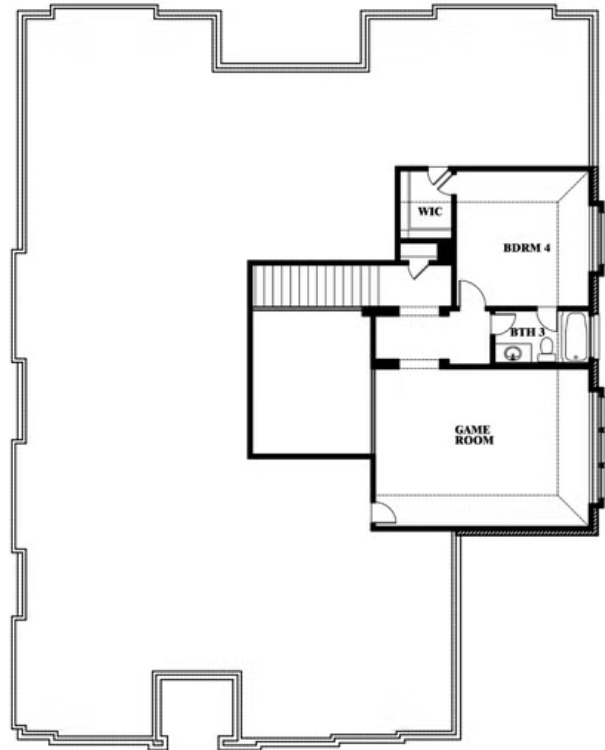

Primrose IV

HOMES FROM
\$690,990

CLASSIC SERIES

TRIPLE DIAMOND RANCH

GAVIN DRIVE, MANSFIELD, TX 76063

3,516
SQUARE FEET

3
BEDROOMS

3.5
BATHROOMS

3
CAR GARAGE

ELEVATION A

ELEVATION B

ELEVATION B

ELEVATION C

ELEVATION C

Primrose IV

TRIPLE DIAMOND RANCH
GAVIN DRIVE, MANSFIELD, TX 76063

Primrose IV

This brochure is for general informational purposes and is to be used as a guide only. Changes may be made during the development process and floorplans, dimensions, fixtures, fittings, finishes and specifications are subject to change without notice. Window placement, balcony configuration, wardrobe sizes and living areas may vary slightly within each plan type. EQUAL HOUSING OPPORTUNITY