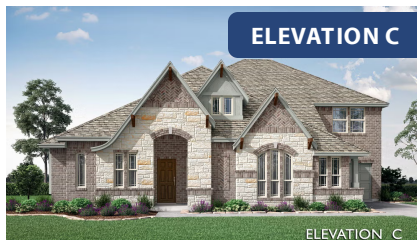

Primrose IV

HOMES FROM
\$690,990

CLASSIC SERIES

TRIPLE DIAMOND RANCH

GAVIN DRIVE, MANSFIELD, TX 76063

3,516
SQUARE FEET

3
BEDROOMS

3.5
BATHROOMS

3
CAR GARAGE

ELEVATION A

ELEVATION B

ELEVATION B

ELEVATION C

ELEVATION C

Primrose IV

TRIPLE DIAMOND RANCH
GAVIN DRIVE, MANSFIELD, TX 76063