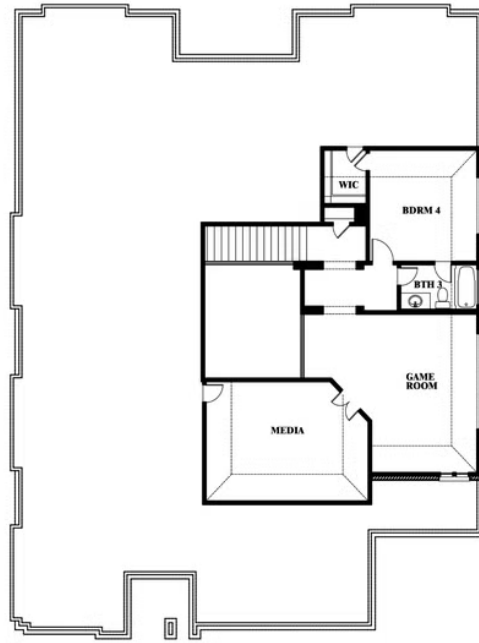

Primrose FE V

TRIPLE DIAMOND RANCH
2600 GAVIN DRIVE, MANSFIELD, TX 76063

Primrose FE V