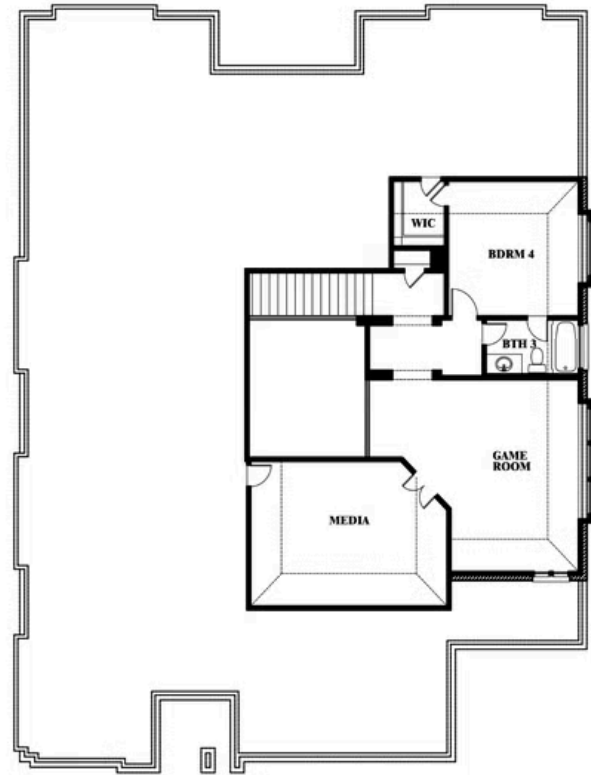

Primrose FE V

HOMES FROM
\$720,990

CLASSIC SERIES

TRIPLE DIAMOND RANCH

, MANSFIELD, TX 76063

3,733
SQUARE FEET

4
BEDROOMS

3.5
BATHROOMS

3
CAR GARAGE

ELEVATION A

ELEVATION B

ELEVATION B

ELEVATION C

ELEVATION C

Primrose FE V

TRIPLE DIAMOND RANCH
MANSFIELD, TX 76063

Primrose FE V

This brochure is for general informational purposes and is to be used as a guide only. Changes may be made during the development process and floorplans, dimensions, fixtures, fittings, finishes and specifications are subject to change without notice. Window placement, balcony configuration, wardrobe sizes and living areas may vary slightly within each plan type. EQUAL HOUSING OPPORTUNITY