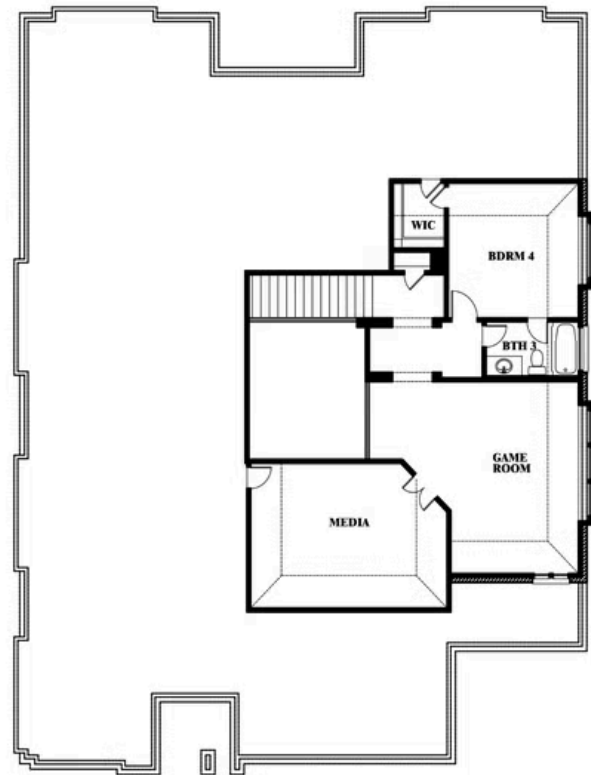

Primrose FE V

TRIPLE DIAMOND RANCH
GAVIN DRIVE, MANSFIELD, TX 76063

Primrose FE V

This brochure is for general informational purposes and is to be used as a guide only. Changes may be made during the development process and floorplans, dimensions, fixtures, fittings, finishes and specifications are subject to change without notice. Window placement, balcony configuration, wardrobe sizes and living areas may vary slightly within each plan type. **EQUAL HOUSING OPPORTUNITY**