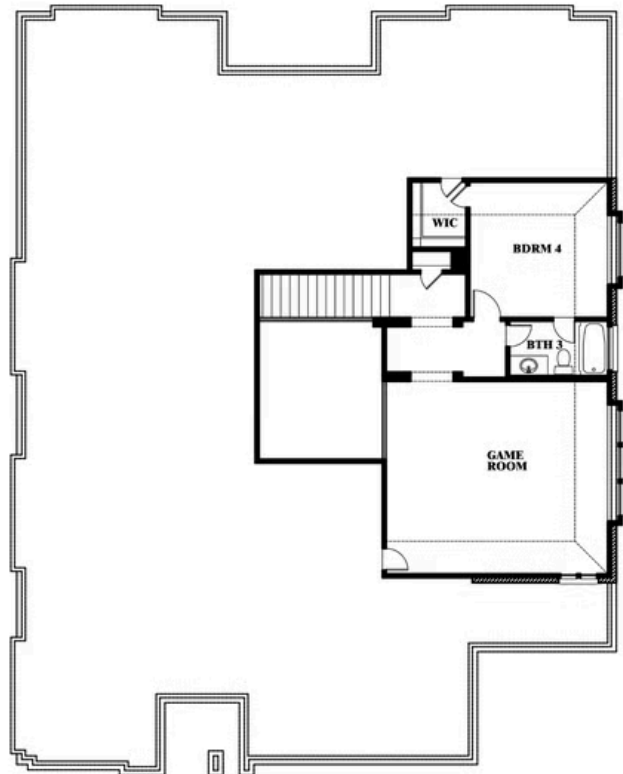

Primrose FE IV

HOMES FROM
\$708,990

CLASSIC SERIES

TRIPLE DIAMOND RANCH

, MANSFIELD, TX 76063

3,543
SQUARE FEET

4
BEDROOMS

3.5
BATHROOMS

3
CAR GARAGE

Primrose FE IV

TRIPLE DIAMOND RANCH
 , MANSFIELD, TX 76063

Primrose FE IV

This brochure is for general informational purposes and is to be used as a guide only. Changes may be made during the development process and floorplans, dimensions, fixtures, fittings, finishes and specifications are subject to change without notice. Window placement, balcony configuration, wardrobe sizes and living areas may vary slightly within each plan type. EQUAL HOUSING OPPORTUNITY