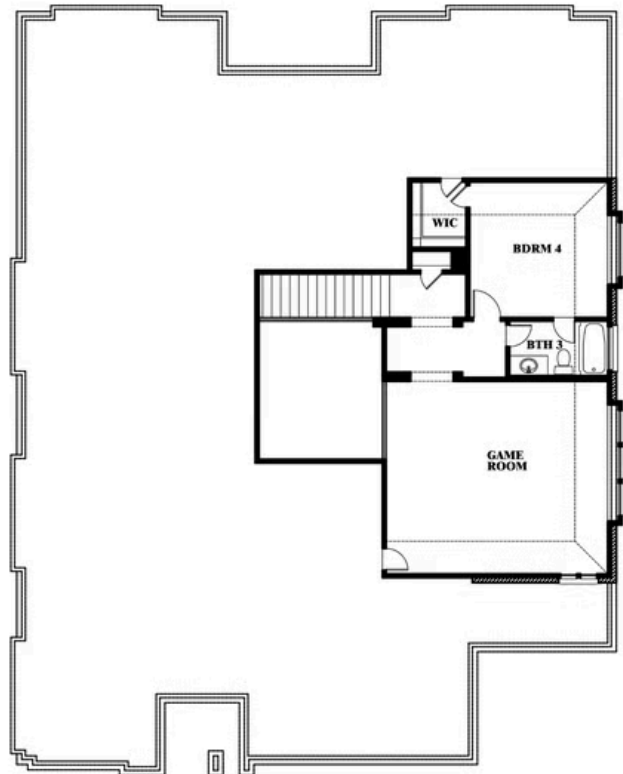

Primrose FE IV

HOMES FROM
\$708,990

CLASSIC SERIES

TRIPLE DIAMOND RANCH

, MANSFIELD, TX 76063

3,543
SQUARE FEET

4
BEDROOMS

3.5
BATHROOMS

3
CAR GARAGE

ELEVATION A

ELEVATION B

ELEVATION C

Document generated Mar 14, 2025. Prices, plans, square footage, features and materials are subject to change at any time without notice and vary among communities. Listed prices are for informational purposes only, are not binding, and do not create any contractual obligation(s). The price of any home is dependent on numerous factors, all of which are unique to a specific home, and is not guaranteed until specified in a binding contract. Pricing of elevations and additional optional beds/baths vary per plan. Some plans require a premium homesite. Please ask the Community Manager for details. Renderings of homes are artist concepts and may not reflect exact colors and materials.

Primrose FE IV

TRIPLE DIAMOND RANCH
MANSFIELD, TX 76063

Primrose FE IV

This brochure is for general informational purposes and is to be used as a guide only. Changes may be made during the development process and floorplans, dimensions, fixtures, fittings, finishes and specifications are subject to change without notice. Window placement, balcony configuration, wardrobe sizes and living areas may vary slightly within each plan type. EQUAL HOUSING OPPORTUNITY