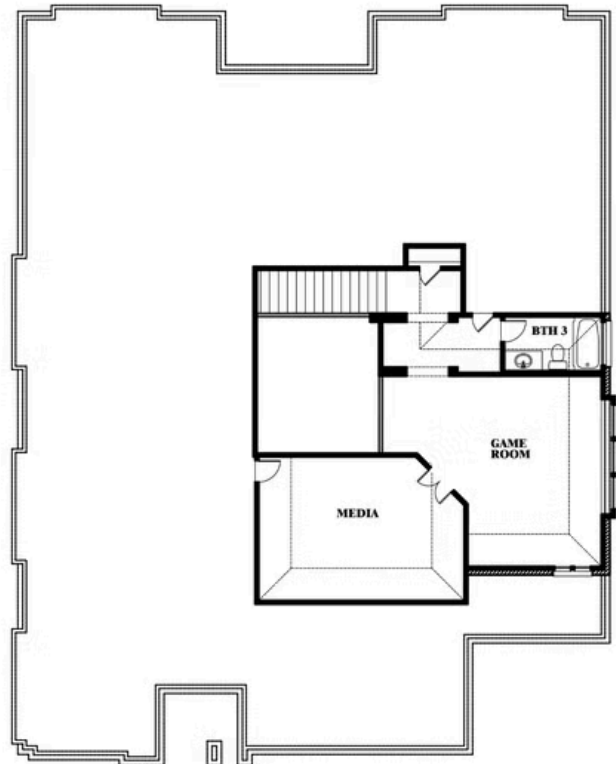

Primrose FE III

HOMES FROM
\$699,990

CLASSIC SERIES

TRIPLE DIAMOND RANCH

, MANSFIELD, TX 76063

3,525
SQUARE FEET

3
BEDROOMS

3.5
BATHROOMS

Primrose FE III

TRIPLE DIAMOND RANCH
MANSFIELD, TX 76063

Primrose FE III

This brochure is for general informational purposes and is to be used as a guide only. Changes may be made during the development process and floorplans, dimensions, fixtures, fittings, finishes and specifications are subject to change without notice. Window placement, balcony configuration, wardrobe sizes and living areas may vary slightly within each plan type. EQUAL HOUSING OPPORTUNITY