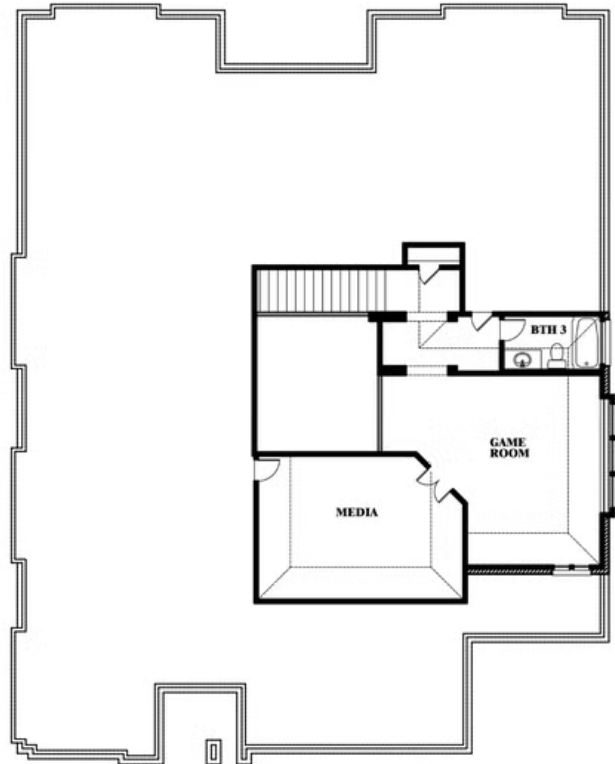

Primrose FE III

HOMES FROM
\$699,990

CLASSIC SERIES

TRIPLE DIAMOND RANCH

GAVIN DRIVE, MANSFIELD, TX 76063

3,525
SQUARE FEET

3
BEDROOMS

3.5
BATHROOMS

3
CAR GARAGE

Primrose FE III

TRIPLE DIAMOND RANCH
GAVIN DRIVE, MANSFIELD, TX 76063

Primrose FE III

This brochure is for general informational purposes and is to be used as a guide only. Changes may be made during the development process and floorplans, dimensions, fixtures, fittings, finishes and specifications are subject to change without notice. Window placement, balcony configuration, wardrobe sizes and living areas may vary slightly within each plan type. EQUAL HOUSING OPPORTUNITY