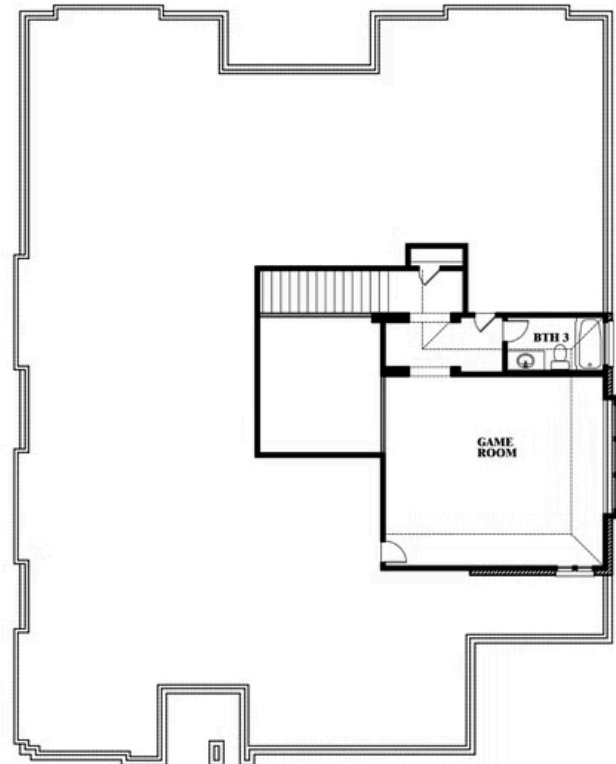

Primrose FE II

HOMES FROM
\$688,990

CLASSIC SERIES

TRIPLE DIAMOND RANCH

, MANSFIELD, TX 76063

3,336
SQUARE FEET

3
BEDROOMS

3.5
BATHROOMS

3
CAR GARAGE

ELEVATION A

ELEVATION B

ELEVATION B

ELEVATION C

ELEVATION C

Primrose FE II

TRIPLE DIAMOND RANCH
MANSFIELD, TX 76063

Primrose FE II

This brochure is for general informational purposes and is to be used as a guide only. Changes may be made during the development process and floorplans, dimensions, fixtures, fittings, finishes and specifications are subject to change without notice. Window placement, balcony configuration, wardrobe sizes and living areas may vary slightly within each plan type. EQUAL HOUSING OPPORTUNITY