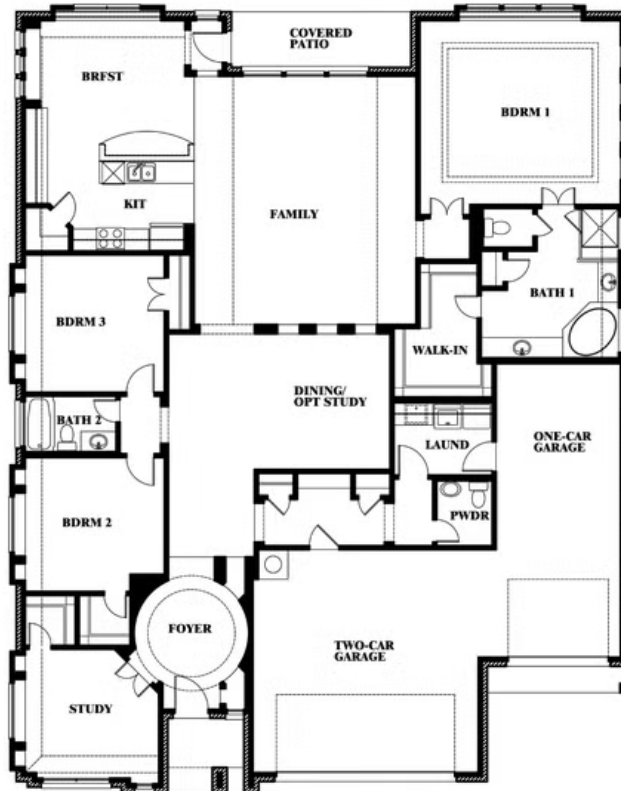

Primrose FE

HOMES FROM
\$650,990

CLASSIC SERIES

TRIPLE DIAMOND RANCH

GAVIN DRIVE, MANSFIELD, TX 76063

2,775
SQUARE FEET

3
BEDROOMS

2.5
BATHROOMS

3
CAR GARAGE

ELEVATION A

ELEVATION B

ELEVATION C

Primrose FE

TRIPLE DIAMOND RANCH
GAVIN DRIVE, MANSFIELD, TX 76063

Primrose FE

This brochure is for general informational purposes and is to be used as a guide only. Changes may be made during the development process and floorplans, dimensions, fixtures, fittings, finishes and specifications are subject to change without notice. Window placement, balcony configuration, wardrobe sizes and living areas may vary slightly within each plan type. EQUAL HOUSING OPPORTUNITY