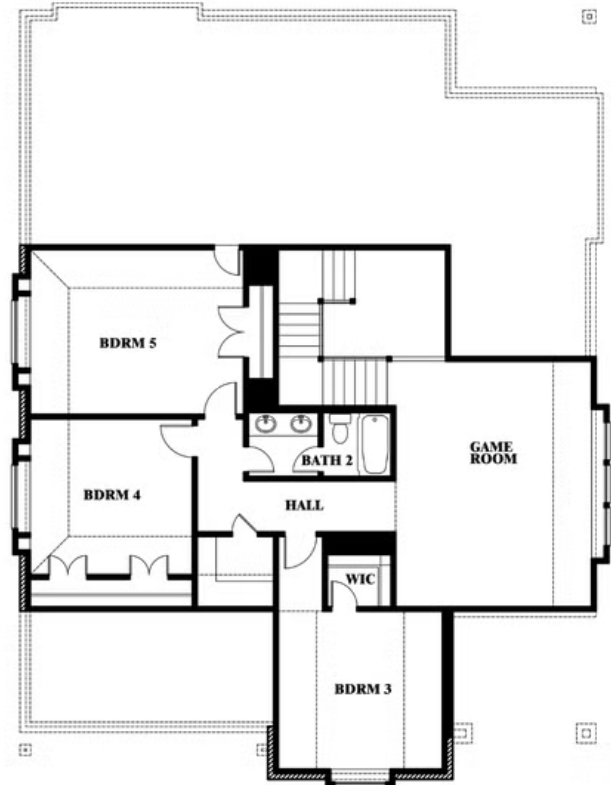

Magnolia Side Entry

HOMES FROM
\$632,990

CLASSIC SERIES

TRIPLE DIAMOND RANCH
GAVIN DRIVE, MANSFIELD, TX 76063

3,187
SQUARE FEET

4
BEDROOMS

2.5
BATHROOMS

2
CAR GARAGE

Magnolia Side Entry

TRIPLE DIAMOND RANCH
GAVIN DRIVE, MANSFIELD, TX 76063

Magnolia Side Entry

This brochure is for general informational purposes and is to be used as a guide only. Changes may be made during the development process and floorplans, dimensions, fixtures, fittings, finishes and specifications are subject to change without notice. Window placement, balcony configuration, wardrobe sizes and living areas may vary slightly within each plan type. EQUAL HOUSING OPPORTUNITY