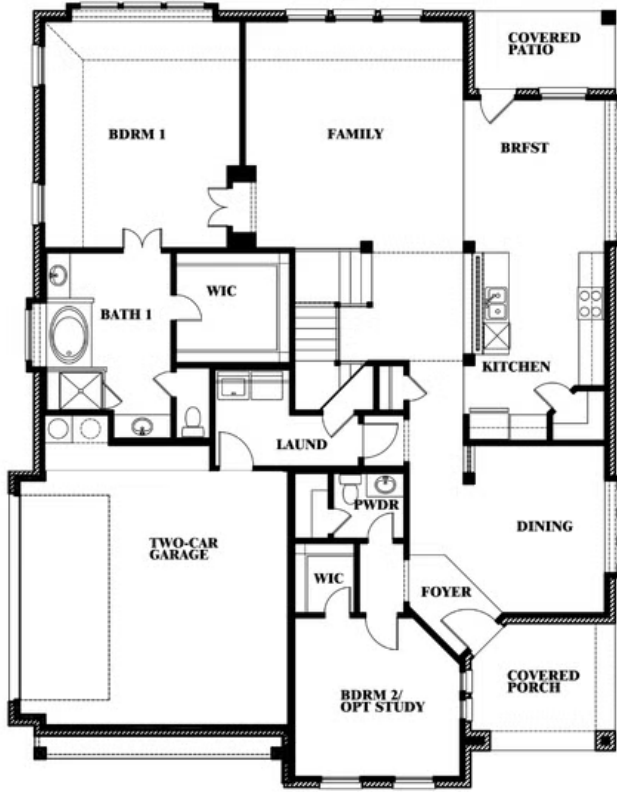

Magnolia Side Entry

HOMES FROM
\$632,990

CLASSIC SERIES

TRIPLE DIAMOND RANCH
GAVIN DRIVE, MANSFIELD, TX 76063

3,187
SQUARE FEET

4
BEDROOMS

2.5
BATHROOMS

2
CAR GARAGE

Magnolia Side Entry

TRIPLE DIAMOND RANCH
GAVIN DRIVE, MANSFIELD, TX 76063

Magnolia Side Entry

This brochure is for general informational purposes and is to be used as a guide only. Changes may be made during the development process and floorplans, dimensions, fixtures, fittings, finishes and specifications are subject to change without notice. Window placement, balcony configuration, wardrobe sizes and living areas may vary slightly within each plan type. EQUAL HOUSING OPPORTUNITY