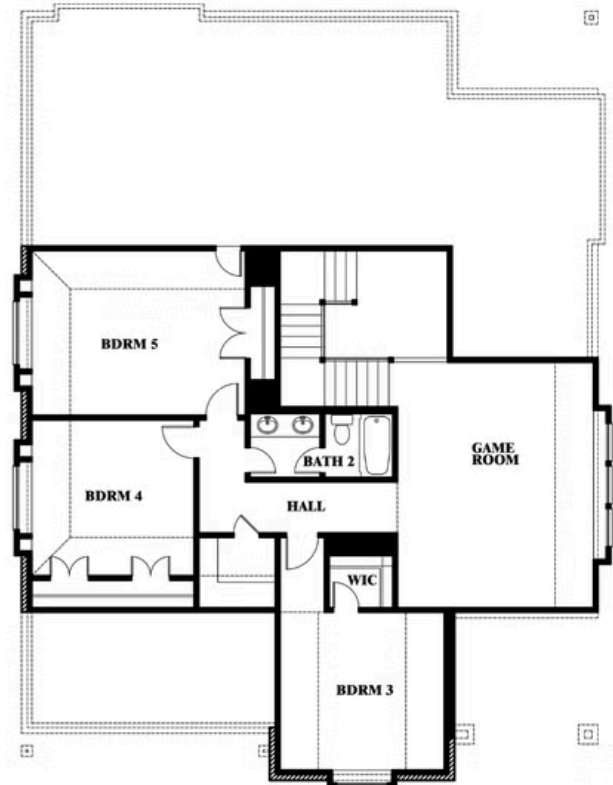

Magnolia Side Entry

HOMES FROM
\$632,990

CLASSIC SERIES

TRIPLE DIAMOND RANCH
MANSFIELD, TX 76063

3,187
SQUARE FEET

4
BEDROOMS

2.5
BATHROOMS

2
CAR GARAGE

ELEVATION R

ELEVATION S

ELEVATION S

ELEVATION T

ELEVATION T

Magnolia Side Entry

TRIPLE DIAMOND RANCH
MANSFIELD, TX 76063

Magnolia Side Entry

This brochure is for general informational purposes and is to be used as a guide only. Changes may be made during the development process and floorplans, dimensions, fixtures, fittings, finishes and specifications are subject to change without notice. Window placement, balcony configuration, wardrobe sizes and living areas may vary slightly within each plan type. EQUAL HOUSING OPPORTUNITY