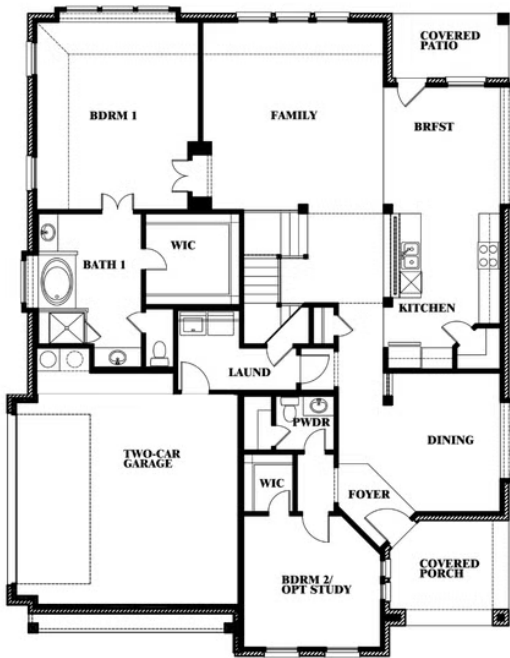

Magnolia Side Entry

TRIPLE DIAMOND RANCH
2600 GAVIN DRIVE, MANSFIELD, TX 76063

Magnolia Side Entry