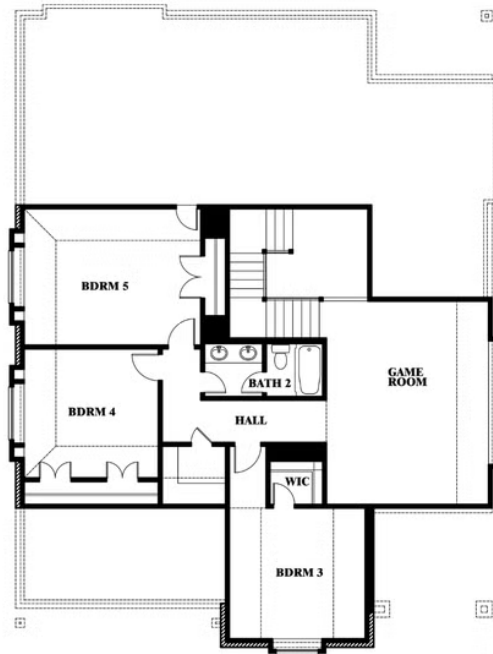

Magnolia Side Entry

TRIPLE DIAMOND RANCH
2600 GAVIN DRIVE, MANSFIELD, TX 76063

Magnolia Side Entry