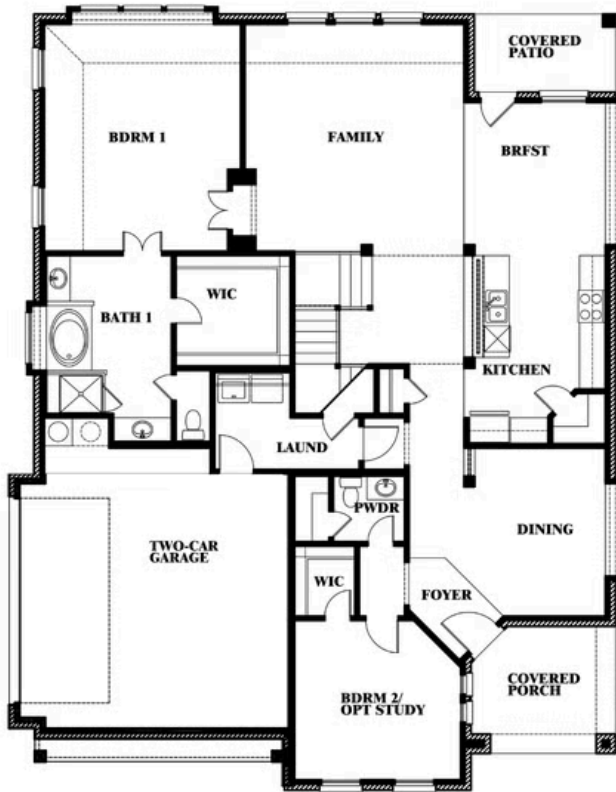

Magnolia Side Entry

HOMES FROM
\$632,990

CLASSIC SERIES

TRIPLE DIAMOND RANCH
MANSFIELD, TX 76063

3,187
SQUARE FEET

4
BEDROOMS

2.5
BATHROOMS

2
CAR GARAGE

ELEVATION R

ELEVATION S

ELEVATION S

ELEVATION T

ELEVATION T

Magnolia Side Entry

TRIPLE DIAMOND RANCH
MANSFIELD, TX 76063

Magnolia Side Entry

This brochure is for general informational purposes and is to be used as a guide only. Changes may be made during the development process and floorplans, dimensions, fixtures, fittings, finishes and specifications are subject to change without notice. Window placement, balcony configuration, wardrobe sizes and living areas may vary slightly within each plan type. EQUAL HOUSING OPPORTUNITY