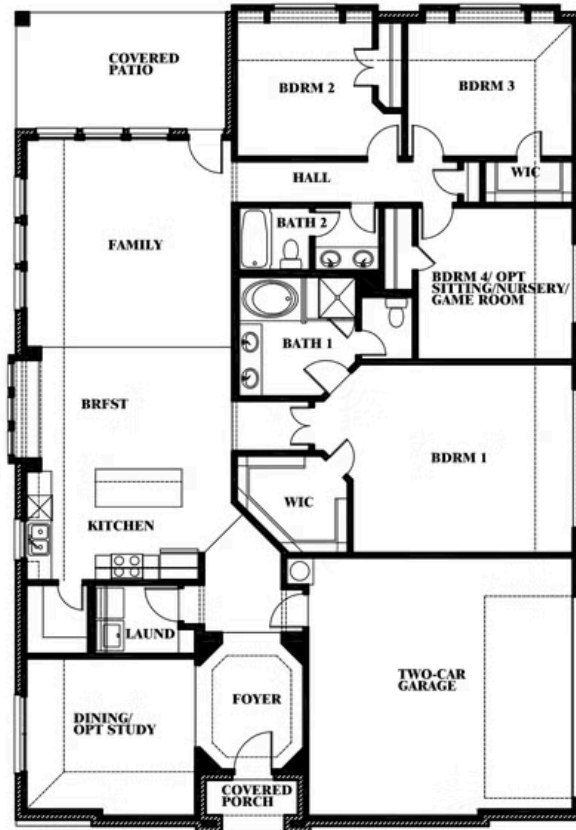

Hawthorne Side Entry

HOMES FROM
\$554,990

CLASSIC SERIES

TRIPLE DIAMOND RANCH
MANSFIELD, TX 76063

2,240
SQUARE FEET

4
BEDROOMS

2.0
BATHROOMS

2
CAR GARAGE

ELEVATION R

ELEVATION S

ELEVATION S

ELEVATION T

ELEVATION T

Hawthorne Side Entry

TRIPLE DIAMOND RANCH
MANSFIELD, TX 76063

Hawthorne Side Entry

This brochure is for general informational purposes and is to be used as a guide only. Changes may be made during the development process and floorplans, dimensions, fixtures, fittings, finishes and specifications are subject to change without notice. Window placement, balcony configuration, wardrobe sizes and living areas may vary slightly within each plan type. EQUAL HOUSING OPPORTUNITY