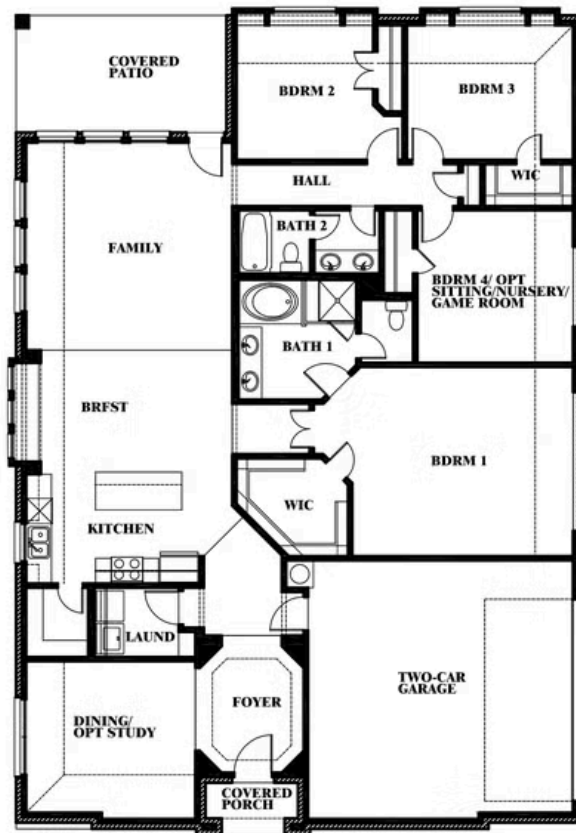

Hawthorne Side Entry

HOMES FROM
\$564,990

CLASSIC SERIES

TRIPLE DIAMOND RANCH
MANSFIELD, TX 76063

2,240
SQUARE FEET

3
BEDROOMS

2.0
BATHROOMS

2
CAR GARAGE

ELEVATION R

ELEVATION S

ELEVATION S

ELEVATION T

ELEVATION T

Hawthorne Side Entry

TRIPLE DIAMOND RANCH
MANSFIELD, TX 76063

Hawthorne Side Entry

This brochure is for general informational purposes and is to be used as a guide only. Changes may be made during the development process and floorplans, dimensions, fixtures, fittings, finishes and specifications are subject to change without notice. Window placement, balcony configuration, wardrobe sizes and living areas may vary slightly within each plan type. EQUAL HOUSING OPPORTUNITY