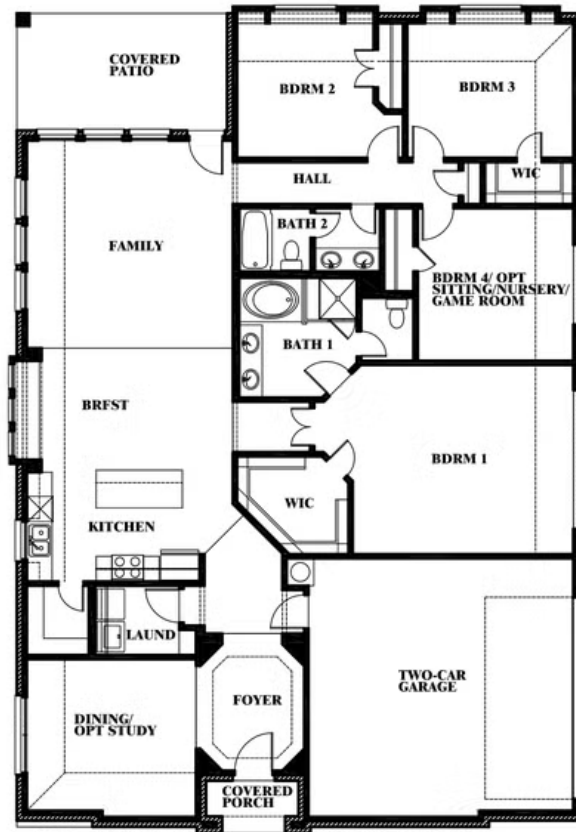

Hawthorne Side Entry

HOMES FROM
\$554,990

CLASSIC SERIES

TRIPLE DIAMOND RANCH
GAVIN DRIVE, MANSFIELD, TX 76063

2,240
SQUARE FEET

4
BEDROOMS

2.0
BATHROOMS

2
CAR GARAGE

ELEVATION R

ELEVATION S

ELEVATION S

ELEVATION T

ELEVATION T

Hawthorne Side Entry

TRIPLE DIAMOND RANCH
GAVIN DRIVE, MANSFIELD, TX 76063

Hawthorne Side Entry

This brochure is for general informational purposes and is to be used as a guide only. Changes may be made during the development process and floorplans, dimensions, fixtures, fittings, finishes and specifications are subject to change without notice. Window placement, balcony configuration, wardrobe sizes and living areas may vary slightly within each plan type. EQUAL HOUSING OPPORTUNITY