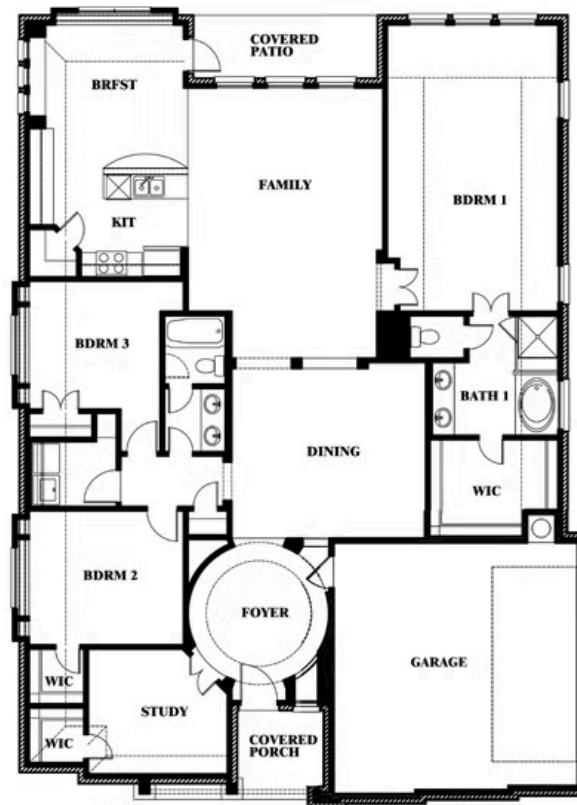

Carolina Side Entry

HOMES FROM
\$557,990

CLASSIC SERIES

TRIPLE DIAMOND RANCH
MANSFIELD, TX 76063

2,319
SQUARE FEET

3
BEDROOMS

2.0
BATHROOMS

2
CAR GARAGE

CAROLINA ELEVATION R

CAROLINA ELEVATION S

ELEVATION S

CAROLINA ELEVATION T

ELEVATION T

Carolina Side Entry

TRIPLE DIAMOND RANCH
MANSFIELD, TX 76063

CAROLINA SIDE ENTRY FLOOR PLAN

Carolina Side Entry

This brochure is for general informational purposes and is to be used as a guide only. Changes may be made during the development process and floorplans, dimensions, fixtures, fittings, finishes and specifications are subject to change without notice. Window placement, balcony configuration, wardrobe sizes and living areas may vary slightly within each plan type. EQUAL HOUSING OPPORTUNITY