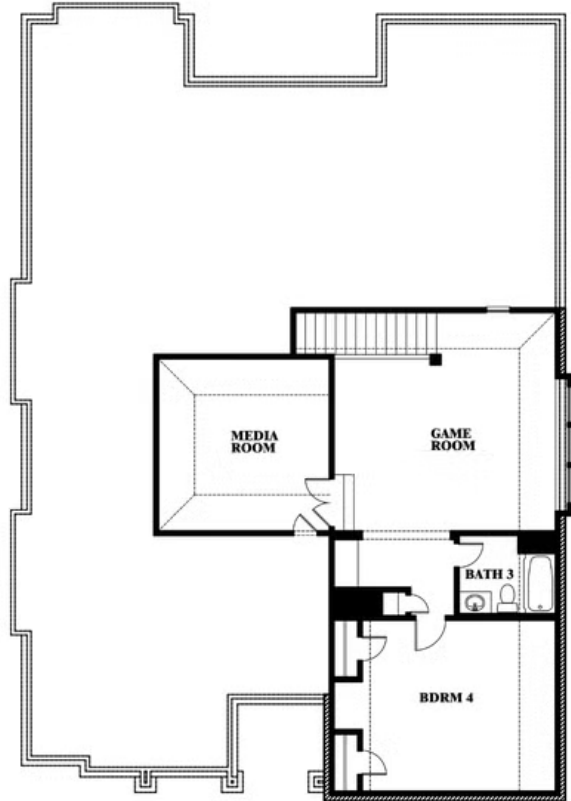

# Carolina IV Side Entry

HOMES FROM  
**\$641,990**

CLASSIC SERIES

**TRIPLE DIAMOND RANCH**  
GAVIN DRIVE, MANSFIELD, TX 76063

<b>3,258</b> SQUARE FEET	<b>4</b> BEDROOMS	<b>3.0</b> BATHROOMS	<b>2</b> CAR GARAGE
-----------------------------	----------------------	-------------------------	------------------------

**ELEVATION T**

**ELEVATION S**

ELEVATION\_S

**ELEVATION R**

ELEVATION\_R

# Carolina IV Side Entry

**TRIPLE DIAMOND RANCH**  
GAVIN DRIVE, MANSFIELD, TX 76063

## Carolina IV Side Entry

This brochure is for general informational purposes and is to be used as a guide only. Changes may be made during the development process and floorplans, dimensions, fixtures, fittings, finishes and specifications are subject to change without notice. Window placement, balcony configuration, wardrobe sizes and living areas may vary slightly within each plan type. EQUAL HOUSING OPPORTUNITY