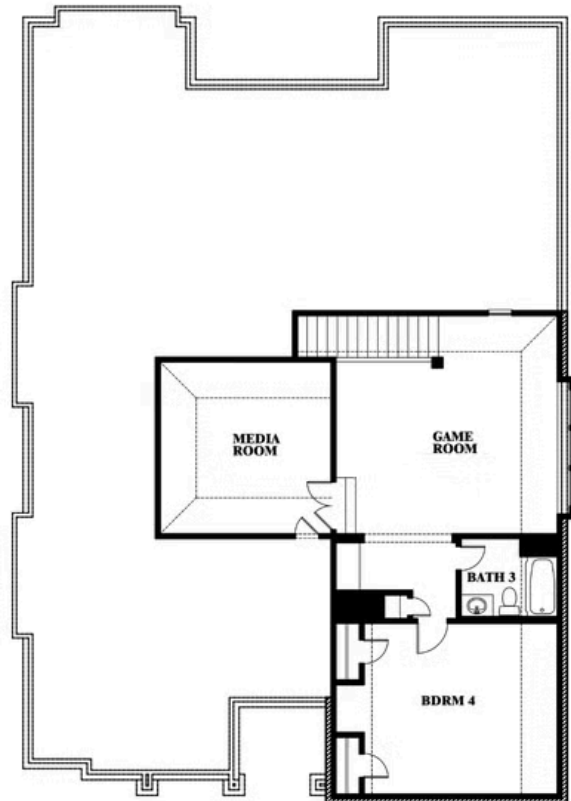

Carolina IV Side Entry

TRIPLE DIAMOND RANCH
MANSFIELD, TX 76063

Carolina IV Side Entry

This brochure is for general informational purposes and is to be used as a guide only. Changes may be made during the development process and floorplans, dimensions, fixtures, fittings, finishes and specifications are subject to change without notice. Window placement, balcony configuration, wardrobe sizes and living areas may vary slightly within each plan type. EQUAL HOUSING OPPORTUNITY