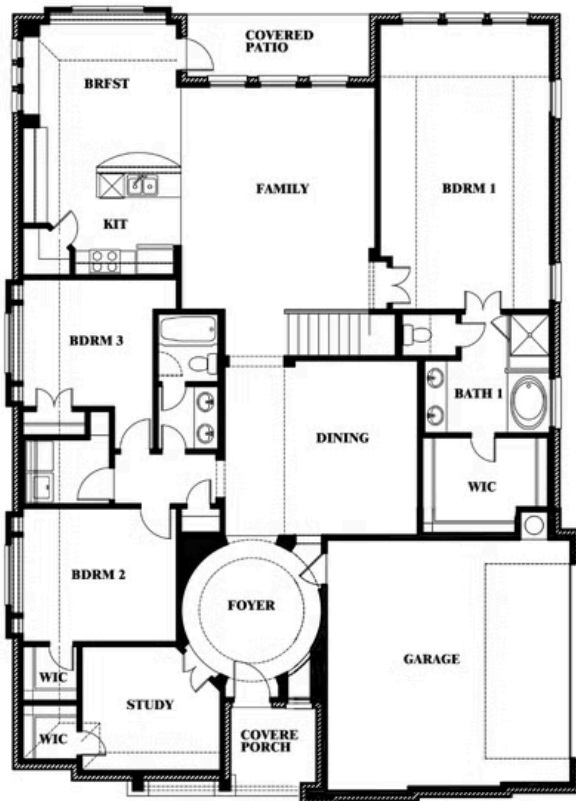

# Carolina IV Side Entry

HOMES FROM  
**\$641,990**

CLASSIC SERIES

**TRIPLE DIAMOND RANCH**  
MANSFIELD, TX 76063

**3,258**  
SQUARE FEET

**4**  
BEDROOMS

**3.0**  
BATHROOMS

**2**  
CAR GARAGE

**ELEVATION T**

**ELEVATION S**

ELEVATION S

**ELEVATION R**

ELEVATION R

# Carolina IV Side Entry

**TRIPLE DIAMOND RANCH**  
MANSFIELD, TX 76063

## Carolina IV Side Entry

This brochure is for general informational purposes and is to be used as a guide only. Changes may be made during the development process and floorplans, dimensions, fixtures, fittings, finishes and specifications are subject to change without notice. Window placement, balcony configuration, wardrobe sizes and living areas may vary slightly within each plan type. EQUAL HOUSING OPPORTUNITY