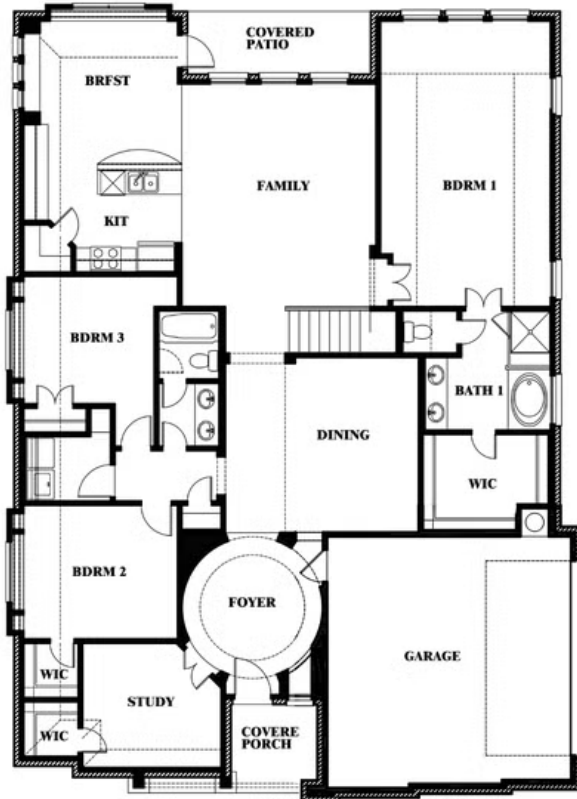

# Carolina IV Side Entry

HOMES FROM  
**\$641,990**

CLASSIC SERIES

**TRIPLE DIAMOND RANCH**  
GAVIN DRIVE, MANSFIELD, TX 76063

<b>3,258</b> SQUARE FEET	<b>4</b> BEDROOMS	<b>3.0</b> BATHROOMS	<b>2</b> CAR GARAGE
-----------------------------	----------------------	-------------------------	------------------------

**ELEVATION T**

**ELEVATION S**

ELEVATION\_S

**ELEVATION R**

ELEVATION\_R

# Carolina IV Side Entry

**TRIPLE DIAMOND RANCH**  
GAVIN DRIVE, MANSFIELD, TX 76063

## Carolina IV Side Entry

This brochure is for general informational purposes and is to be used as a guide only. Changes may be made during the development process and floorplans, dimensions, fixtures, fittings, finishes and specifications are subject to change without notice. Window placement, balcony configuration, wardrobe sizes and living areas may vary slightly within each plan type. EQUAL HOUSING OPPORTUNITY