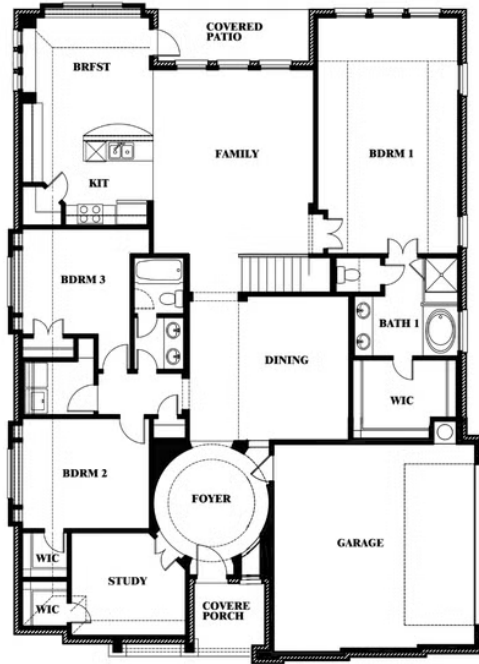

Carolina III Side Entry

TRIPLE DIAMOND RANCH
2600 GAVIN DRIVE, MANSFIELD, TX 76063

Carolina III Side Entry