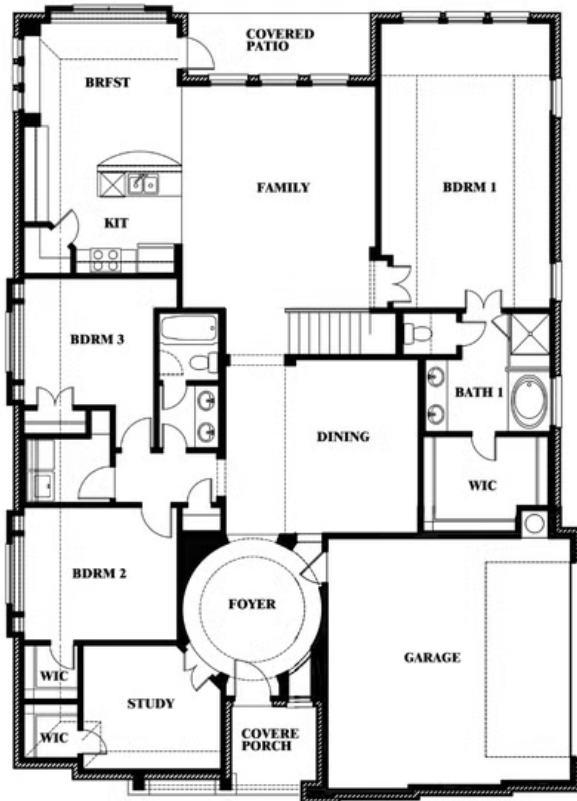

Carolina III Side Entry

HOMES FROM
\$628,990

CLASSIC SERIES

TRIPLE DIAMOND RANCH
GAVIN DRIVE, MANSFIELD, TX 76063

3,042
SQUARE FEET

4
BEDROOMS

3.0
BATHROOMS

2
CAR GARAGE

ELEVATION R

ELEVATION T

ELEVATION T

ELEVATION S

Carolina III Side Entry

TRIPLE DIAMOND RANCH
GAVIN DRIVE, MANSFIELD, TX 76063

Carolina III Side Entry

This brochure is for general informational purposes and is to be used as a guide only. Changes may be made during the development process and floorplans, dimensions, fixtures, fittings, finishes and specifications are subject to change without notice. Window placement, balcony configuration, wardrobe sizes and living areas may vary slightly within each plan type. EQUAL HOUSING OPPORTUNITY