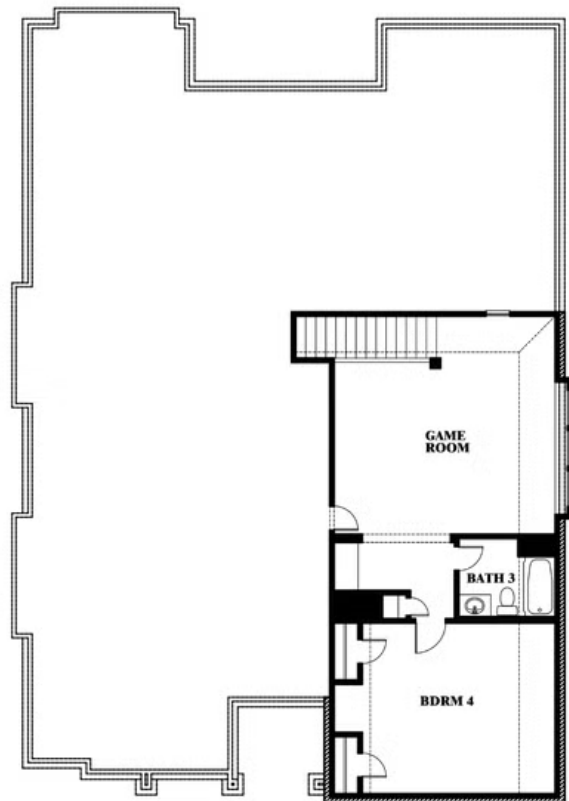

Carolina III Side Entry

HOMES FROM
\$628,990

CLASSIC SERIES

TRIPLE DIAMOND RANCH
GAVIN DRIVE, MANSFIELD, TX 76063

3,042
SQUARE FEET

4
BEDROOMS

3.0
BATHROOMS

2
CAR GARAGE

ELEVATION R

ELEVATION T

ELEVATION T

ELEVATION S

Carolina III Side Entry

TRIPLE DIAMOND RANCH
GAVIN DRIVE, MANSFIELD, TX 76063

Carolina III Side Entry

This brochure is for general informational purposes and is to be used as a guide only. Changes may be made during the development process and floorplans, dimensions, fixtures, fittings, finishes and specifications are subject to change without notice. Window placement, balcony configuration, wardrobe sizes and living areas may vary slightly within each plan type. EQUAL HOUSING OPPORTUNITY