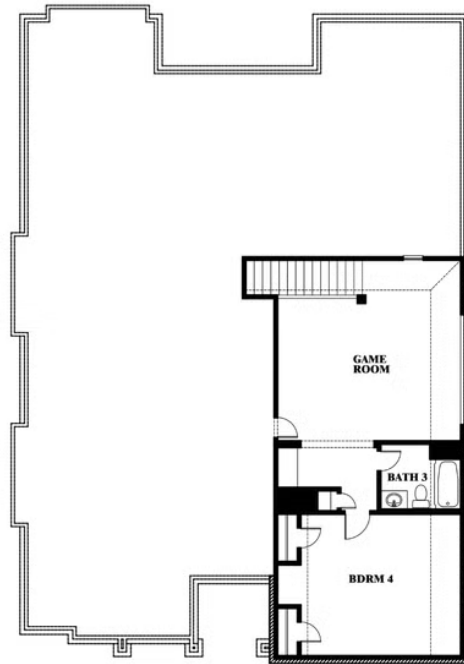

Carolina III Side Entry

TRIPLE DIAMOND RANCH
2600 GAVIN DRIVE, MANSFIELD, TX 76063

Carolina III Side Entry