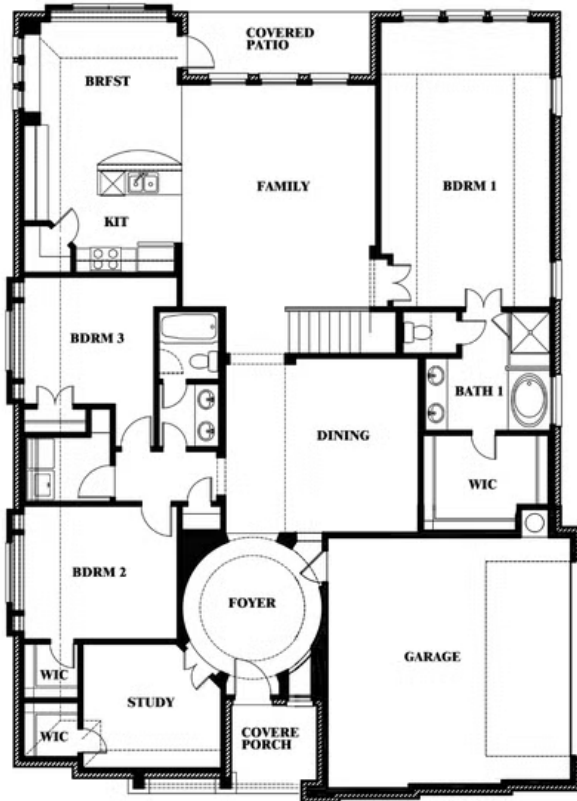

Carolina II Side Entry

HOMES FROM
\$616,990

CLASSIC SERIES

TRIPLE DIAMOND RANCH
GAVIN DRIVE, MANSFIELD, TX 76063

2,777
SQUARE FEET

3
BEDROOMS

3.0
BATHROOMS

2
CAR GARAGE

ELEVATION R

ELEVATION S

ELEVATION S

ELEVATION T

ELEVATION T

Carolina II Side Entry

TRIPLE DIAMOND RANCH
GAVIN DRIVE, MANSFIELD, TX 76063

Carolina II Side Entry

This brochure is for general informational purposes and is to be used as a guide only. Changes may be made during the development process and floorplans, dimensions, fixtures, fittings, finishes and specifications are subject to change without notice. Window placement, balcony configuration, wardrobe sizes and living areas may vary slightly within each plan type. EQUAL HOUSING OPPORTUNITY