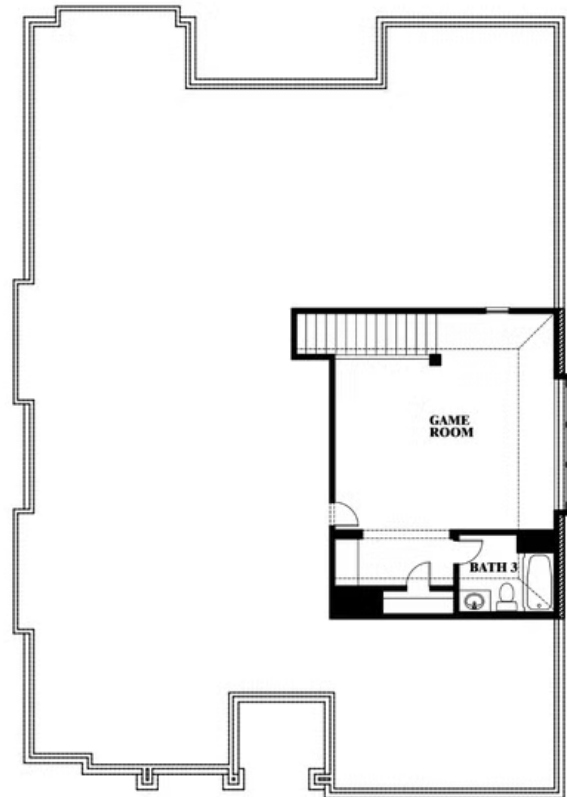

Carolina II Side Entry

HOMES FROM
\$616,990

CLASSIC SERIES

TRIPLE DIAMOND RANCH
GAVIN DRIVE, MANSFIELD, TX 76063

2,777
SQUARE FEET

3
BEDROOMS

3.0
BATHROOMS

2
CAR GARAGE

ELEVATION R

ELEVATION S

ELEVATION S

ELEVATION T

ELEVATION T

Carolina II Side Entry

TRIPLE DIAMOND RANCH
GAVIN DRIVE, MANSFIELD, TX 76063

Carolina II Side Entry

This brochure is for general informational purposes and is to be used as a guide only. Changes may be made during the development process and floorplans, dimensions, fixtures, fittings, finishes and specifications are subject to change without notice. Window placement, balcony configuration, wardrobe sizes and living areas may vary slightly within each plan type. EQUAL HOUSING OPPORTUNITY