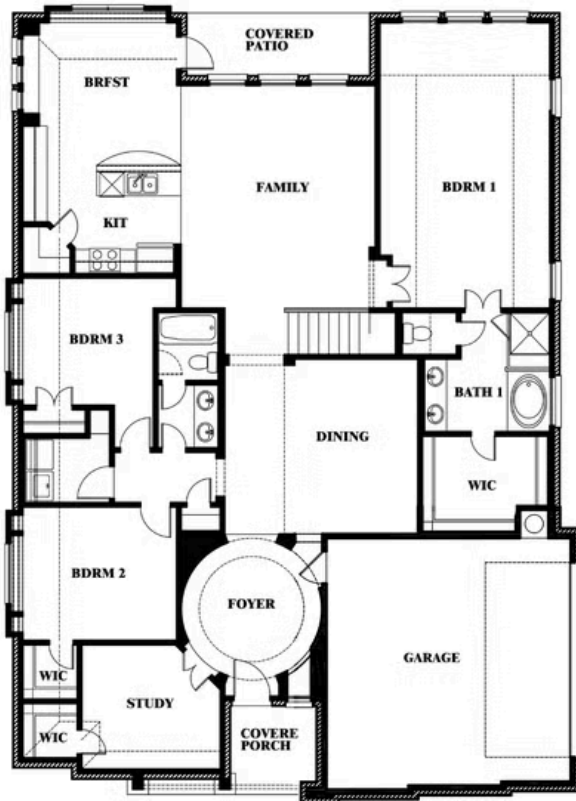

Carolina II Side Entry

HOMES FROM
\$626,990

CLASSIC SERIES

TRIPLE DIAMOND RANCH
MANSFIELD, TX 76063

2,777
SQUARE FEET

3
BEDROOMS

3.0
BATHROOMS

2
CAR GARAGE

ELEVATION R

ELEVATION S

ELEVATION S

ELEVATION T

ELEVATION T

Carolina II Side Entry

TRIPLE DIAMOND RANCH
MANSFIELD, TX 76063

Carolina II Side Entry

This brochure is for general informational purposes and is to be used as a guide only. Changes may be made during the development process and floorplans, dimensions, fixtures, fittings, finishes and specifications are subject to change without notice. Window placement, balcony configuration, wardrobe sizes and living areas may vary slightly within each plan type. EQUAL HOUSING OPPORTUNITY