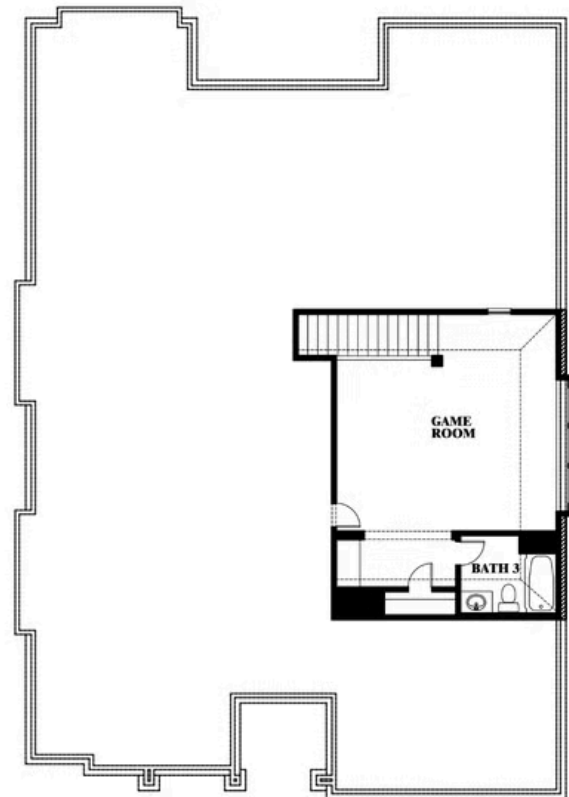

Carolina II Side Entry

HOMES FROM
\$626,990

CLASSIC SERIES

TRIPLE DIAMOND RANCH
MANSFIELD, TX 76063

2,777
SQUARE FEET

3
BEDROOMS

3.0
BATHROOMS

2
CAR GARAGE

ELEVATION R

ELEVATION S

ELEVATION S

ELEVATION T

ELEVATION T

Carolina II Side Entry

TRIPLE DIAMOND RANCH
MANSFIELD, TX 76063

Carolina II Side Entry

This brochure is for general informational purposes and is to be used as a guide only. Changes may be made during the development process and floorplans, dimensions, fixtures, fittings, finishes and specifications are subject to change without notice. Window placement, balcony configuration, wardrobe sizes and living areas may vary slightly within each plan type. EQUAL HOUSING OPPORTUNITY