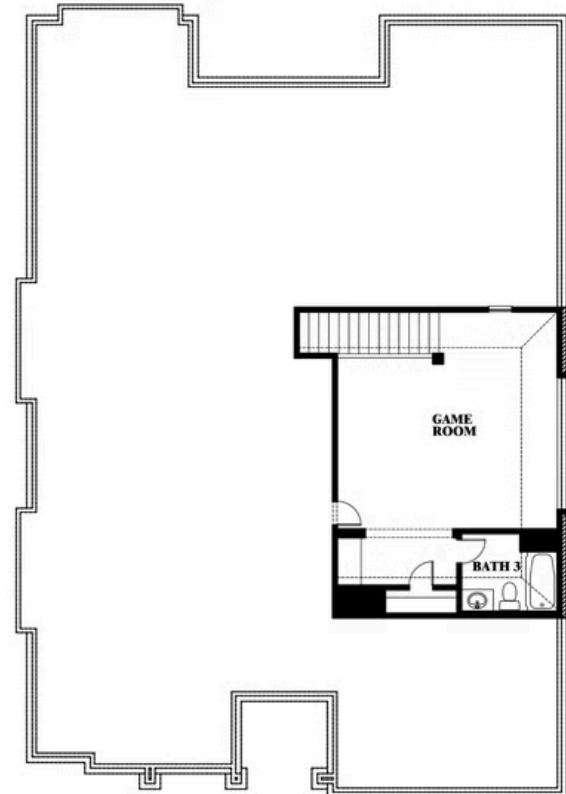

Carolina II

HOMES FROM
\$616,990

CLASSIC SERIES

TRIPLE DIAMOND RANCH
MANSFIELD, TX 76063

2,771
SQUARE FEET

3
BEDROOMS

3.0
BATHROOMS

2
CAR GARAGE

ELEVATION E

ELEVATION F

ELEVATION F

Carolina II

TRIPLE DIAMOND RANCH
MANSFIELD, TX 76063

Carolina II

This brochure is for general informational purposes and is to be used as a guide only. Changes may be made during the development process and floorplans, dimensions, fixtures, fittings, finishes and specifications are subject to change without notice. Window placement, balcony configuration, wardrobe sizes and living areas may vary slightly within each plan type. EQUAL HOUSING OPPORTUNITY

Carolina II

TRIPLE DIAMOND RANCH
MANSFIELD, TX 76063

Carolina II with Media Room

This brochure is for general informational purposes and is to be used as a guide only. Changes may be made during the development process and floorplans, dimensions, fixtures, fittings, finishes and specifications are subject to change without notice. Window placement, balcony configuration, wardrobe sizes and living areas may vary slightly within each plan type. EQUAL HOUSING OPPORTUNITY