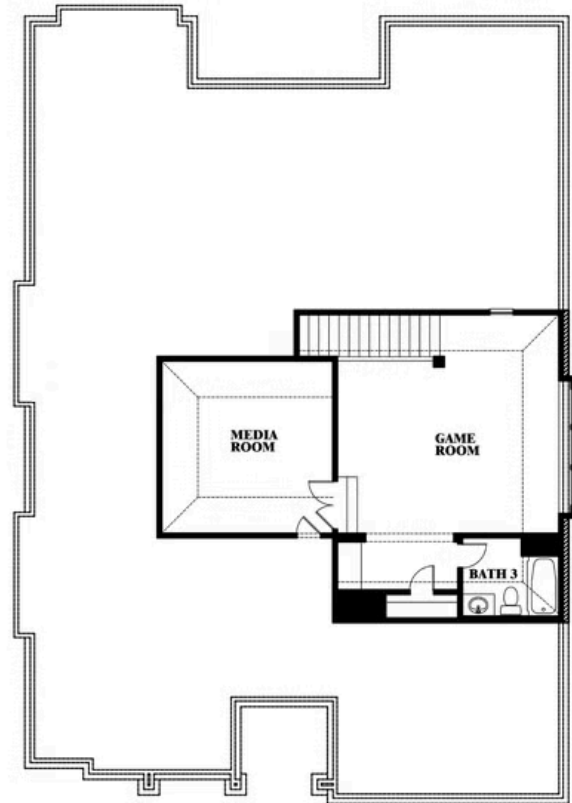

Carolina II

HOMES FROM
\$616,990

CLASSIC SERIES

TRIPLE DIAMOND RANCH
MANSFIELD, TX 76063

2,771
SQUARE FEET

3
BEDROOMS

3.0
BATHROOMS

2
CAR GARAGE

ELEVATION E

ELEVATION F

ELEVATION F

Carolina II

TRIPLE DIAMOND RANCH
MANSFIELD, TX 76063

Carolina II

This brochure is for general informational purposes and is to be used as a guide only. Changes may be made during the development process and floorplans, dimensions, fixtures, fittings, finishes and specifications are subject to change without notice. Window placement, balcony configuration, wardrobe sizes and living areas may vary slightly within each plan type. EQUAL HOUSING OPPORTUNITY

Carolina II

TRIPLE DIAMOND RANCH
MANSFIELD, TX 76063

Carolina II with Media Room

This brochure is for general informational purposes and is to be used as a guide only. Changes may be made during the development process and floorplans, dimensions, fixtures, fittings, finishes and specifications are subject to change without notice. Window placement, balcony configuration, wardrobe sizes and living areas may vary slightly within each plan type. EQUAL HOUSING OPPORTUNITY