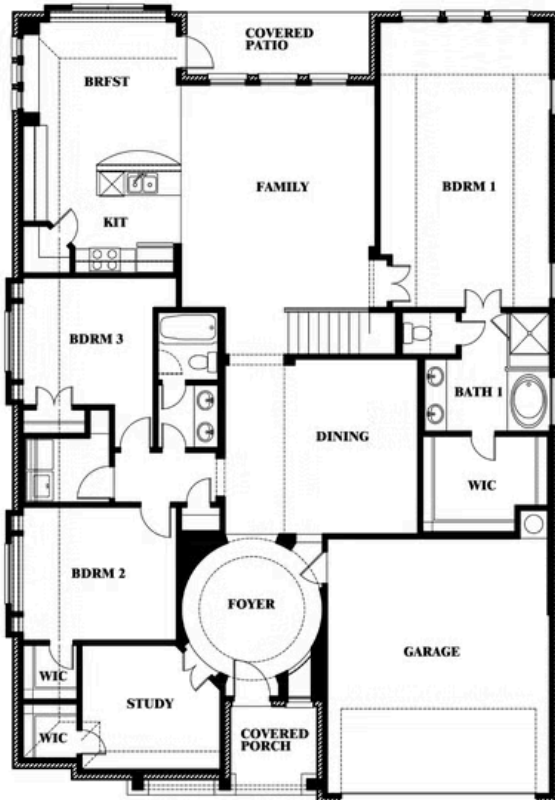

Carolina II

HOMES FROM
\$616,990

CLASSIC SERIES

TRIPLE DIAMOND RANCH
MANSFIELD, TX 76063

2,771
SQUARE FEET

3
BEDROOMS

3.0
BATHROOMS

2
CAR GARAGE

ELEVATION E

ELEVATION F

ELEVATION F

Carolina II

TRIPLE DIAMOND RANCH
MANSFIELD, TX 76063

Carolina II

This brochure is for general informational purposes and is to be used as a guide only. Changes may be made during the development process and floorplans, dimensions, fixtures, fittings, finishes and specifications are subject to change without notice. Window placement, balcony configuration, wardrobe sizes and living areas may vary slightly within each plan type. EQUAL HOUSING OPPORTUNITY

Carolina II

TRIPLE DIAMOND RANCH
MANSFIELD, TX 76063

Carolina II with Media Room

This brochure is for general informational purposes and is to be used as a guide only. Changes may be made during the development process and floorplans, dimensions, fixtures, fittings, finishes and specifications are subject to change without notice. Window placement, balcony configuration, wardrobe sizes and living areas may vary slightly within each plan type. EQUAL HOUSING OPPORTUNITY