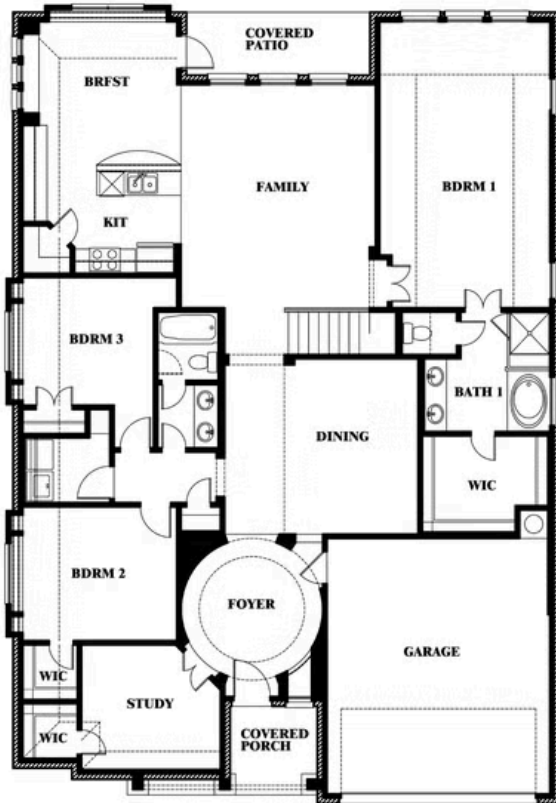

Carolina II

HOMES FROM
\$616,990

CLASSIC SERIES

TRIPLE DIAMOND RANCH
MANSFIELD, TX 76063

2,771
SQUARE FEET

3
BEDROOMS

3.0
BATHROOMS

2
CAR GARAGE

ELEVATION E

ELEVATION F

ELEVATION F

Carolina II

TRIPLE DIAMOND RANCH
MANSFIELD, TX 76063

Carolina II

This brochure is for general informational purposes and is to be used as a guide only. Changes may be made during the development process and floorplans, dimensions, fixtures, fittings, finishes and specifications are subject to change without notice. Window placement, balcony configuration, wardrobe sizes and living areas may vary slightly within each plan type. EQUAL HOUSING OPPORTUNITY

Carolina II

TRIPLE DIAMOND RANCH
MANSFIELD, TX 76063

Carolina II with Media Room

This brochure is for general informational purposes and is to be used as a guide only. Changes may be made during the development process and floorplans, dimensions, fixtures, fittings, finishes and specifications are subject to change without notice. Window placement, balcony configuration, wardrobe sizes and living areas may vary slightly within each plan type. EQUAL HOUSING OPPORTUNITY