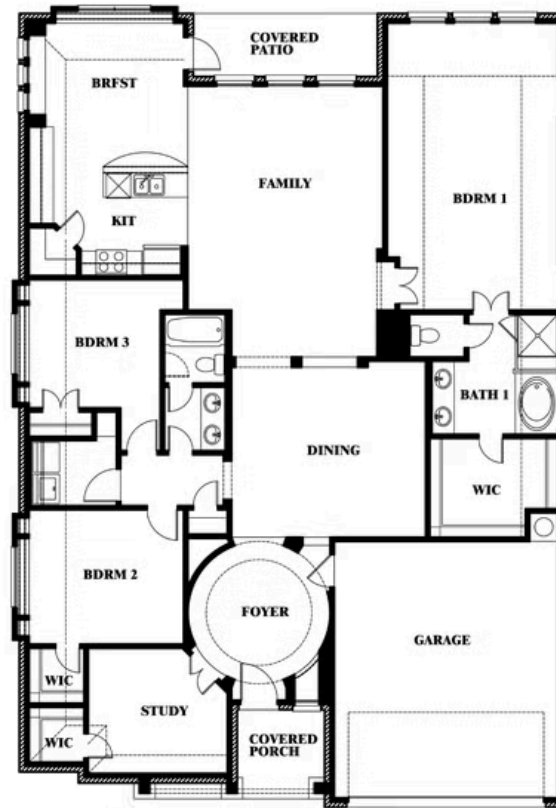

Carolina

HOMES FROM
\$557,990

CLASSIC SERIES

TRIPLE DIAMOND RANCH

, MANSFIELD, TX 76063

2,313
SQUARE FEET

3
BEDROOMS

2.0
BATHROOMS

2
CAR GARAGE

ELEVATION C

Document generated Mar 14, 2025. Prices, plans, square footage, features and materials are subject to change at any time without notice and vary among communities. Listed prices are for informational purposes only, are not binding, and do not create any contractual obligation(s). The price of any home is dependent on numerous factors, all of which are unique to a specific home, and is not guaranteed until specified in a binding contract. Pricing of elevations and additional optional beds/baths vary per plan. Some plans require a premium homesite. Please ask the Community Manager for details. Renderings of homes are artist concepts and may not reflect exact colors and materials.

Carolina

TRIPLE DIAMOND RANCH
MANSFIELD, TX 76063

Carolina

This brochure is for general informational purposes and is to be used as a guide only. Changes may be made during the development process and floorplans, dimensions, fixtures, fittings, finishes and specifications are subject to change without notice. Window placement, balcony configuration, wardrobe sizes and living areas may vary slightly within each plan type. EQUAL HOUSING OPPORTUNITY