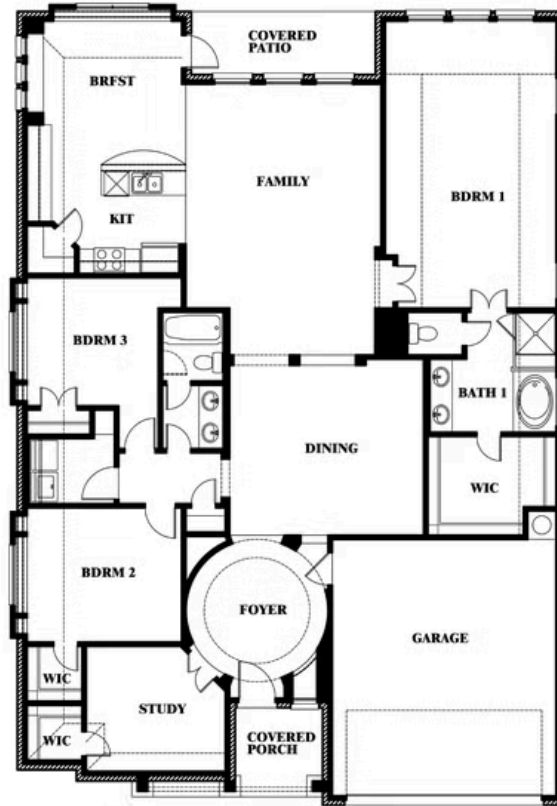

Carolina

HOMES FROM
\$557,990

CLASSIC SERIES

TRIPLE DIAMOND RANCH

, MANSFIELD, TX 76063

2,313
SQUARE FEET

3
BEDROOMS

2.0
BATHROOMS

2
CAR GARAGE

ELEVATION C

Document generated Feb 5, 2025. Prices, plans, square footage, features and materials are subject to change at any time without notice and vary among communities. Listed prices are for informational purposes only, are not binding, and do not create any contractual obligation(s). The price of any home is dependent on numerous factors, all of which are unique to a specific home, and is not guaranteed until specified in a binding contract. Pricing of elevations and additional optional beds/baths vary per plan. Some plans require a premium homesite. Please ask the Community Manager for details. Renderings of homes are artist concepts and may not reflect exact colors and materials.

Carolina

TRIPLE DIAMOND RANCH
MANSFIELD, TX 76063

Carolina

This brochure is for general informational purposes and is to be used as a guide only. Changes may be made during the development process and floorplans, dimensions, fixtures, fittings, finishes and specifications are subject to change without notice. Window placement, balcony configuration, wardrobe sizes and living areas may vary slightly within each plan type. EQUAL HOUSING OPPORTUNITY