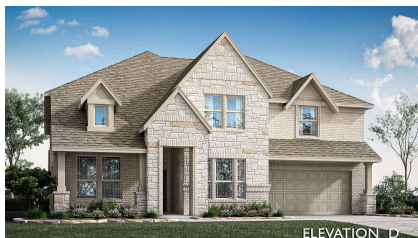

Bellflower III

HOMES FROM
\$702,990

CLASSIC SERIES

TRIPLE DIAMOND RANCH

, MANSFIELD, TX 76063

3,979
SQUARE FEET

5
BEDROOMS

4.5
BATHROOMS

2
CAR GARAGE

Bellflower III

TRIPLE DIAMOND RANCH
MANSFIELD, TX 76063

BELLFLOWER III FLOOR PLAN

Bellflower III

This brochure is for general informational purposes and is to be used as a guide only. Changes may be made during the development process and floorplans, dimensions, fixtures, fittings, finishes and specifications are subject to change without notice. Window placement, balcony configuration, wardrobe sizes and living areas may vary slightly within each plan type. EQUAL HOUSING OPPORTUNITY