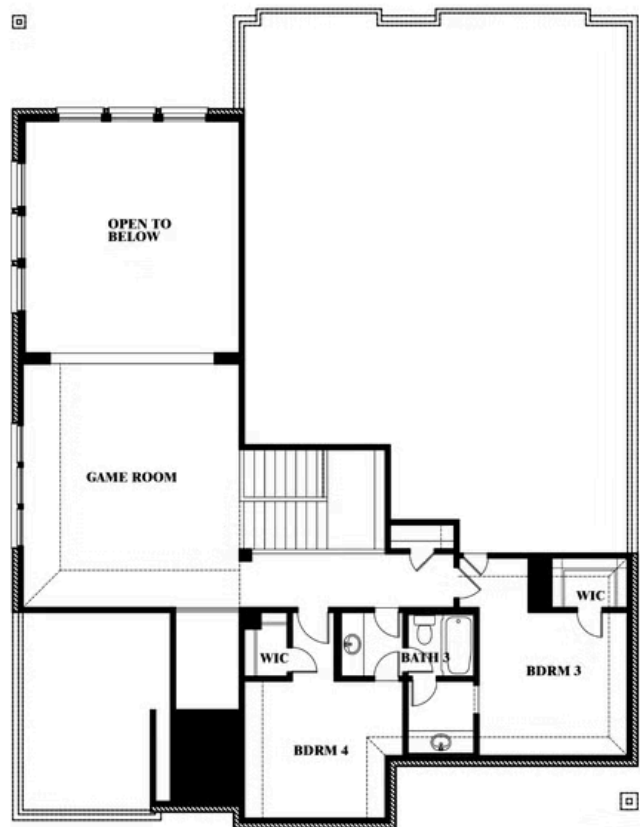

Bellflower

HOMES FROM
\$652,990

CLASSIC SERIES

TRIPLE DIAMOND RANCH

, MANSFIELD, TX 76063

3,527
SQUARE FEET

4
BEDROOMS

3.5
BATHROOMS

2
CAR GARAGE

ELEVATION D

ELEVATION A

ELEVATION A

ELEVATION AS

ELEVATION AS

ELEVATION B

ELEVATION B

Bellflower

TRIPLE DIAMOND RANCH
 , MANSFIELD, TX 76063

Bellflower

This brochure is for general informational purposes and is to be used as a guide only. Changes may be made during the development process and floorplans, dimensions, fixtures, fittings, finishes and specifications are subject to change without notice. Window placement, balcony configuration, wardrobe sizes and living areas may vary slightly within each plan type. EQUAL HOUSING OPPORTUNITY