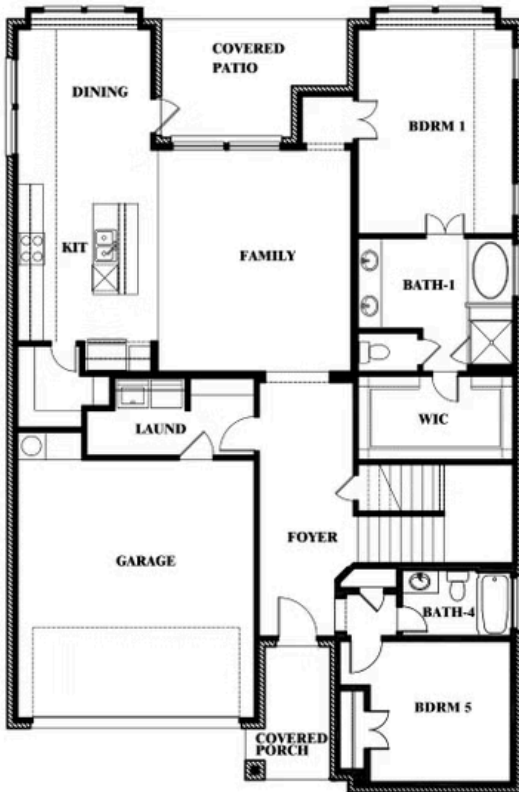

3.5
BATHROOMS

2
CAR GARAGE

ELEVATION A

ELEVATION AS

ELEVATION AS

ELEVATION B

ELEVATION B

ELEVATION C

ELEVATION C

ELEVATION D

ELEVATION D

Violet III

VIOLET III FLOOR PLAN

SOMERSET

2006 PORTRUSH LANE, MANSFIELD, TX 76084

Violet III

This brochure is for general informational purposes and is to be used as a guide only. Changes may be made during the development process and floorplans, dimensions, fixtures, fittings, finishes and specifications are subject to change without notice. Window placement, balcony configuration, wardrobe sizes and living areas may vary slightly within each plan type. EQUAL HOUSING OPPORTUNITY

Violet III

SOMERSET

2006 PORTRUSH LANE, MANSFIELD, TX 76084

VIOLET III FLOOR PLAN WITH BEDROOM AT STUDY

Violet III Opt. Bed 5 & Bath 4 at Study

This brochure is for general informational purposes and is to be used as a guide only. Changes may be made during the development process and floorplans, dimensions, fixtures, fittings, finishes and specifications are subject to change without notice. Window placement, balcony configuration, wardrobe sizes and living areas may vary slightly within each plan type. EQUAL HOUSING OPPORTUNITY