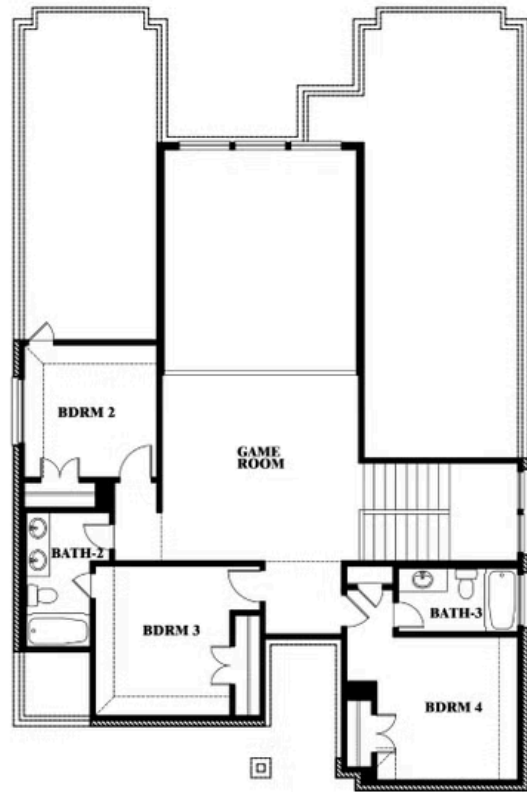

Violet III

SOMERSET

2006 PORTRUSH LANE, MANSFIELD, TX 76084

VIOLET III FLOOR PLAN WITH BEDROOM AT STUDY

Violet III Opt. Bed 5 & Bath 4 at Study

This brochure is for general informational purposes and is to be used as a guide only. Changes may be made during the development process and floorplans, dimensions, fixtures, fittings, finishes and specifications are subject to change without notice. Window placement, balcony configuration, wardrobe sizes and living areas may vary slightly within each plan type. EQUAL HOUSING OPPORTUNITY