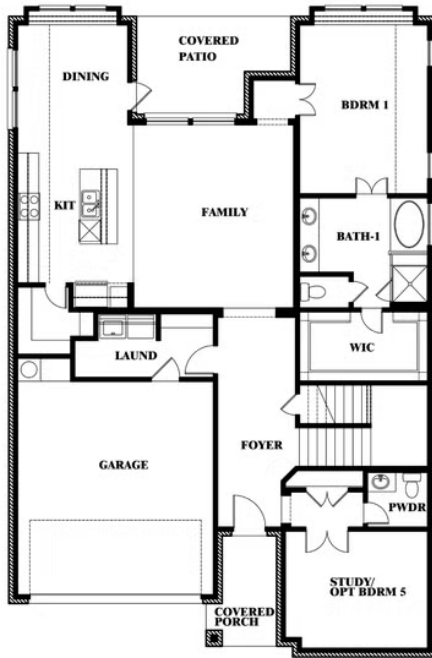

Violet

VIOLET FLOOR PLAN

SOMERSET

3308 LAKEMONT DRIVE, MANSFIELD, TX 76084

Violet