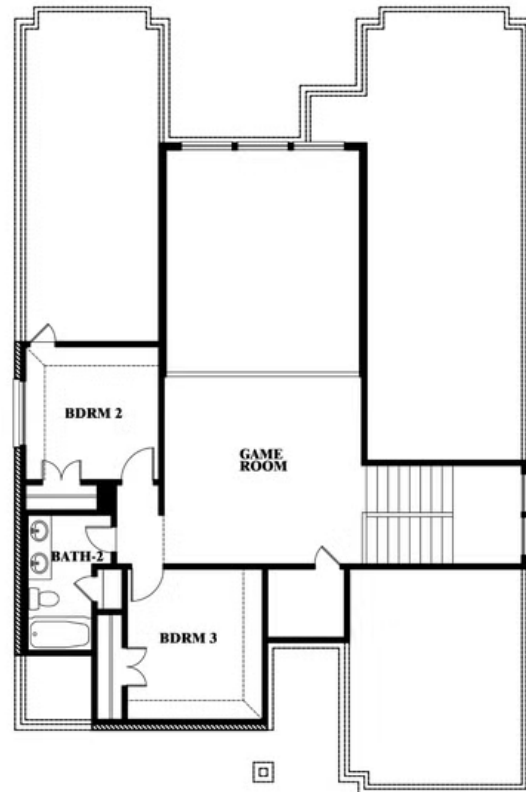

2.5
BATHROOMS

2
CAR GARAGE

ELEVATION A

ELEVATION AS

ELEVATION AS

ELEVATION B

ELEVATION B

ELEVATION C

ELEVATION C

ELEVATION D

ELEVATION D

Violet

VIOLET FLOOR PLAN

SOMERSET

3308 LAKEMONT DRIVE, MANSFIELD, TX 76084

Violet

This brochure is for general informational purposes and is to be used as a guide only. Changes may be made during the development process and floorplans, dimensions, fixtures, fittings, finishes and specifications are subject to change without notice. Window placement, balcony configuration, wardrobe sizes and living areas may vary slightly within each plan type. EQUAL HOUSING OPPORTUNITY

Violet

SOMERSET

3308 LAKEMONT DRIVE, MANSFIELD, TX 76084

VIOLET FLOOR PLAN WITH OPTIONAL BEDROOM AT STUDY

Violet

Opt. Bed 5 & Bath 4 at Study

This brochure is for general informational purposes and is to be used as a guide only. Changes may be made during the development process and floorplans, dimensions, fixtures, fittings, finishes and specifications are subject to change without notice. Window placement, balcony configuration, wardrobe sizes and living areas may vary slightly within each plan type. EQUAL HOUSING OPPORTUNITY