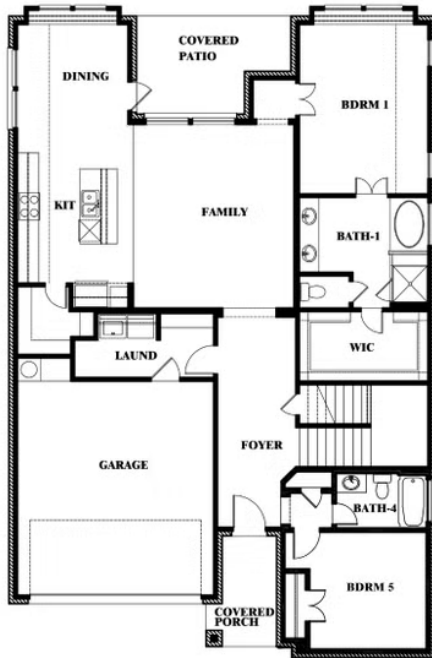

Violet

SOMERSET

3308 LAKEMONT DRIVE, MANSFIELD, TX 76084

VIOLET FLOOR PLAN WITH OPTIONAL BEDROOM AT STUDY

Violet
Opt. Bed 5 & Bath 4 at Study