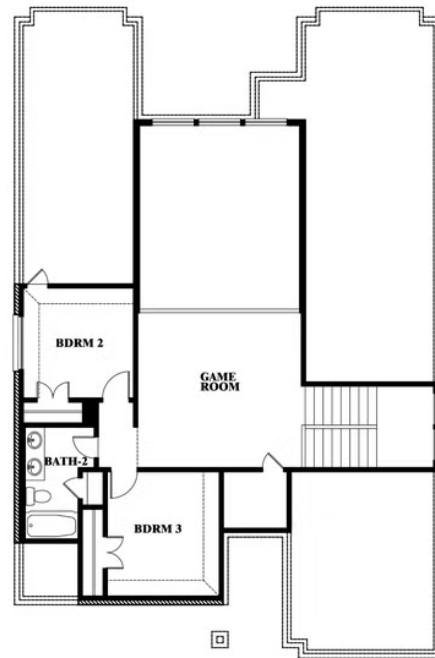

Violet

VIOLET FLOOR PLAN

SOMERSET

3308 LAKEMONT DRIVE, MANSFIELD, TX 76084

Violet