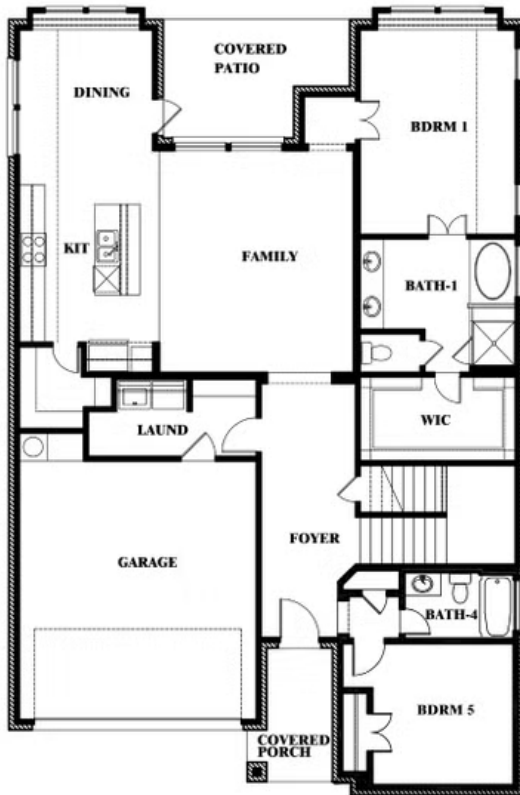

ELEVATION C

ELEVATION D

ELEVATION D

Violet

VIOLET FLOOR PLAN

SOMERSET

3308 LAKEMONT DRIVE, MANSFIELD, TX 76084

Violet

Violet

SOMERSET

3308 LAKEMONT DRIVE, MANSFIELD, TX 76084

VIOLET FLOOR PLAN WITH OPTIONAL BEDROOM AT STUDY

Violet

Opt. Bed 5 & Bath 4 at Study

This brochure is for general informational purposes and is to be used as a guide only. Changes may be made during the development process and floorplans, dimensions, fixtures, fittings, finishes and specifications are subject to change without notice. Window placement, balcony configuration, wardrobe sizes and living areas may vary slightly within each plan type. EQUAL HOUSING OPPORTUNITY