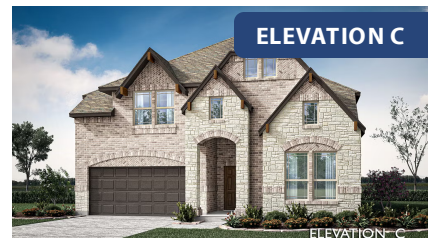

Violet

CLASSIC SERIES

SOMERSET

3308 LAKEMONT DRIVE, MANSFIELD, TX 76084

HOMES FROM

\$481,990 - \$510,990

2,381
SQUARE FEET

3
BEDROOMS

2.5
BATHROOMS

2
CAR GARAGE

ELEVATION A

ELEVATION AS

ELEVATION AS

ELEVATION B

ELEVATION B

ELEVATION C

ELEVATION C

ELEVATION D

ELEVATION D

Violet

VIOLET FLOOR PLAN

SOMERSET

3308 LAKEMONT DRIVE, MANSFIELD, TX 76084

Violet