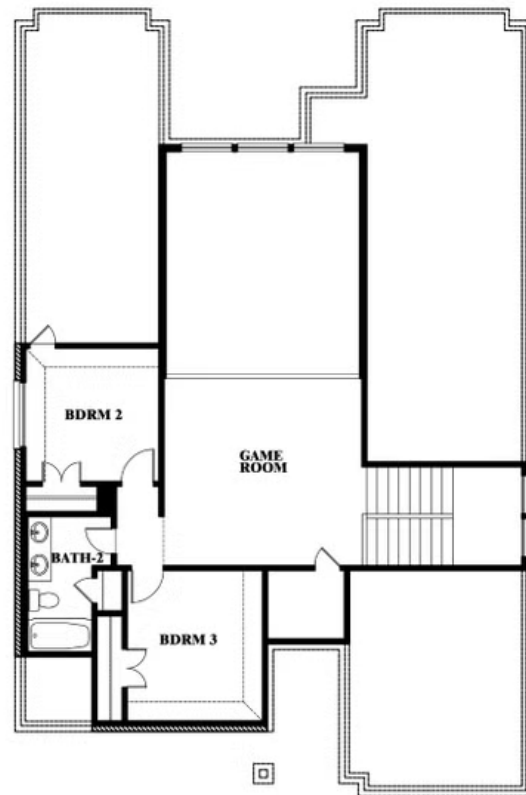

Violet

SOMERSET

3308 LAKEMONT DRIVE, MANSFIELD, TX 76084

VIOLET FLOOR PLAN WITH OPTIONAL BEDROOM AT STUDY

Violet

Opt. Bed 5 & Bath 4 at Study

This brochure is for general informational purposes and is to be used as a guide only. Changes may be made during the development process and floorplans, dimensions, fixtures, fittings, finishes and specifications are subject to change without notice. Window placement, balcony configuration, wardrobe sizes and living areas may vary slightly within each plan type. EQUAL HOUSING OPPORTUNITY