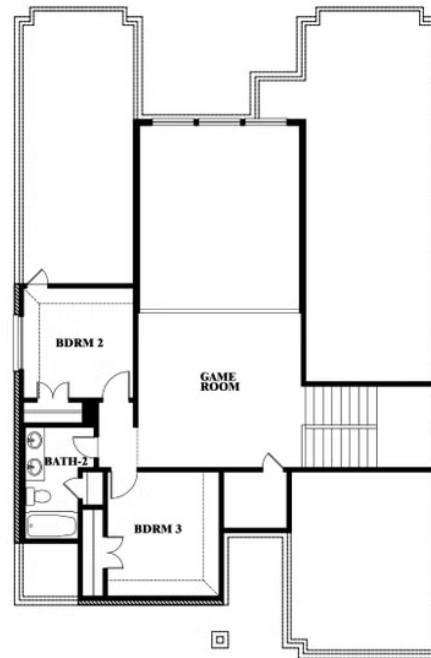

Violet

SOMERSET

3308 LAKEMONT DRIVE, MANSFIELD, TX 76084

VIOLET FLOOR PLAN WITH OPTIONAL BEDROOM AT STUDY

Violet
Opt. Bed 5 & Bath 4 at Study