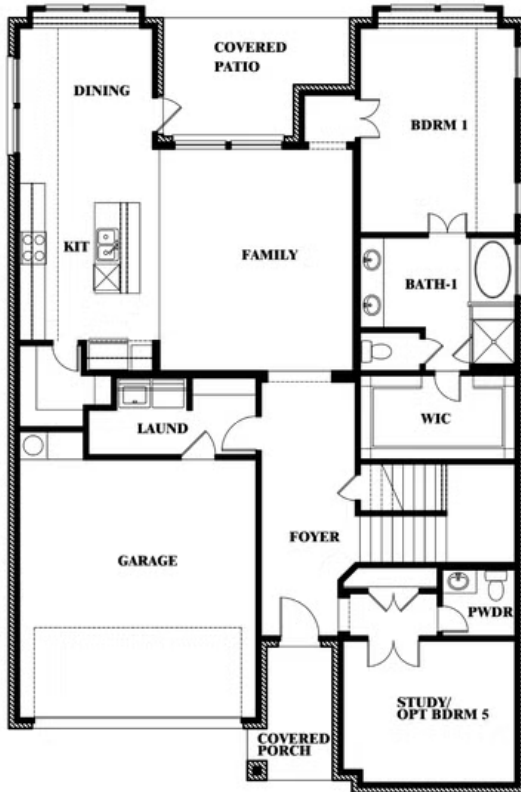

2.5
BATHROOMS

2
CAR GARAGE

ELEVATION A

ELEVATION AS

ELEVATION AS

ELEVATION B

ELEVATION B

ELEVATION C

ELEVATION C

ELEVATION D

ELEVATION D

Violet

VIOLET FLOOR PLAN

SOMERSET

3308 LAKEMONT DRIVE, MANSFIELD, TX 76084

Violet

This brochure is for general informational purposes and is to be used as a guide only. Changes may be made during the development process and floorplans, dimensions, fixtures, fittings, finishes and specifications are subject to change without notice. Window placement, balcony configuration, wardrobe sizes and living areas may vary slightly within each plan type. EQUAL HOUSING OPPORTUNITY

Violet

SOMERSET

3308 LAKEMONT DRIVE, MANSFIELD, TX 76084

VIOLET FLOOR PLAN WITH OPTIONAL BEDROOM AT STUDY

Violet

Opt. Bed 5 & Bath 4 at Study

This brochure is for general informational purposes and is to be used as a guide only. Changes may be made during the development process and floorplans, dimensions, fixtures, fittings, finishes and specifications are subject to change without notice. Window placement, balcony configuration, wardrobe sizes and living areas may vary slightly within each plan type. EQUAL HOUSING OPPORTUNITY