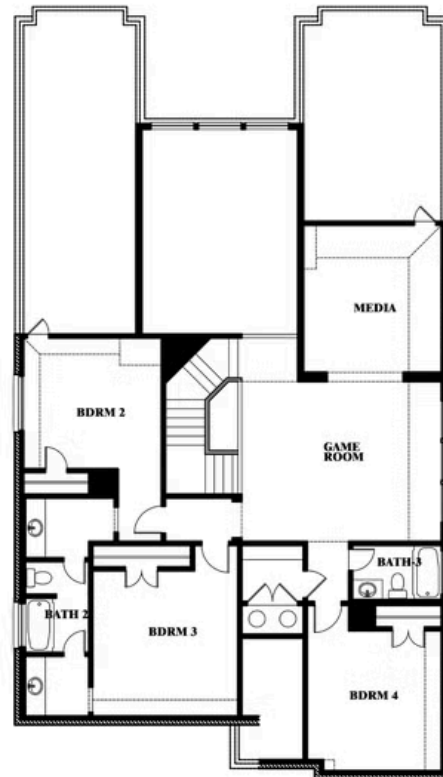

3.5
BATHROOMS

2
CAR GARAGE

ELEVATION D

ELEVATION C

ELEVATION C

ELEVATION B

ELEVATION B

ELEVATION AS

ELEVATION AS

ELEVATION A

ELEVATION A

Rose II

ROSE II FLOOR PLAN

SOMERSET

2006 PORTRUSH LANE, MANSFIELD, TX 76084

Rose II

This brochure is for general informational purposes and is to be used as a guide only. Changes may be made during the development process and floorplans, dimensions, fixtures, fittings, finishes and specifications are subject to change without notice. Window placement, balcony configuration, wardrobe sizes and living areas may vary slightly within each plan type. EQUAL HOUSING OPPORTUNITY

Rose II

SOMERSET

2006 PORTRUSH LANE, MANSFIELD, TX 76084

ROSE II FLOOR PLAN WITH OPTIONAL BED & BATH AT STUDY

Rose II Opt. Bed & Bath at Study

This brochure is for general informational purposes and is to be used as a guide only. Changes may be made during the development process and floorplans, dimensions, fixtures, fittings, finishes and specifications are subject to change without notice. Window placement, balcony configuration, wardrobe sizes and living areas may vary slightly within each plan type. EQUAL HOUSING OPPORTUNITY