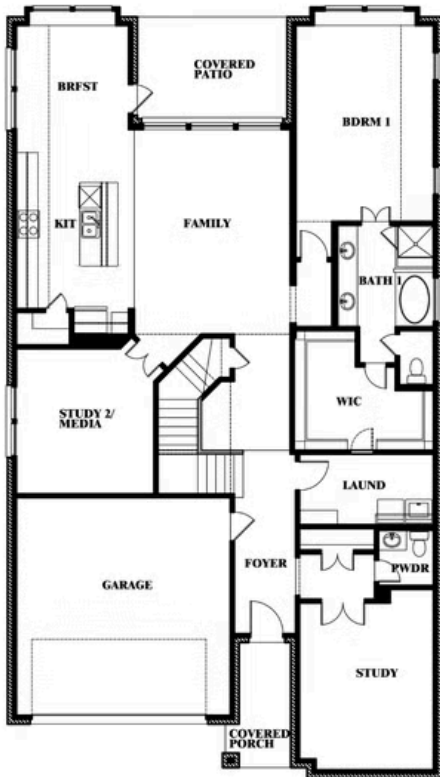

3.5
BATHROOMS

2
CAR GARAGE

ELEVATION D

ELEVATION C

ELEVATION C

ELEVATION B

ELEVATION B

ELEVATION AS

ELEVATION AS

ELEVATION A

ELEVATION A

Rose II

ROSE II FLOOR PLAN

SOMERSET

2006 PORTRUSH LANE, MANSFIELD, TX 76084

Rose II

This brochure is for general informational purposes and is to be used as a guide only. Changes may be made during the development process and floorplans, dimensions, fixtures, fittings, finishes and specifications are subject to change without notice. Window placement, balcony configuration, wardrobe sizes and living areas may vary slightly within each plan type. EQUAL HOUSING OPPORTUNITY

Rose II

SOMERSET

2006 PORTRUSH LANE, MANSFIELD, TX 76084

ROSE II FLOOR PLAN WITH OPTIONAL BED & BATH AT STUDY

Rose II Opt. Bed & Bath at Study

This brochure is for general informational purposes and is to be used as a guide only. Changes may be made during the development process and floorplans, dimensions, fixtures, fittings, finishes and specifications are subject to change without notice. Window placement, balcony configuration, wardrobe sizes and living areas may vary slightly within each plan type. EQUAL HOUSING OPPORTUNITY