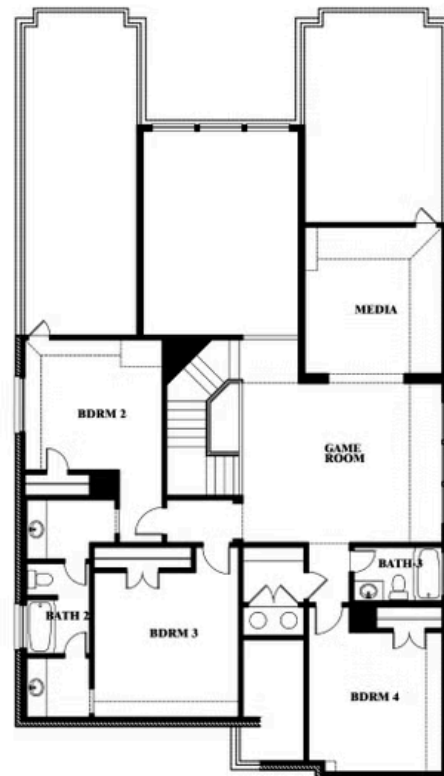

ELEVATION AS

ELEVATION A

ELEVATION A

Rose II

ROSE II FLOOR PLAN

SOMERSET

2006 PORTRUSH LANE, MANSFIELD, TX 76084

Rose II

This brochure is for general informational purposes and is to be used as a guide only. Changes may be made during the development process and floorplans, dimensions, fixtures, fittings, finishes and specifications are subject to change without notice. Window placement, balcony configuration, wardrobe sizes and living areas may vary slightly within each plan type. EQUAL HOUSING OPPORTUNITY

Rose II

SOMERSET

2006 PORTRUSH LANE, MANSFIELD, TX 76084

ROSE II FLOOR PLAN WITH OPTIONAL BED & BATH AT STUDY

Rose II Opt. Bed & Bath at Study

This brochure is for general informational purposes and is to be used as a guide only. Changes may be made during the development process and floorplans, dimensions, fixtures, fittings, finishes and specifications are subject to change without notice. Window placement, balcony configuration, wardrobe sizes and living areas may vary slightly within each plan type. EQUAL HOUSING OPPORTUNITY