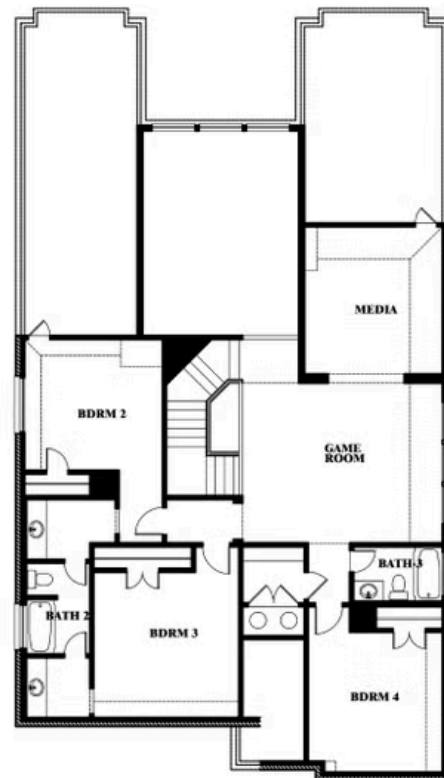

ELEVATION C

ELEVATION D

ELEVATION D

Rose II

ROSE II FLOOR PLAN

SOMERSET

3308 LAKEMONT DRIVE, MANSFIELD, TX 76084

Rose II

This brochure is for general informational purposes and is to be used as a guide only. Changes may be made during the development process and floorplans, dimensions, fixtures, fittings, finishes and specifications are subject to change without notice. Window placement, balcony configuration, wardrobe sizes and living areas may vary slightly within each plan type. EQUAL HOUSING OPPORTUNITY

Rose II

SOMERSET

3308 LAKEMONT DRIVE, MANSFIELD, TX 76084

ROSE II FLOOR PLAN WITH OPTIONAL BED & BATH AT STUDY

Rose II Opt. Bed & Bath at Study

This brochure is for general informational purposes and is to be used as a guide only. Changes may be made during the development process and floorplans, dimensions, fixtures, fittings, finishes and specifications are subject to change without notice. Window placement, balcony configuration, wardrobe sizes and living areas may vary slightly within each plan type. EQUAL HOUSING OPPORTUNITY