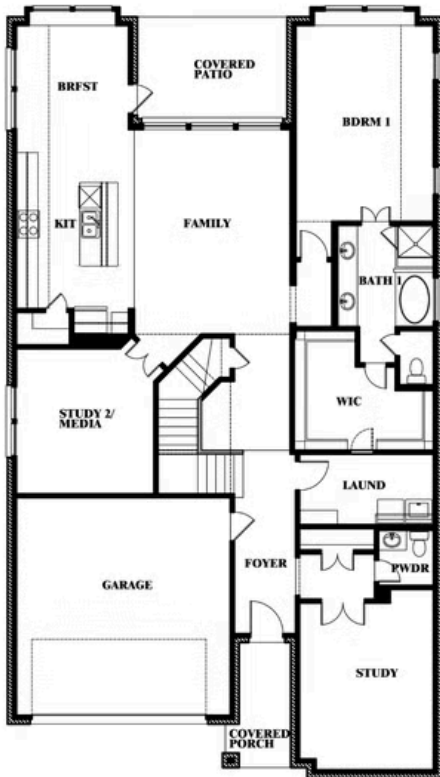

3.5
BATHROOMS

2
CAR GARAGE

ELEVATION A

ELEVATION AS

ELEVATION AS

ELEVATION B

ELEVATION B

ELEVATION C

ELEVATION C

ELEVATION D

ELEVATION D

Rose II

ROSE II FLOOR PLAN

SOMERSET

3308 LAKEMONT DRIVE, MANSFIELD, TX 76084

Rose II

This brochure is for general informational purposes and is to be used as a guide only. Changes may be made during the development process and floorplans, dimensions, fixtures, fittings, finishes and specifications are subject to change without notice. Window placement, balcony configuration, wardrobe sizes and living areas may vary slightly within each plan type. EQUAL HOUSING OPPORTUNITY

Rose II

SOMERSET

3308 LAKEMONT DRIVE, MANSFIELD, TX 76084

ROSE II FLOOR PLAN WITH OPTIONAL BED & BATH AT STUDY

Rose II Opt. Bed & Bath at Study

This brochure is for general informational purposes and is to be used as a guide only. Changes may be made during the development process and floorplans, dimensions, fixtures, fittings, finishes and specifications are subject to change without notice. Window placement, balcony configuration, wardrobe sizes and living areas may vary slightly within each plan type. EQUAL HOUSING OPPORTUNITY