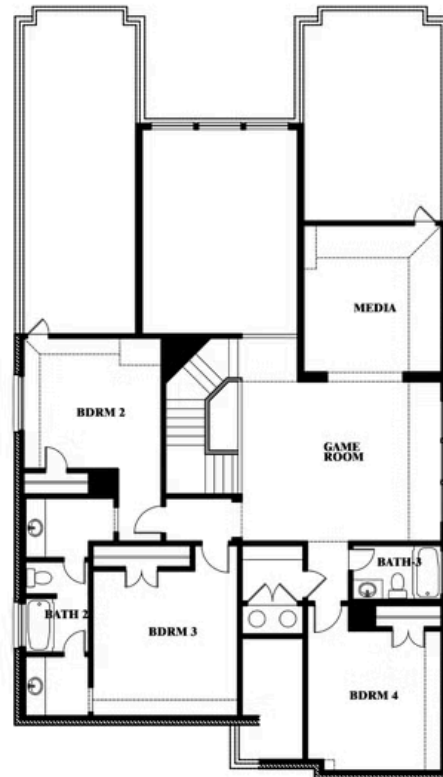

Rose II

HOMES FROM

\$551,990 - \$580,990

CLASSIC SERIES

SOMERSET

3308 LAKEMONT DRIVE, MANSFIELD, TX 76084

3,557
SQUARE FEET

4
BEDROOMS

3.5
BATHROOMS

2
CAR GARAGE

ELEVATION A

ELEVATION AS

ELEVATION AS

ELEVATION B

ELEVATION B

ELEVATION C

ELEVATION C

ELEVATION D

ELEVATION D

Rose II

ROSE II FLOOR PLAN

SOMERSET

3308 LAKEMONT DRIVE, MANSFIELD, TX 76084

Rose II

Rose II

SOMERSET

3308 LAKEMONT DRIVE, MANSFIELD, TX 76084

ROSE II FLOOR PLAN WITH OPTIONAL BED & BATH AT STUDY

Rose II Opt. Bed & Bath at Study

This brochure is for general informational purposes and is to be used as a guide only. Changes may be made during the development process and floorplans, dimensions, fixtures, fittings, finishes and specifications are subject to change without notice. Window placement, balcony configuration, wardrobe sizes and living areas may vary slightly within each plan type. EQUAL HOUSING OPPORTUNITY