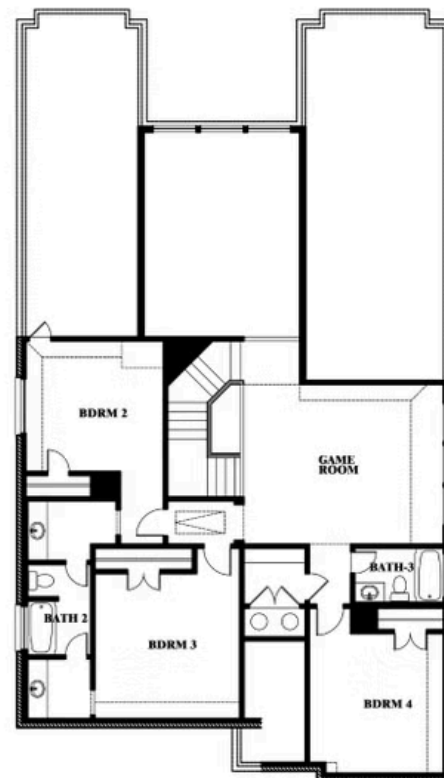

ELEVATION C

ELEVATION D

ELEVATION D

Rose

ROSE FLOOR PLAN

SOMERSET

3308 LAKEMONT DRIVE, MANSFIELD, TX 76084

Rose

Rose

SOMERSET

3308 LAKEMONT DRIVE, MANSFIELD, TX 76084

ROSE FLOOR PLAN WITH OPTIONAL BED & BATH AT STUDY

Rose
Opt. Bed & Bath at Study

This brochure is for general informational purposes and is to be used as a guide only. Changes may be made during the development process and floorplans, dimensions, fixtures, fittings, finishes and specifications are subject to change without notice. Window placement, balcony configuration, wardrobe sizes and living areas may vary slightly within each plan type. EQUAL HOUSING OPPORTUNITY