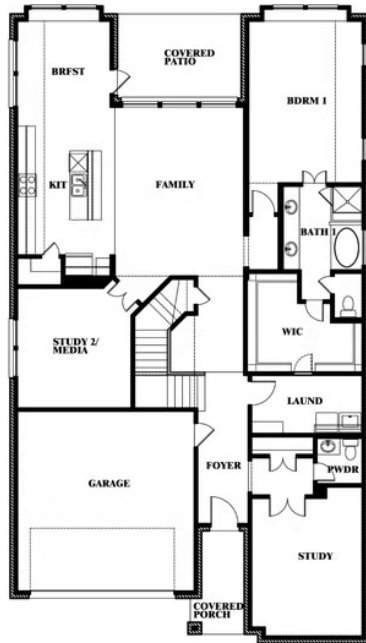

Rose

ROSE FLOOR PLAN

SOMERSET

3308 LAKEMONT DRIVE, MANSFIELD, TX 76084

Rose