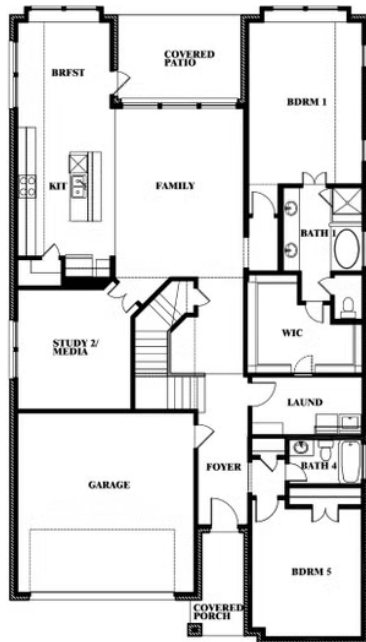

Rose

SOMERSET

3308 LAKEMONT DRIVE, MANSFIELD, TX 76084

ROSE FLOOR PLAN WITH OPTIONAL BED & BATH AT STUDY

Rose
Opt. Bed & Bath at Study