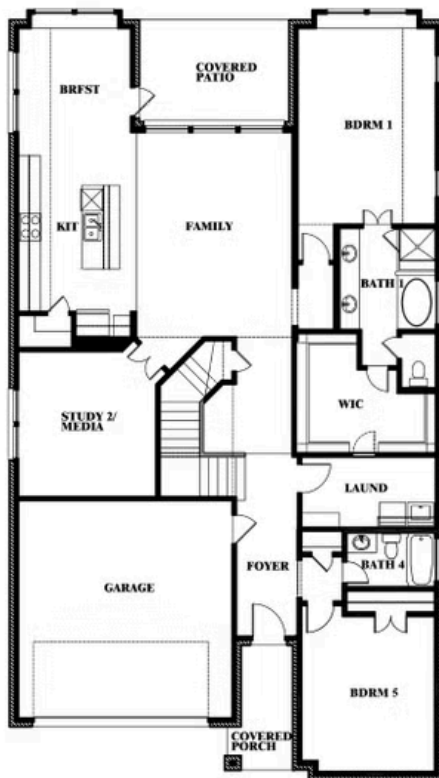

3.5
BATHROOMS

2
CAR GARAGE

ELEVATION A

ELEVATION AS

ELEVATION AS

ELEVATION B

ELEVATION B

ELEVATION C

ELEVATION C

ELEVATION D

ELEVATION D

Rose

ROSE FLOOR PLAN

SOMERSET

3308 LAKEMONT DRIVE, MANSFIELD, TX 76084

Rose

This brochure is for general informational purposes and is to be used as a guide only. Changes may be made during the development process and floorplans, dimensions, fixtures, fittings, finishes and specifications are subject to change without notice. Window placement, balcony configuration, wardrobe sizes and living areas may vary slightly within each plan type. EQUAL HOUSING OPPORTUNITY

Rose

SOMERSET

3308 LAKEMONT DRIVE, MANSFIELD, TX 76084

ROSE FLOOR PLAN WITH OPTIONAL BED & BATH AT STUDY

Rose
Opt. Bed & Bath at Study

This brochure is for general informational purposes and is to be used as a guide only. Changes may be made during the development process and floorplans, dimensions, fixtures, fittings, finishes and specifications are subject to change without notice. Window placement, balcony configuration, wardrobe sizes and living areas may vary slightly within each plan type. EQUAL HOUSING OPPORTUNITY