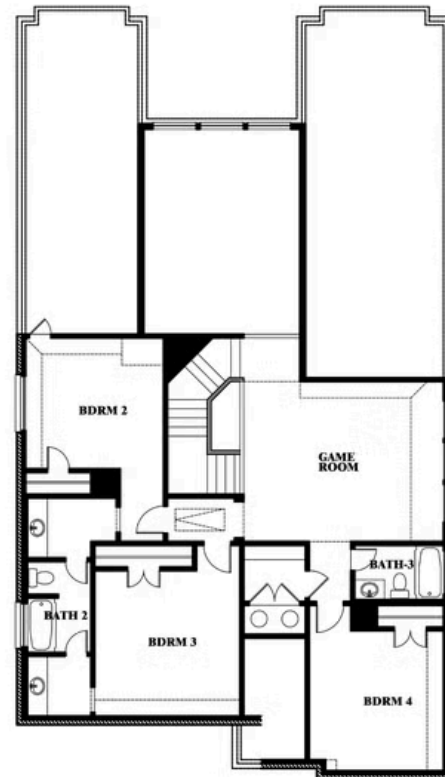

3.5
BATHROOMS

2
CAR GARAGE

ELEVATION A

ELEVATION AS

ELEVATION AS

ELEVATION B

ELEVATION B

ELEVATION C

ELEVATION C

ELEVATION D

ELEVATION D

Rose

ROSE FLOOR PLAN

SOMERSET

3308 LAKEMONT DRIVE, MANSFIELD, TX 76084

Rose

This brochure is for general informational purposes and is to be used as a guide only. Changes may be made during the development process and floorplans, dimensions, fixtures, fittings, finishes and specifications are subject to change without notice. Window placement, balcony configuration, wardrobe sizes and living areas may vary slightly within each plan type. EQUAL HOUSING OPPORTUNITY

Rose

SOMERSET

3308 LAKEMONT DRIVE, MANSFIELD, TX 76084

ROSE FLOOR PLAN WITH OPTIONAL BED & BATH AT STUDY

Rose
Opt. Bed & Bath at Study

This brochure is for general informational purposes and is to be used as a guide only. Changes may be made during the development process and floorplans, dimensions, fixtures, fittings, finishes and specifications are subject to change without notice. Window placement, balcony configuration, wardrobe sizes and living areas may vary slightly within each plan type. EQUAL HOUSING OPPORTUNITY