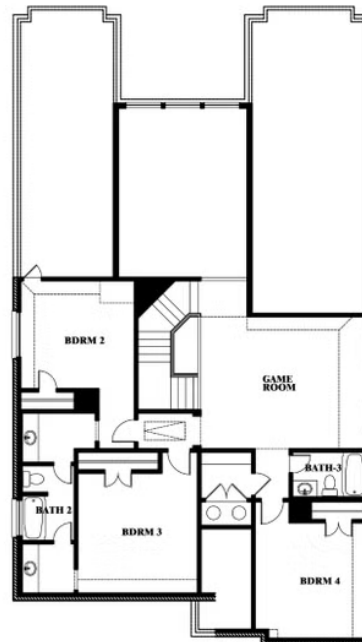

Rose

SOMERSET

3308 LAKEMONT DRIVE, MANSFIELD, TX 76084

ROSE FLOOR PLAN WITH OPTIONAL BED & BATH AT STUDY

Rose
Opt. Bed & Bath at Study