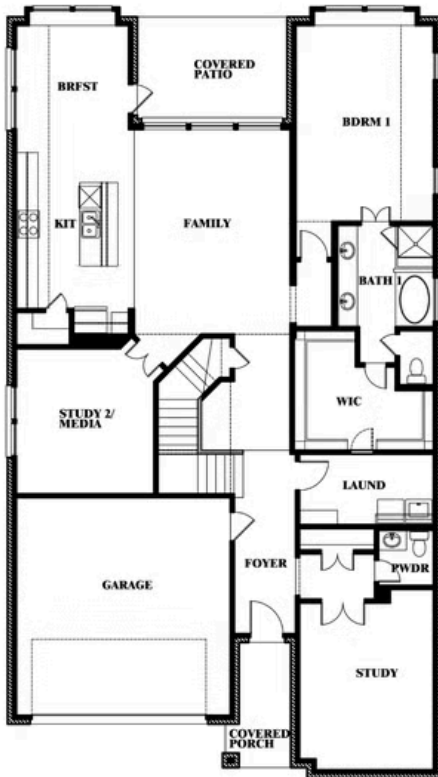

3.5
BATHROOMS

2
CAR GARAGE

ELEVATION A

ELEVATION AS

ELEVATION AS

ELEVATION B

ELEVATION B

ELEVATION C

ELEVATION C

ELEVATION D

ELEVATION D

Rose

ROSE FLOOR PLAN

SOMERSET

3308 LAKEMONT DRIVE, MANSFIELD, TX 76084

Rose

This brochure is for general informational purposes and is to be used as a guide only. Changes may be made during the development process and floorplans, dimensions, fixtures, fittings, finishes and specifications are subject to change without notice. Window placement, balcony configuration, wardrobe sizes and living areas may vary slightly within each plan type. EQUAL HOUSING OPPORTUNITY

Rose

SOMERSET

3308 LAKEMONT DRIVE, MANSFIELD, TX 76084

ROSE FLOOR PLAN WITH OPTIONAL BED & BATH AT STUDY

Rose
Opt. Bed & Bath at Study

This brochure is for general informational purposes and is to be used as a guide only. Changes may be made during the development process and floorplans, dimensions, fixtures, fittings, finishes and specifications are subject to change without notice. Window placement, balcony configuration, wardrobe sizes and living areas may vary slightly within each plan type. EQUAL HOUSING OPPORTUNITY