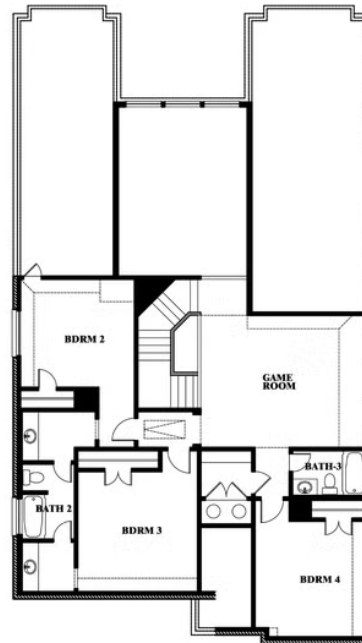

ELEVATION B

ELEVATION B

ELEVATION C

Rose

ROSE FLOOR PLAN

SOMERSET

3308 LAKEMONT DRIVE, MANSFIELD, TX 76084

Rose