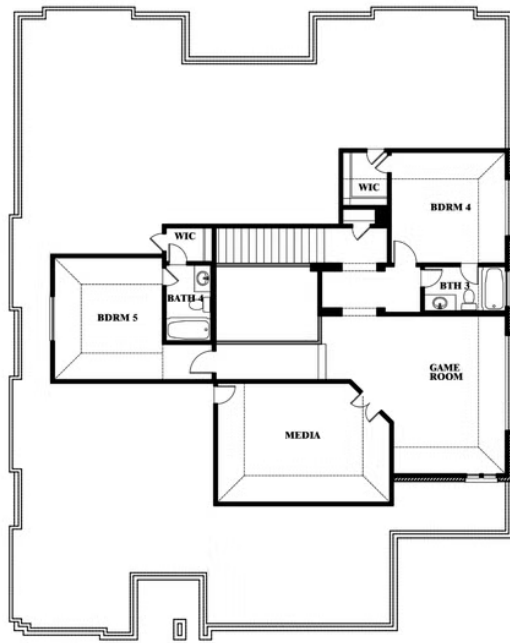

Primrose FE VI

SOMERSET

3308 LAKEMONT DRIVE, MANSFIELD, TX 76084

Primrose FE VI