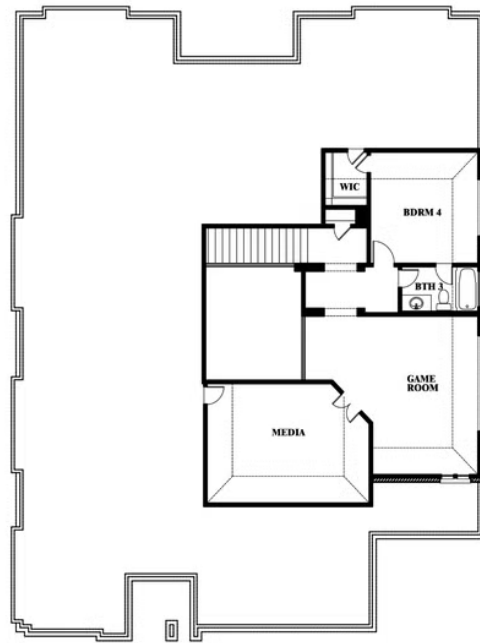

Primrose FE V

SOMERSET

3308 LAKEMONT DRIVE, MANSFIELD, TX 76084

Primrose FE V