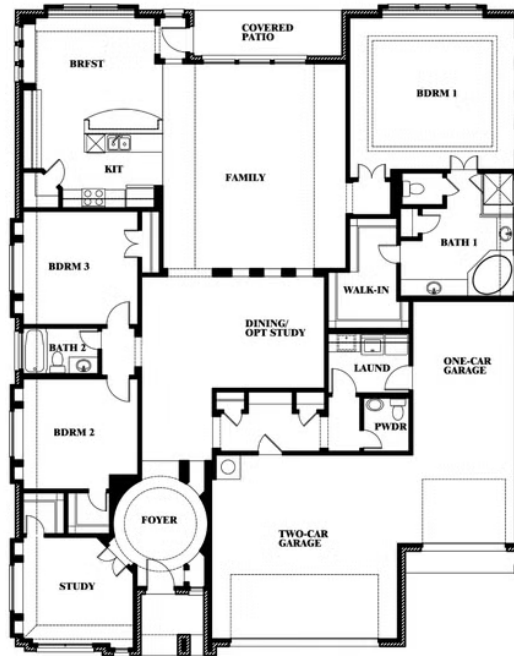

Primrose FE

SOMERSET

3308 LAKEMONT DRIVE, MANSFIELD, TX 76084

Primrose FE