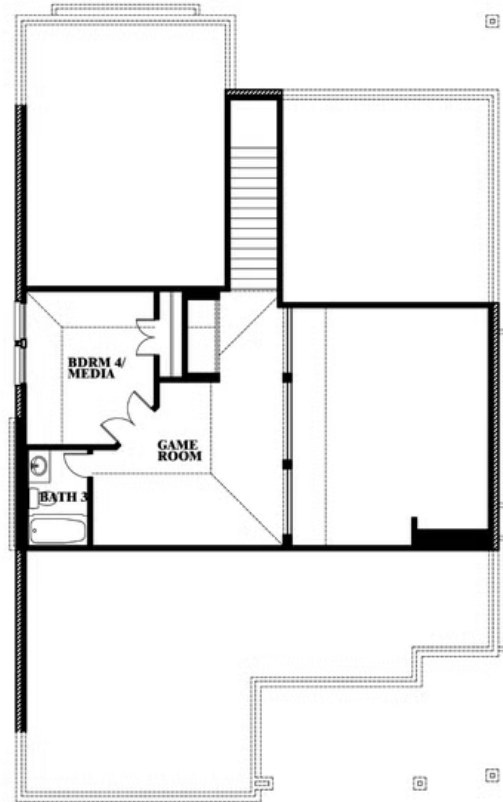

Dogwood III

HOMES FROM

\$464,990 - \$496,990

CLASSIC SERIES

SOMERSET

3308 LAKEMONT DRIVE, MANSFIELD, TX 76084

2,333
SQUARE FEET

4
BEDROOMS

3.0
BATHROOMS

2
CAR GARAGE

Dogwood III

SOMERSET

3308 LAKEMONT DRIVE, MANSFIELD, TX 76084

Dogwood III

This brochure is for general informational purposes and is to be used as a guide only. Changes may be made during the development process and floorplans, dimensions, fixtures, fittings, finishes and specifications are subject to change without notice. Window placement, balcony configuration, wardrobe sizes and living areas may vary slightly within each plan type. EQUAL HOUSING OPPORTUNITY