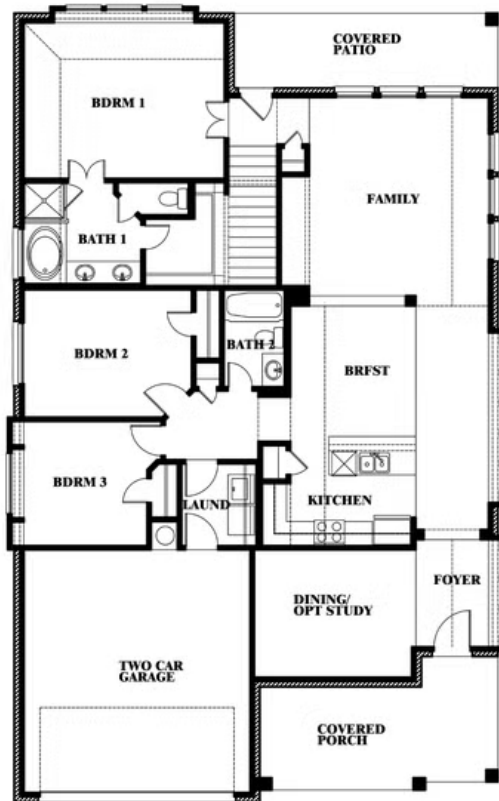

Dogwood III

HOMES FROM

\$464,990 - \$496,990

CLASSIC SERIES

SOMERSET

3308 LAKEMONT DRIVE, MANSFIELD, TX 76084

2,333
SQUARE FEET

4
BEDROOMS

3.0
BATHROOMS

2
CAR GARAGE

Dogwood III

SOMERSET

3308 LAKEMONT DRIVE, MANSFIELD, TX 76084

Dogwood III

This brochure is for general informational purposes and is to be used as a guide only. Changes may be made during the development process and floorplans, dimensions, fixtures, fittings, finishes and specifications are subject to change without notice. Window placement, balcony configuration, wardrobe sizes and living areas may vary slightly within each plan type. EQUAL HOUSING OPPORTUNITY