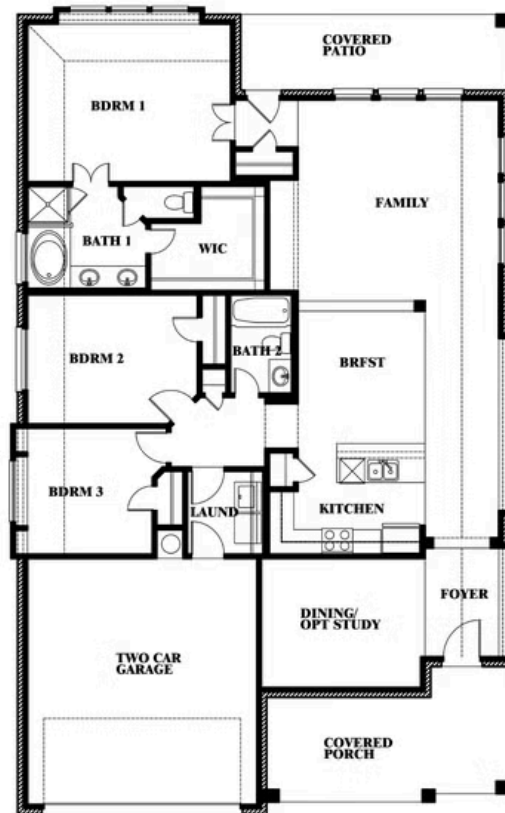

Dogwood

HOMES FROM

\$419,990 - \$448,990

CLASSIC SERIES

SOMERSET

3308 LAKEMONT DRIVE, MANSFIELD, TX 76084

1,840
SQUARE FEET

3
BEDROOMS

2.0
BATHROOMS

2
CAR GARAGE

ELEVATION ES

ELEVATION A

ELEVATION A

ELEVATION FS

ELEVATION FS

ELEVATION G

ELEVATION G

ELEVATION GS

ELEVATION GS

Dogwood

SOMERSET

3308 LAKEMONT DRIVE, MANSFIELD, TX 76084

Dogwood

This brochure is for general informational purposes and is to be used as a guide only. Changes may be made during the development process and floorplans, dimensions, fixtures, fittings, finishes and specifications are subject to change without notice. Window placement, balcony configuration, wardrobe sizes and living areas may vary slightly within each plan type. EQUAL HOUSING OPPORTUNITY