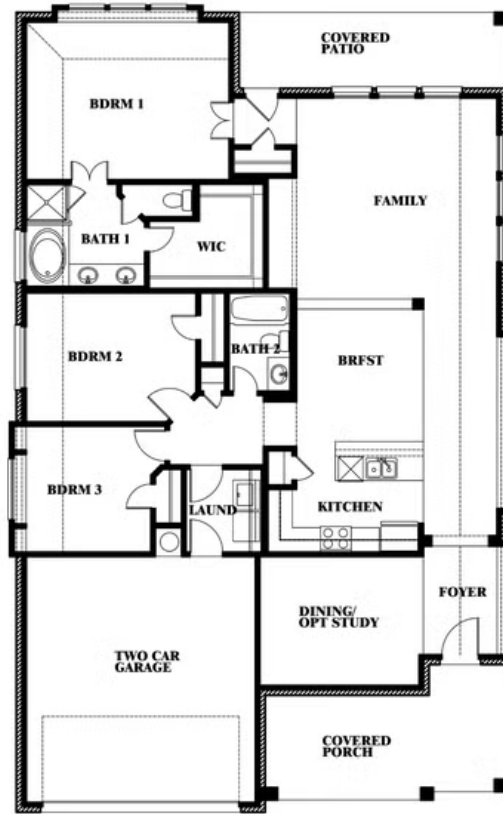

Dogwood

HOMES FROM

\$419,990 - \$448,990

CLASSIC SERIES

SOMERSET

3308 LAKEMONT DRIVE, MANSFIELD, TX 76084

1,840
SQUARE FEET

3
BEDROOMS

2.0
BATHROOMS

2
CAR GARAGE

ELEVATION ES

ELEVATION A

ELEVATION FS

ELEVATION G

ELEVATION GS

Dogwood

SOMERSET

3308 LAKEMONT DRIVE, MANSFIELD, TX 76084

Dogwood

This brochure is for general informational purposes and is to be used as a guide only. Changes may be made during the development process and floorplans, dimensions, fixtures, fittings, finishes and specifications are subject to change without notice. Window placement, balcony configuration, wardrobe sizes and living areas may vary slightly within each plan type. EQUAL HOUSING OPPORTUNITY