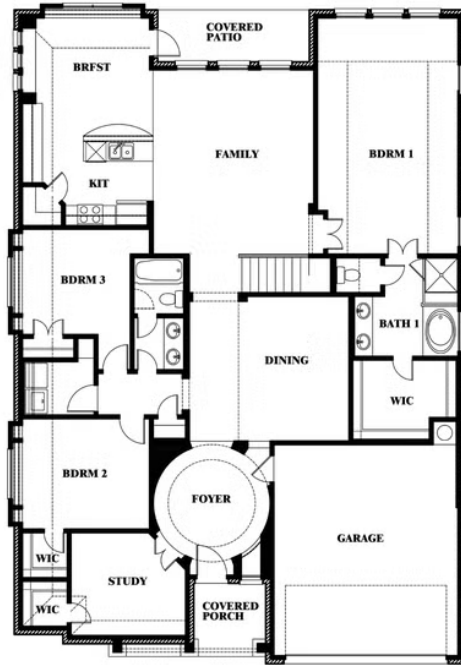

Carolina III

SOMERSET

3308 LAKEMONT DRIVE, MANSFIELD, TX 76084

Carolina III