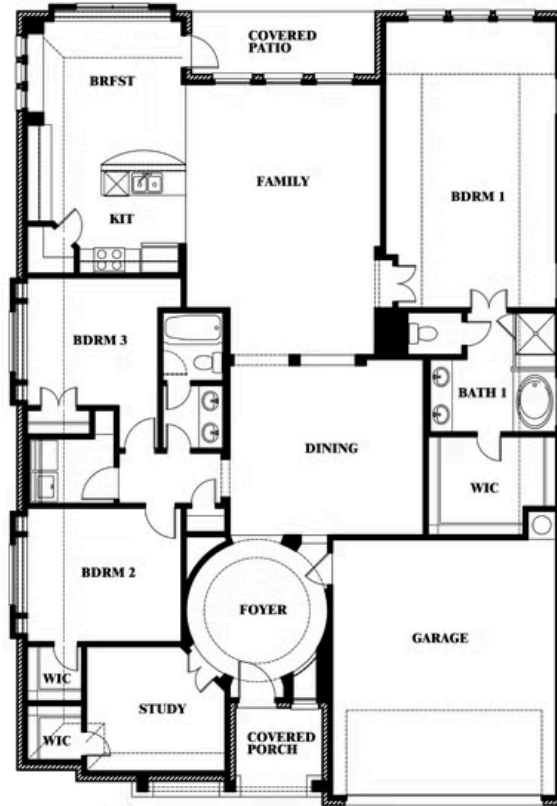

2.0
BATHROOMS

2
CAR GARAGE

ELEVATION C

ELEVATION A

ELEVATION A

ELEVATION AS

ELEVATION AS

ELEVATION D

ELEVATION D

ELEVATION E

ELEVATION E

ELEVATION F

ELEVATION F

Carolina

SOMERSET

3308 LAKEMONT DRIVE, MANSFIELD, TX 76084

Carolina

This brochure is for general informational purposes and is to be used as a guide only. Changes may be made during the development process and floorplans, dimensions, fixtures, fittings, finishes and specifications are subject to change without notice. Window placement, balcony configuration, wardrobe sizes and living areas may vary slightly within each plan type. EQUAL HOUSING OPPORTUNITY