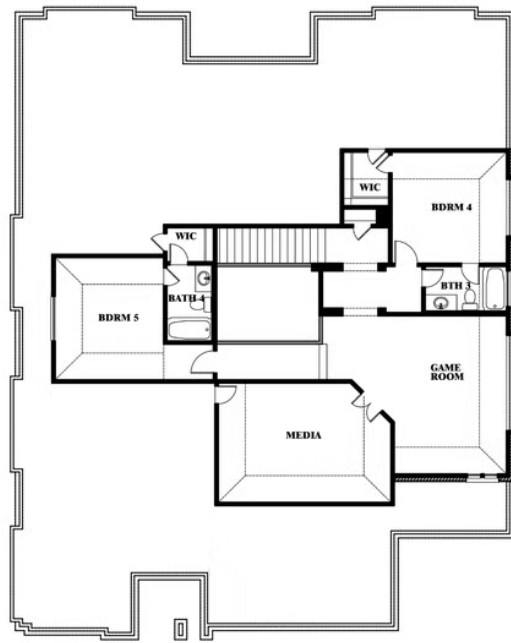

Primrose FE VI

SOMERSET CLASSIC 80S

3308 LAKEMONT DRIVE, MANSFIELD, TX 76084

Primrose FE VI