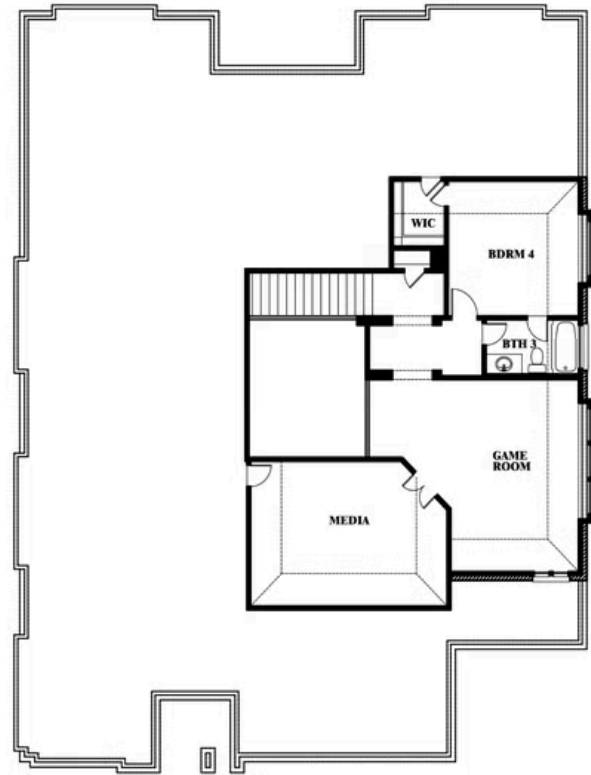

Primrose FE V

HOMES FROM
\$687,990

CLASSIC SERIES

SOMERSET CLASSIC 80S

3308 LAKEMONT DRIVE, MANSFIELD, TX 76084

3,733
SQUARE FEET

4
BEDROOMS

3.5
BATHROOMS

3
CAR GARAGE

ELEVATION A

ELEVATION B

ELEVATION B

ELEVATION C

ELEVATION C

Document generated Dec 27, 2024. Prices, plans, square footage, features and materials are subject to change at any time without notice and vary among communities. Listed prices are for informational purposes only, are not binding, and do not create any contractual obligation(s). The price of any home is dependent on numerous factors, all of which are unique to a specific home, and is not guaranteed until specified in a binding contract. Pricing of elevations and additional optional beds/baths vary per plan. Some plans require a premium homesite. Please ask the Community Manager for details. Renderings of homes are artist concepts and may not reflect exact colors and materials.

Primrose FE V

SOMERSET CLASSIC 80S
3308 LAKEMONT DRIVE, MANSFIELD, TX 76084

Primrose FE V

This brochure is for general informational purposes and is to be used as a guide only. Changes may be made during the development process and floorplans, dimensions, fixtures, fittings, finishes and specifications are subject to change without notice. Window placement, balcony configuration, wardrobe sizes and living areas may vary slightly within each plan type. EQUAL HOUSING OPPORTUNITY