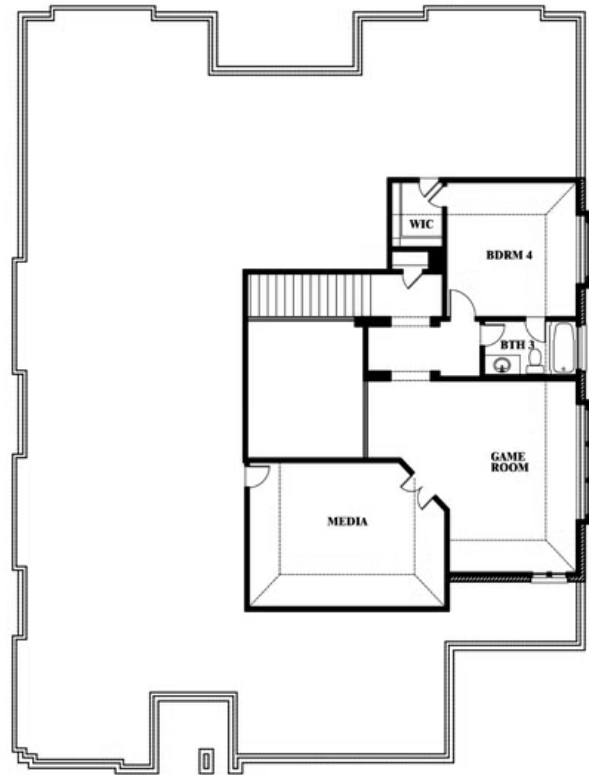

Primrose FE V

SOMERSET CLASSIC 80S

3308 LAKEMONT DRIVE, MANSFIELD, TX 76084

Primrose FE V

This brochure is for general informational purposes and is to be used as a guide only. Changes may be made during the development process and floorplans, dimensions, fixtures, fittings, finishes and specifications are subject to change without notice. Window placement, balcony configuration, wardrobe sizes and living areas may vary slightly within each plan type. EQUAL HOUSING OPPORTUNITY

Document generated Nov 21, 2024. Prices, plans, square footage, features and materials are subject to change at any time without notice and vary among communities. Listed prices are for informational purposes only, are not binding, and do not create any contractual obligation(s). The price of any home is dependent on numerous factors, all of which are unique to a specific home, and is not guaranteed until specified in a binding contract. Pricing of elevations and additional optional beds/baths vary per plan. Some plans require a premium homesite. Please ask the Community Manager for details. Renderings of homes are artist concepts and may not reflect exact colors and materials.