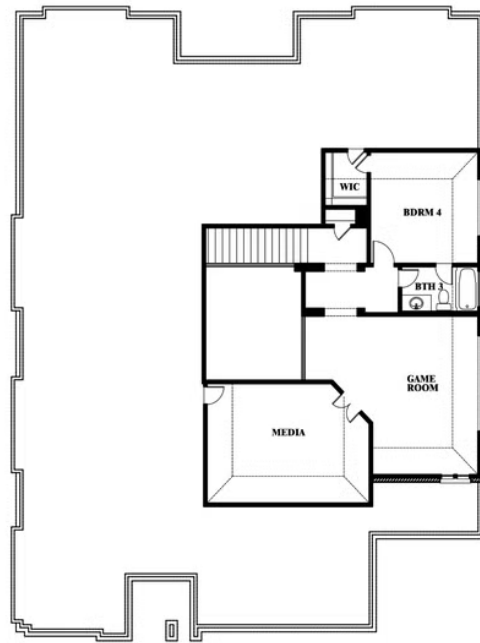

Primrose FE V

SOMERSET CLASSIC 80S

3308 LAKEMONT DRIVE, MANSFIELD, TX 76084

Primrose FE V