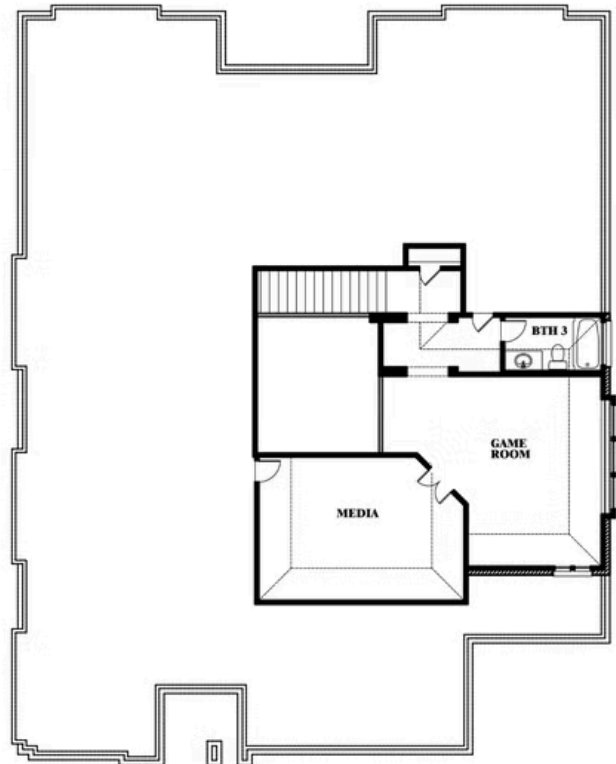

Primrose FE III

HOMES FROM
\$681,990

CLASSIC SERIES

SOMERSET CLASSIC 80S

2006 PORTRUSH LANE, MANSFIELD, TX 76084

3 Car Garage Included

3,525
SQUARE FEET

3
BEDROOMS

Primrose FE III

SOMERSET CLASSIC 80S
2006 PORTRUSH LANE, MANSFIELD, TX 76084

Primrose FE III

This brochure is for general informational purposes and is to be used as a guide only. Changes may be made during the development process and floorplans, dimensions, fixtures, fittings, finishes and specifications are subject to change without notice. Window placement, balcony configuration, wardrobe sizes and living areas may vary slightly within each plan type. EQUAL HOUSING OPPORTUNITY