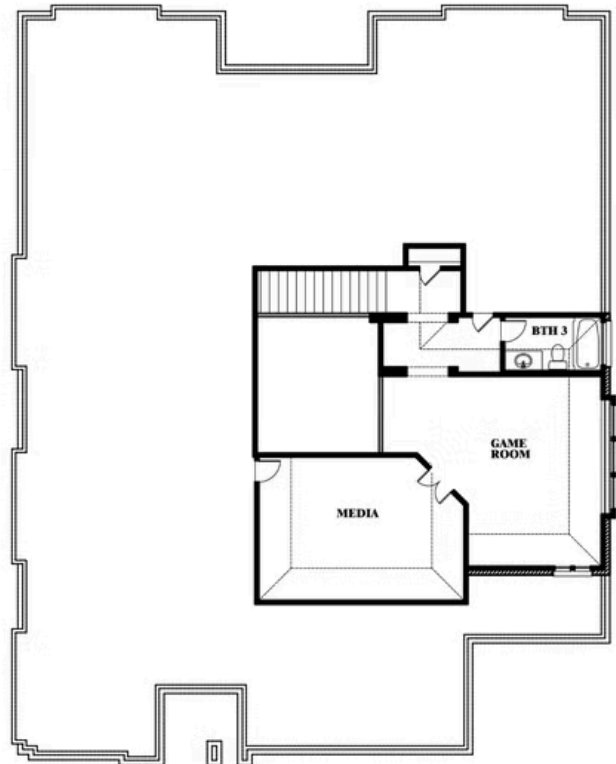

Primrose FE III

HOMES FROM
\$681,990

CLASSIC SERIES

SOMERSET CLASSIC 80S

2006 PORTRUSH LANE, MANSFIELD, TX 76084

3 Car Garage Included

3,525
SQUARE FEET

3
BEDROOMS

3.5
BATHROOMS

3
CAR GARAGE

Document generated Mar 14, 2025. Prices, plans, square footage, features and materials are subject to change at any time without notice and vary among communities. Listed prices are for informational purposes only, are not binding, and do not create any contractual obligation(s). The price of any home is dependent on numerous factors, all of which are unique to a specific home, and is not guaranteed until specified in a binding contract. Pricing of elevations and additional optional beds/baths vary per plan. Some plans require a premium homesite. Please ask the Community Manager for details. Renderings of homes are artist concepts and may not reflect exact colors and materials.

Primrose FE III

SOMERSET CLASSIC 80S
2006 PORTRUSH LANE, MANSFIELD, TX 76084

Primrose FE III

This brochure is for general informational purposes and is to be used as a guide only. Changes may be made during the development process and floorplans, dimensions, fixtures, fittings, finishes and specifications are subject to change without notice. Window placement, balcony configuration, wardrobe sizes and living areas may vary slightly within each plan type. EQUAL HOUSING OPPORTUNITY