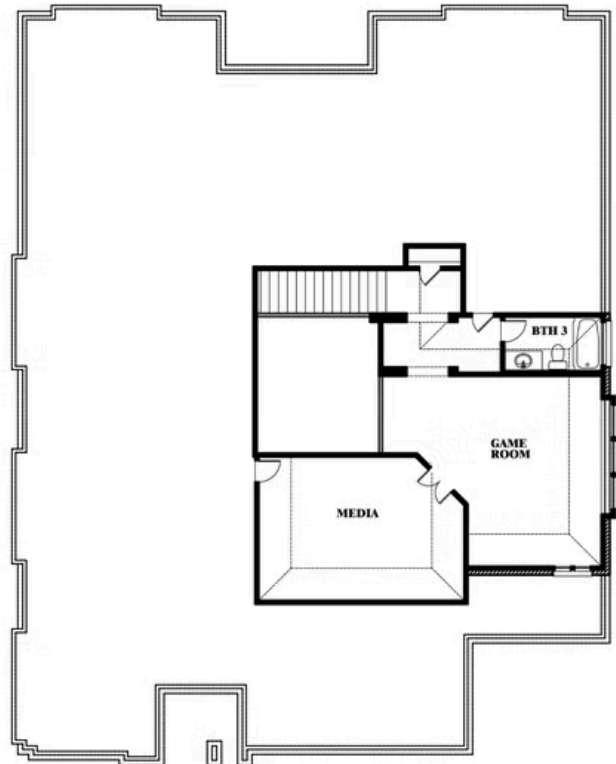

Primrose FE III

HOMES FROM
\$671,990

CLASSIC SERIES

SOMERSET CLASSIC 80S

3308 LAKEMONT DRIVE, MANSFIELD, TX 76084

3,525
SQUARE FEET

3
BEDROOMS

3.5
BATHROOMS

3
CAR GARAGE

ELEVATION A

ELEVATION B

ELEVATION B

ELEVATION C

ELEVATION C

Document generated Dec 27, 2024. Prices, plans, square footage, features and materials are subject to change at any time without notice and vary among communities. Listed prices are for informational purposes only, are not binding, and do not create any contractual obligation(s). The price of any home is dependent on numerous factors, all of which are unique to a specific home, and is not guaranteed until specified in a binding contract. Pricing of elevations and additional optional beds/baths vary per plan. Some plans require a premium homesite. Please ask the Community Manager for details. Renderings of homes are artist concepts and may not reflect exact colors and materials.

Primrose FE III

SOMERSET CLASSIC 80S
3308 LAKEMONT DRIVE, MANSFIELD, TX 76084

Primrose FE III

This brochure is for general informational purposes and is to be used as a guide only. Changes may be made during the development process and floorplans, dimensions, fixtures, fittings, finishes and specifications are subject to change without notice. Window placement, balcony configuration, wardrobe sizes and living areas may vary slightly within each plan type. EQUAL HOUSING OPPORTUNITY