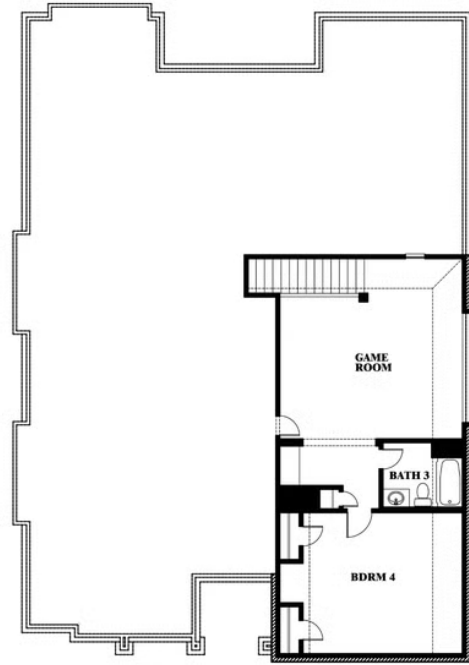

Carolina III

SOMERSET CLASSIC 80S
3308 LAKEMONT DRIVE, MANSFIELD, TX 76084

Carolina III