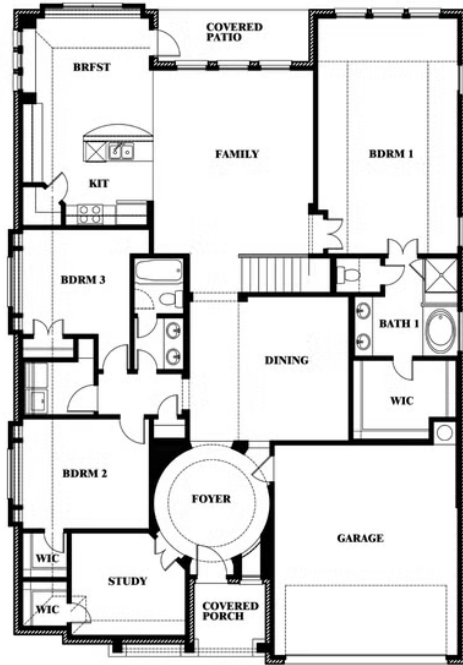

Carolina III

SOMERSET CLASSIC 80S
3308 LAKEMONT DRIVE, MANSFIELD, TX 76084

Carolina III