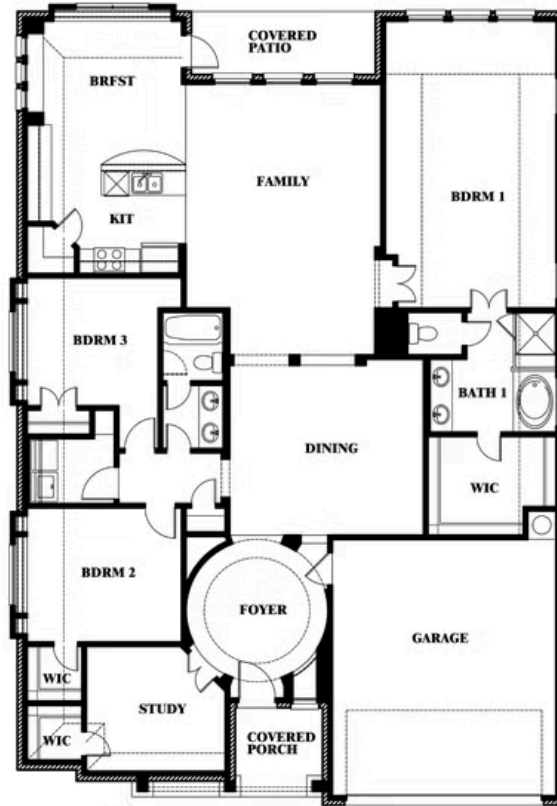

Carolina

HOMES FROM
\$554,990

CLASSIC SERIES

SOMERSET CLASSIC 80S

3308 LAKEMONT DRIVE, MANSFIELD, TX 76084

2,313
SQUARE FEET

3
BEDROOMS

2.0
BATHROOMS

3
CAR GARAGE

ELEVATION C

ELEVATION A

ELEVATION A

ELEVATION AS

ELEVATION AS

ELEVATION D

ELEVATION D

Carolina

SOMERSET CLASSIC 80S
3308 LAKEMONT DRIVE, MANSFIELD, TX 76084

Carolina

This brochure is for general informational purposes and is to be used as a guide only. Changes may be made during the development process and floorplans, dimensions, fixtures, fittings, finishes and specifications are subject to change without notice. Window placement, balcony configuration, wardrobe sizes and living areas may vary slightly within each plan type. EQUAL HOUSING OPPORTUNITY