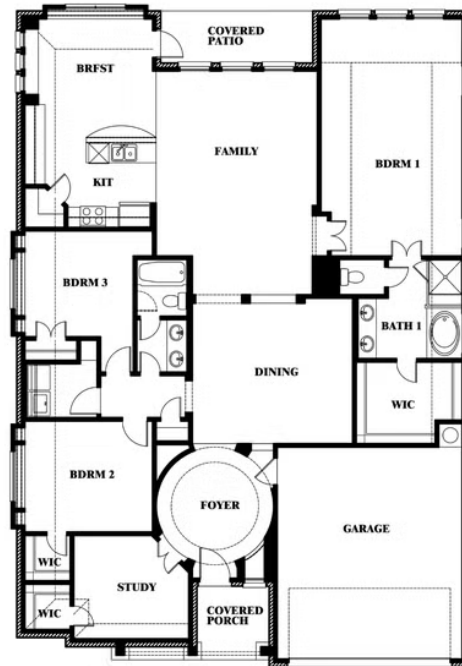

Carolina

SOMERSET CLASSIC 80S

3308 LAKEMONT DRIVE, MANSFIELD, TX 76084

Carolina