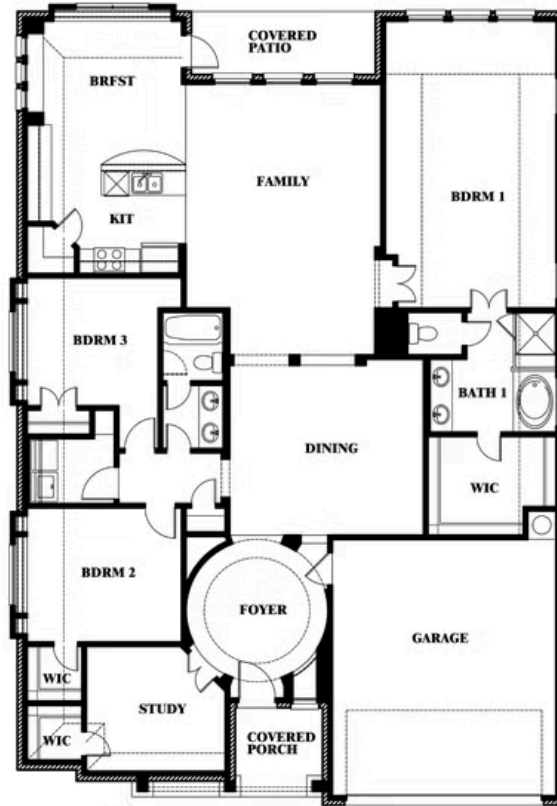

Carolina

HOMES FROM
\$564,990

CLASSIC SERIES

SOMERSET CLASSIC 80S

2006 PORTRUSH LANE, MANSFIELD, TX 76084

3 Car Garage Included

2,313
SQUARE FEET

3
BEDROOMS

2.0
BATHROOMS

3
CAR GARAGE

ELEVATION C

ELEVATION A

ELEVATION AS

ELEVATION D

ELEVATION E

ELEVATION F

Carolina

SOMERSET CLASSIC 80S
2006 PORTRUSH LANE, MANSFIELD, TX 76084

Carolina

This brochure is for general informational purposes and is to be used as a guide only. Changes may be made during the development process and floorplans, dimensions, fixtures, fittings, finishes and specifications are subject to change without notice. Window placement, balcony configuration, wardrobe sizes and living areas may vary slightly within each plan type. EQUAL HOUSING OPPORTUNITY