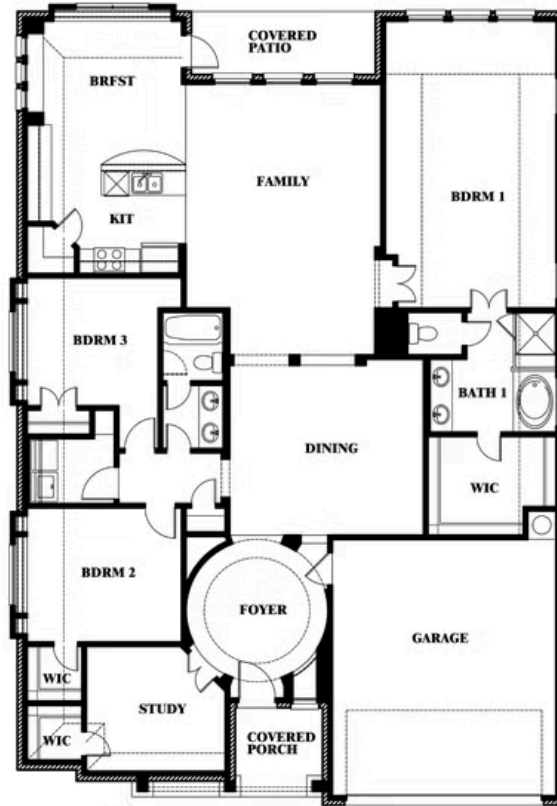

Carolina

SOMERSET CLASSIC 80S
2006 PORTRUSH LANE, MANSFIELD, TX 76084

Carolina

This brochure is for general informational purposes and is to be used as a guide only. Changes may be made during the development process and floorplans, dimensions, fixtures, fittings, finishes and specifications are subject to change without notice. Window placement, balcony configuration, wardrobe sizes and living areas may vary slightly within each plan type. EQUAL HOUSING OPPORTUNITY

Document generated Mar 31, 2025. Prices, plans, square footage, features and materials are subject to change at any time without notice and vary among communities. Listed prices are for informational purposes only, are not binding, and do not create any contractual obligation(s). The price of any home is dependent on numerous factors, all of which are unique to a specific home, and is not guaranteed until specified in a binding contract. Pricing of elevations and additional optional beds/baths vary per plan. Some plans require a premium homesite. Please ask the Community Manager for details. Renderings of homes are artist concepts and may not reflect exact colors and materials.