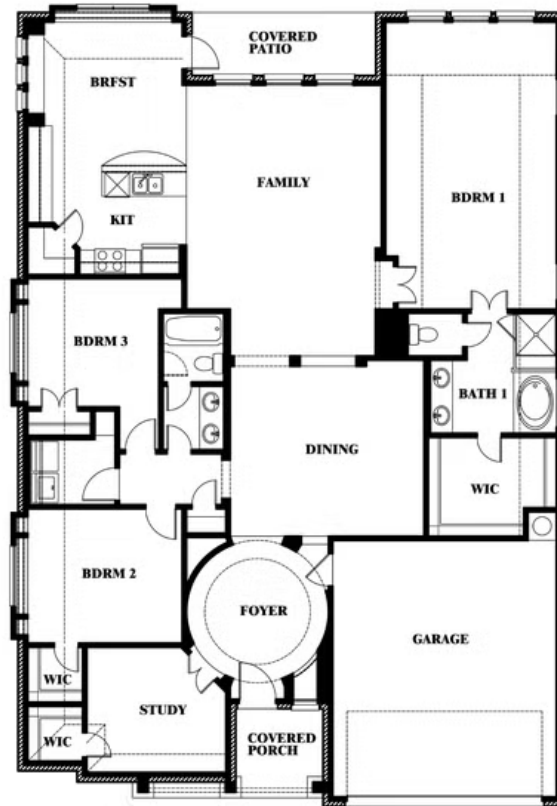

Carolina

HOMES FROM
\$554,990

CLASSIC SERIES

SOMERSET CLASSIC 80S

3308 LAKEMONT DRIVE, MANSFIELD, TX 76084

2,313
SQUARE FEET

3
BEDROOMS

2.0
BATHROOMS

3
CAR GARAGE

ELEVATION C

ELEVATION A

ELEVATION A

ELEVATION AS

ELEVATION AS

ELEVATION D

ELEVATION D

Carolina

SOMERSET CLASSIC 80S

3308 LAKEMONT DRIVE, MANSFIELD, TX 76084

Carolina

This brochure is for general informational purposes and is to be used as a guide only. Changes may be made during the development process and floorplans, dimensions, fixtures, fittings, finishes and specifications are subject to change without notice. Window placement, balcony configuration, wardrobe sizes and living areas may vary slightly within each plan type. EQUAL HOUSING OPPORTUNITY