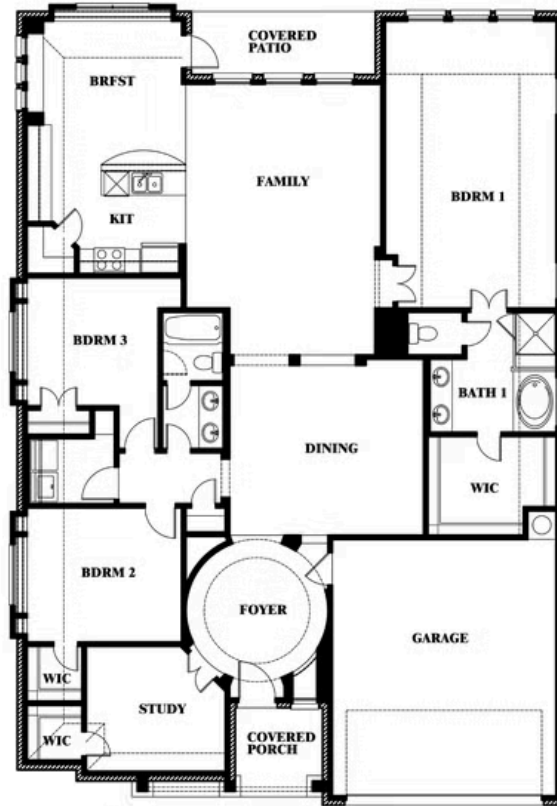

Carolina

HOMES FROM
\$554,990

CLASSIC SERIES

SOMERSET CLASSIC 80S

3308 LAKEMONT DRIVE, MANSFIELD, TX 76084

2,313
SQUARE FEET

3
BEDROOMS

2.0
BATHROOMS

3
CAR GARAGE

ELEVATION C

Document generated Dec 21, 2024. Prices, plans, square footage, features and materials are subject to change at any time without notice and vary among communities. Listed prices are for informational purposes only, are not binding, and do not create any contractual obligation(s). The price of any home is dependent on numerous factors, all of which are unique to a specific home, and is not guaranteed until specified in a binding contract. Pricing of elevations and additional optional beds/baths vary per plan. Some plans require a premium homesite. Please ask the Community Manager for details. Renderings of homes are artist concepts and may not reflect exact colors and materials.

Carolina

SOMERSET CLASSIC 80S
3308 LAKEMONT DRIVE, MANSFIELD, TX 76084

Carolina

This brochure is for general informational purposes and is to be used as a guide only. Changes may be made during the development process and floorplans, dimensions, fixtures, fittings, finishes and specifications are subject to change without notice. Window placement, balcony configuration, wardrobe sizes and living areas may vary slightly within each plan type. EQUAL HOUSING OPPORTUNITY