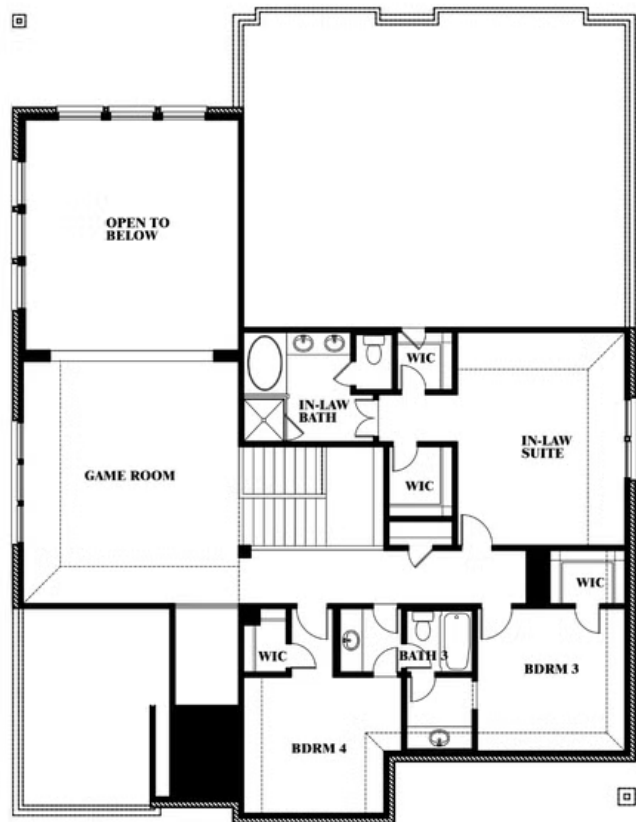

Bellflower III

HOMES FROM
\$699,990

CLASSIC SERIES

SOMERSET CLASSIC 80S

3308 LAKEMONT DRIVE, MANSFIELD, TX 76084

3,979
SQUARE FEET

5
BEDROOMS

4.5
BATHROOMS

Bellflower III

SOMERSET CLASSIC 80S

3308 LAKEMONT DRIVE, MANSFIELD, TX 76084

BELLFLOWER III FLOOR PLAN

Bellflower III

This brochure is for general informational purposes and is to be used as a guide only. Changes may be made during the development process and floorplans, dimensions, fixtures, fittings, finishes and specifications are subject to change without notice. Window placement, balcony configuration, wardrobe sizes and living areas may vary slightly within each plan type. EQUAL HOUSING OPPORTUNITY