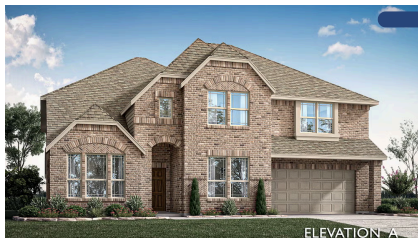

Bellflower III

HOMES FROM
\$699,990

CLASSIC SERIES

SOMERSET CLASSIC 80S

3308 LAKEMONT DRIVE, MANSFIELD, TX 76084

3,979
SQUARE FEET

5
BEDROOMS

4.5
BATHROOMS

2
CAR GARAGE

Document generated Dec 21, 2024. Prices, plans, square footage, features and materials are subject to change at any time without notice and vary among communities. Listed prices are for informational purposes only, are not binding, and do not create any contractual obligation(s). The price of any home is dependent on numerous factors, all of which are unique to a specific home, and is not guaranteed until specified in a binding contract. Pricing of elevations and additional optional beds/baths vary per plan. Some plans require a premium homesite. Please ask the Community Manager for details. Renderings of homes are artist concepts and may not reflect exact colors and materials.

Bellflower III

SOMERSET CLASSIC 80S
3308 LAKEMONT DRIVE, MANSFIELD, TX 76084

BELLFLOWER III FLOOR PLAN

Bellflower III

This brochure is for general informational purposes and is to be used as a guide only. Changes may be made during the development process and floorplans, dimensions, fixtures, fittings, finishes and specifications are subject to change without notice. Window placement, balcony configuration, wardrobe sizes and living areas may vary slightly within each plan type. EQUAL HOUSING OPPORTUNITY