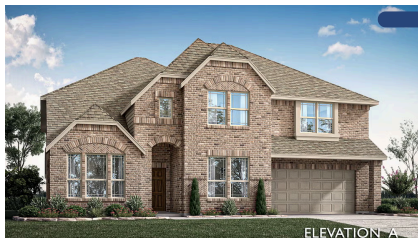

# Bellflower III

HOMES FROM  
**\$699,990**

CLASSIC SERIES

## SOMERSET CLASSIC 80S

3308 LAKEMONT DRIVE, MANSFIELD, TX 76084

**3,979**  
SQUARE FEET

**5**  
BEDROOMS

**4.5**  
BATHROOMS

**2**  
CAR GARAGE

Document generated Jan 22, 2025. Prices, plans, square footage, features and materials are subject to change at any time without notice and vary among communities. Listed prices are for informational purposes only, are not binding, and do not create any contractual obligation(s). The price of any home is dependent on numerous factors, all of which are unique to a specific home, and is not guaranteed until specified in a binding contract. Pricing of elevations and additional optional beds/baths vary per plan. Some plans require a premium homesite. Please ask the Community Manager for details. Renderings of homes are artist concepts and may not reflect exact colors and materials.

# Bellflower III

**SOMERSET CLASSIC 80S**  
3308 LAKEMONT DRIVE, MANSFIELD, TX 76084

**BELLFLOWER III FLOOR PLAN**