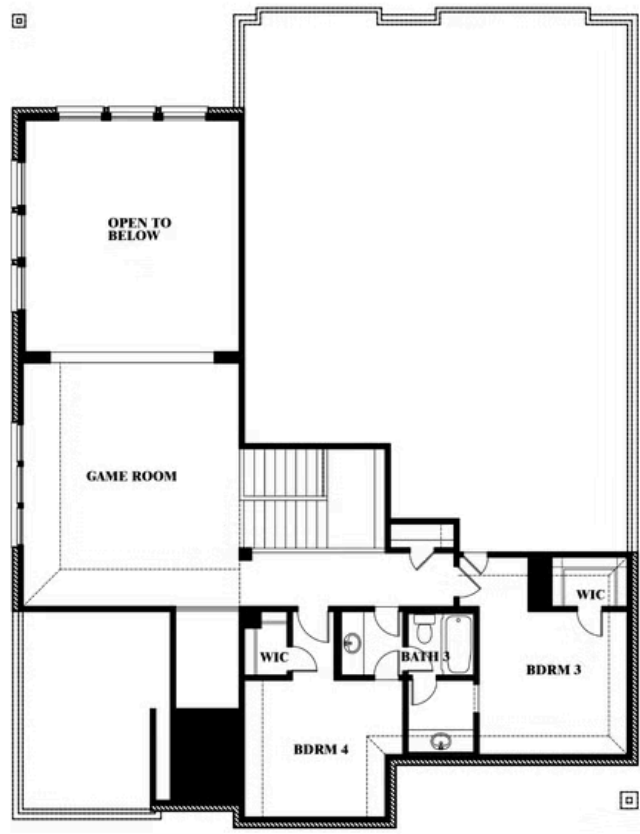

Bellflower

HOMES FROM
\$649,990

CLASSIC SERIES

SOMERSET CLASSIC 80S

3308 LAKEMONT DRIVE, MANSFIELD, TX 76084

3,527
SQUARE FEET

4
BEDROOMS

3.5
BATHROOMS

2
CAR GARAGE

ELEVATION D

ELEVATION A

ELEVATION A

ELEVATION AS

ELEVATION AS

ELEVATION B

ELEVATION B

Bellflower

SOMERSET CLASSIC 80S
3308 LAKEMONT DRIVE, MANSFIELD, TX 76084

BELLFLOWER FLOOR PLAN

Bellflower

This brochure is for general informational purposes and is to be used as a guide only. Changes may be made during the development process and floorplans, dimensions, fixtures, fittings, finishes and specifications are subject to change without notice. Window placement, balcony configuration, wardrobe sizes and living areas may vary slightly within each plan type. EQUAL HOUSING OPPORTUNITY