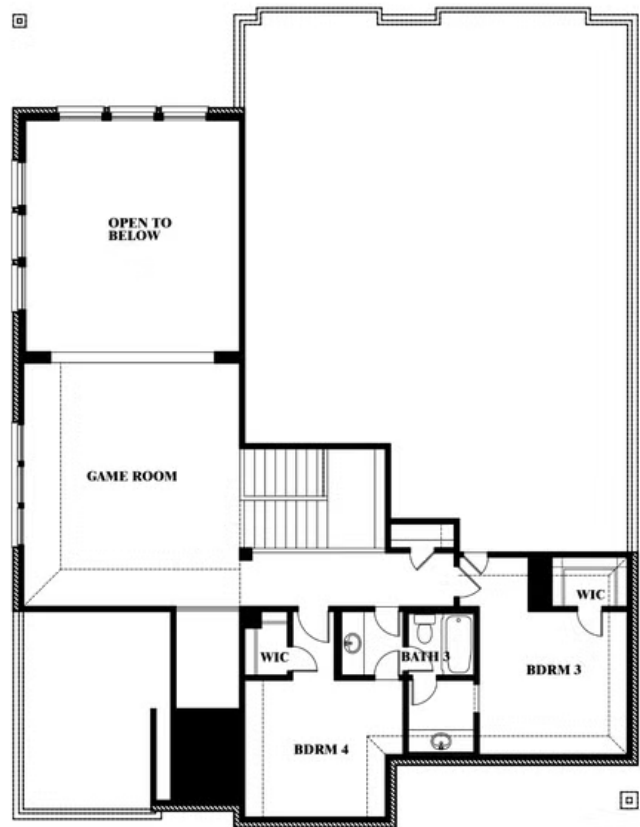

Bellflower

HOMES FROM
\$649,990

CLASSIC SERIES

SOMERSET CLASSIC 80S

3308 LAKEMONT DRIVE, MANSFIELD, TX 76084

3,527
SQUARE FEET

4
BEDROOMS

3.5
BATHROOMS

2
CAR GARAGE

ELEVATION D

ELEVATION A

ELEVATION A

ELEVATION AS

ELEVATION AS

ELEVATION B

ELEVATION B

Bellflower

SOMERSET CLASSIC 80S

3308 LAKEMONT DRIVE, MANSFIELD, TX 76084

Bellflower

This brochure is for general informational purposes and is to be used as a guide only. Changes may be made during the development process and floorplans, dimensions, fixtures, fittings, finishes and specifications are subject to change without notice. Window placement, balcony configuration, wardrobe sizes and living areas may vary slightly within each plan type. EQUAL HOUSING OPPORTUNITY