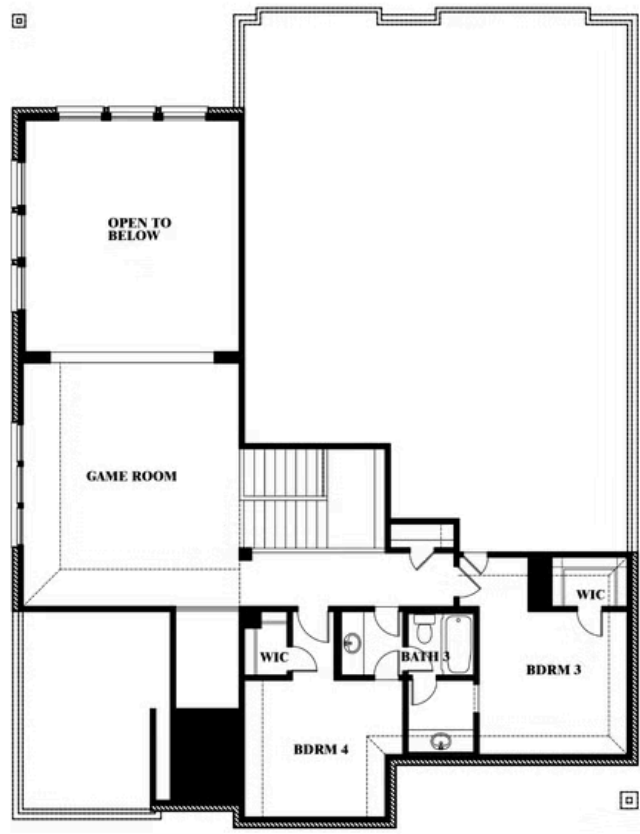

Bellflower

HOMES FROM
\$654,990

CLASSIC SERIES

SOMERSET CLASSIC 80S

3308 LAKEMONT DRIVE, MANSFIELD, TX 76084

2.5 Car Garage Included

3,527
SQUARE FEET

4
BEDROOMS

3.5
BATHROOMS

2
CAR GARAGE

ELEVATION D

ELEVATION A

ELEVATION A

ELEVATION AS

ELEVATION AS

ELEVATION B

Bellflower

SOMERSET CLASSIC 80S
3308 LAKEMONT DRIVE, MANSFIELD, TX 76084

BELFLOWER FLOOR PLAN

Bellflower

This brochure is for general informational purposes and is to be used as a guide only. Changes may be made during the development process and floorplans, dimensions, fixtures, fittings, finishes and specifications are subject to change without notice. Window placement, balcony configuration, wardrobe sizes and living areas may vary slightly within each plan type. EQUAL HOUSING OPPORTUNITY