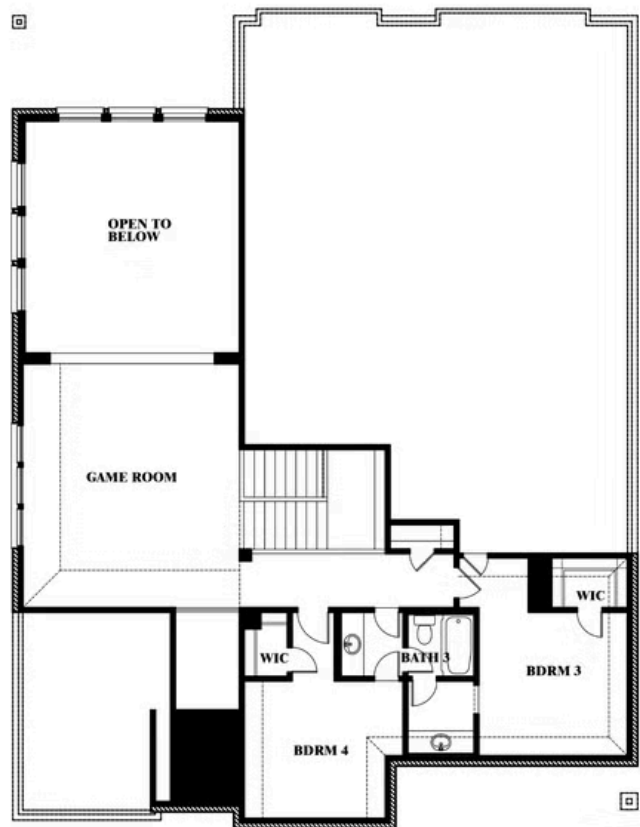

Bellflower

HOMES FROM
\$649,990

CLASSIC SERIES

SOMERSET CLASSIC 80S

3308 LAKEMONT DRIVE, MANSFIELD, TX 76084

3,527
SQUARE FEET

4
BEDROOMS

3.5
BATHROOMS

2
CAR GARAGE

ELEVATION D

ELEVATION A

ELEVATION A

ELEVATION AS

ELEVATION AS

ELEVATION B

ELEVATION B

Bellflower

SOMERSET CLASSIC 80S
3308 LAKEMONT DRIVE, MANSFIELD, TX 76084

Bellflower

This brochure is for general informational purposes and is to be used as a guide only. Changes may be made during the development process and floorplans, dimensions, fixtures, fittings, finishes and specifications are subject to change without notice. Window placement, balcony configuration, wardrobe sizes and living areas may vary slightly within each plan type. EQUAL HOUSING OPPORTUNITY