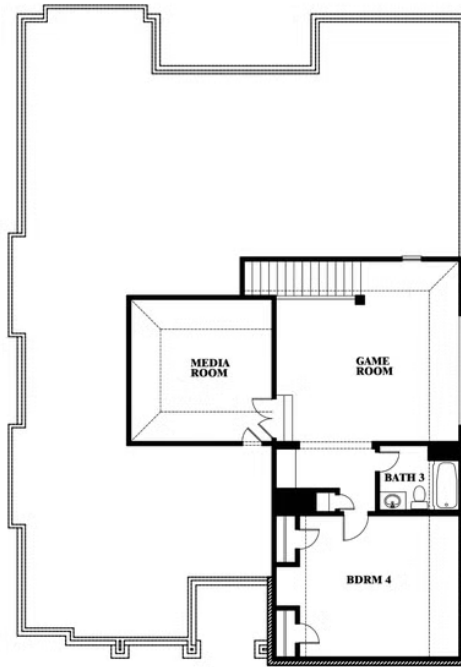

ELEVATION C

ELEVATION C

ELEVATION F

ELEVATION F

Carolina IV

SOMERSET CLASSIC 70S

3308 LAKEMONT DRIVE, MANSFIELD, TX 76084

Carolina IV