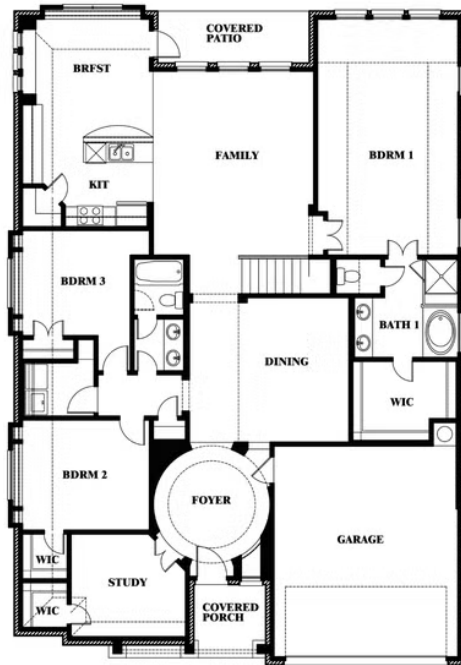

Carolina IV

SOMERSET CLASSIC 70S

3308 LAKEMONT DRIVE, MANSFIELD, TX 76084

Carolina IV