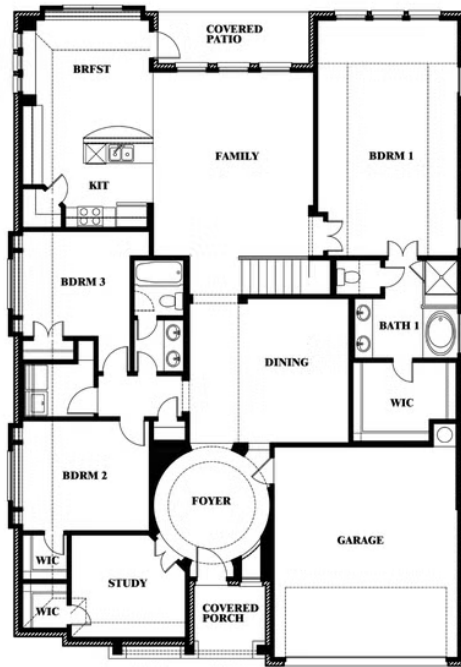

Carolina III

SOMERSET CLASSIC 70S

3308 LAKEMONT DRIVE, MANSFIELD, TX 76084

Carolina III