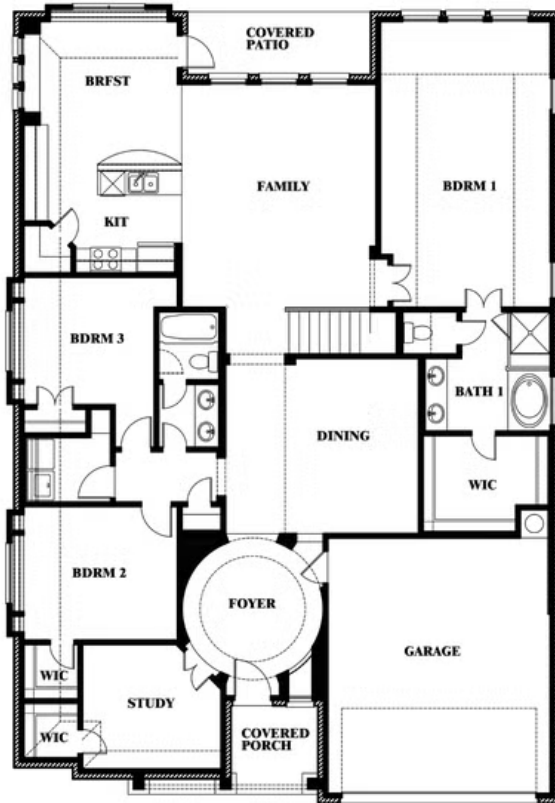

Carolina III

HOMES FROM
\$582,990

CLASSIC SERIES

SOMERSET CLASSIC 70S

3308 LAKEMONT DRIVE, MANSFIELD, TX 76084

3 Car Garage Included

3,067
SQUARE FEET

4
BEDROOMS

3.0
BATHROOMS

3
CAR GARAGE

ELEVATION AS

ELEVATION A

ELEVATION A

ELEVATION C

ELEVATION C

ELEVATION D

ELEVATION D

ELEVATION E

ELEVATION E

ELEVATION F

ELEVATION F

Carolina III

SOMERSET CLASSIC 70S

3308 LAKEMONT DRIVE, MANSFIELD, TX 76084

Carolina III

This brochure is for general informational purposes and is to be used as a guide only. Changes may be made during the development process and floorplans, dimensions, fixtures, fittings, finishes and specifications are subject to change without notice. Window placement, balcony configuration, wardrobe sizes and living areas may vary slightly within each plan type. EQUAL HOUSING OPPORTUNITY