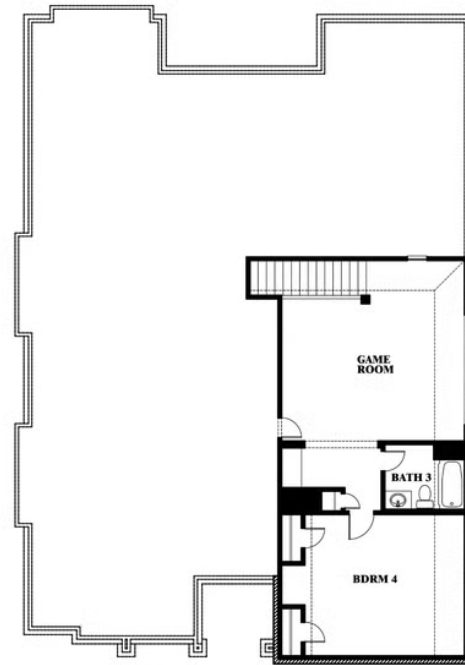

Carolina III

SOMERSET CLASSIC 70S

3308 LAKEMONT DRIVE, MANSFIELD, TX 76084

Carolina III