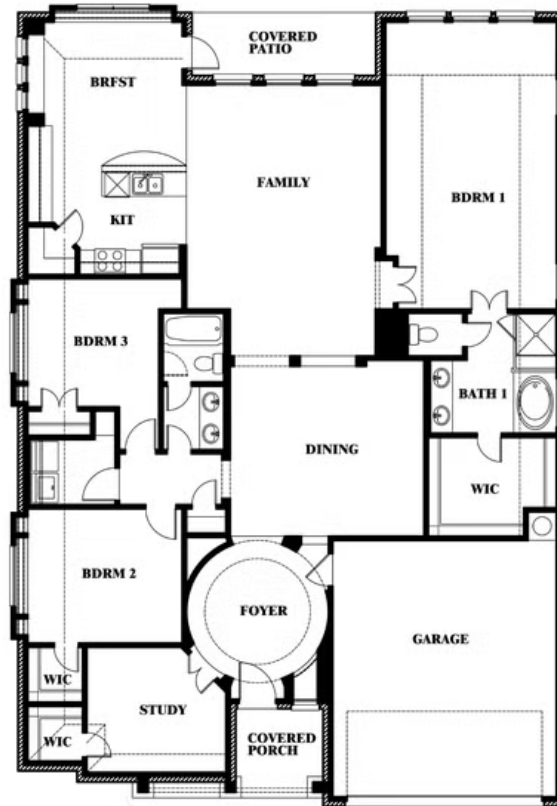

Carolina

HOMES FROM
\$524,990

CLASSIC SERIES

SOMERSET CLASSIC 70S

3308 LAKEMONT DRIVE, MANSFIELD, TX 76084

3 Car Garage Included

2,313
SQUARE FEET

3
BEDROOMS

2.0
BATHROOMS

3
CAR GARAGE

ELEVATION C

ELEVATION A

ELEVATION AS

ELEVATION D

ELEVATION E

ELEVATION F

Carolina

SOMERSET CLASSIC 70S

3308 LAKEMONT DRIVE, MANSFIELD, TX 76084

Carolina

This brochure is for general informational purposes and is to be used as a guide only. Changes may be made during the development process and floorplans, dimensions, fixtures, fittings, finishes and specifications are subject to change without notice. Window placement, balcony configuration, wardrobe sizes and living areas may vary slightly within each plan type. EQUAL HOUSING OPPORTUNITY