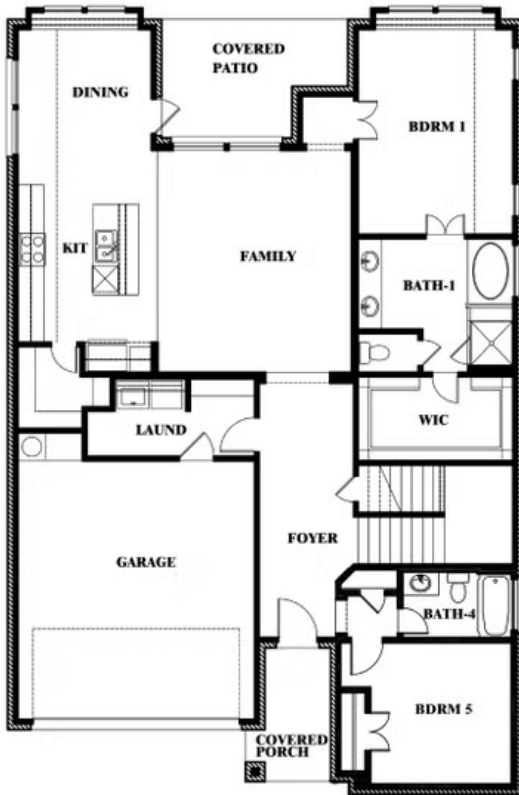

Violet IV

HOMES FROM
\$539,990

CLASSIC SERIES

SOMERSET CLASSIC 60S

3308 LAKEMONT DRIVE, MANSFIELD, TX 76084

2.5 Car Garage

2,838
SQUARE FEET

4
BEDROOMS

VIOLET IV FLOOR PLAN

SOMERSET CLASSIC 60S

3308 LAKEMONT DRIVE, MANSFIELD, TX 76084

Violet IV

This brochure is for general informational purposes and is to be used as a guide only. Changes may be made during the development process and floorplans, dimensions, fixtures, fittings, finishes and specifications are subject to change without notice. Window placement, balcony configuration, wardrobe sizes and living areas may vary slightly within each plan type. EQUAL HOUSING OPPORTUNITY

Violet IV

SOMERSET CLASSIC 60S

3308 LAKEMONT DRIVE, MANSFIELD, TX 76084

VIOLET IV FLOOR PLAN WITH OPTIONAL BEDROOM AT STUDY

Violet IV Opt. Bed 5 & Bath 4 at Study

This brochure is for general informational purposes and is to be used as a guide only. Changes may be made during the development process and floorplans, dimensions, fixtures, fittings, finishes and specifications are subject to change without notice. Window placement, balcony configuration, wardrobe sizes and living areas may vary slightly within each plan type. EQUAL HOUSING OPPORTUNITY