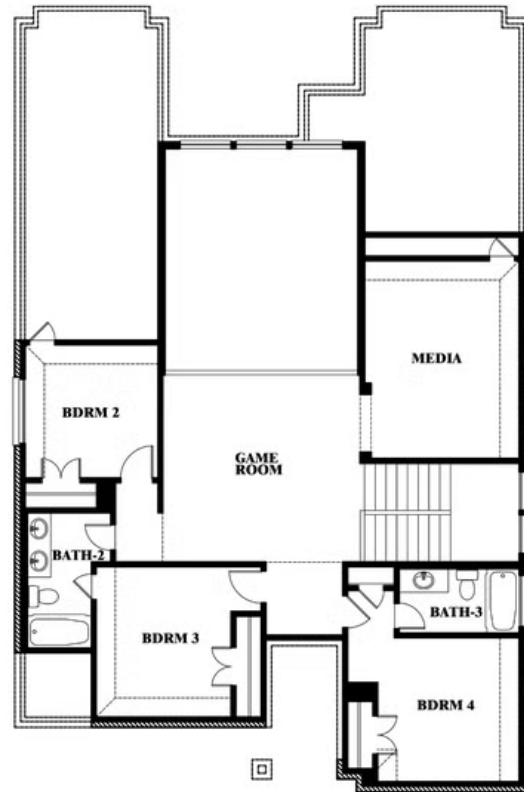

Violet IV

HOMES FROM
\$539,990

CLASSIC SERIES

SOMERSET CLASSIC 60S

3308 LAKEMONT DRIVE, MANSFIELD, TX 76084

2.5 Car Garage

2,838
SQUARE FEET

4
BEDROOMS

3.5
BATHROOMS

2.5
CAR GARAGE

ELEVATION A

ELEVATION AS

ELEVATION B

ELEVATION C

ELEVATION D

Violet IV

VIOLET IV FLOOR PLAN

SOMERSET CLASSIC 60S

3308 LAKEMONT DRIVE, MANSFIELD, TX 76084

Violet IV

This brochure is for general informational purposes and is to be used as a guide only. Changes may be made during the development process and floorplans, dimensions, fixtures, fittings, finishes and specifications are subject to change without notice. Window placement, balcony configuration, wardrobe sizes and living areas may vary slightly within each plan type. EQUAL HOUSING OPPORTUNITY

Violet IV

SOMERSET CLASSIC 60S

3308 LAKEMONT DRIVE, MANSFIELD, TX 76084

VIOLET IV FLOOR PLAN WITH OPTIONAL BEDROOM AT STUDY

Violet IV Opt. Bed 5 & Bath 4 at Study

This brochure is for general informational purposes and is to be used as a guide only. Changes may be made during the development process and floorplans, dimensions, fixtures, fittings, finishes and specifications are subject to change without notice. Window placement, balcony configuration, wardrobe sizes and living areas may vary slightly within each plan type. EQUAL HOUSING OPPORTUNITY