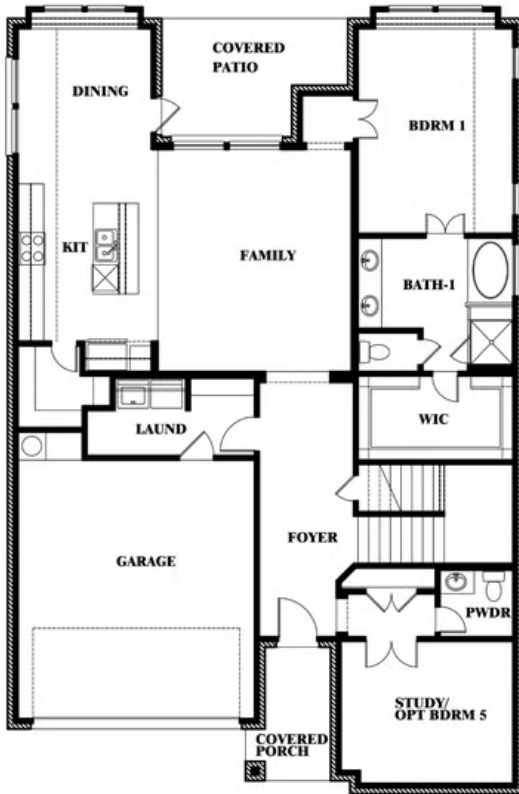

Violet IV

HOMES FROM
\$539,990

CLASSIC SERIES

SOMERSET CLASSIC 60S

3308 LAKEMONT DRIVE, MANSFIELD, TX 76084

2.5 Car Garage

2,838
SQUARE FEET

4
BEDROOMS

3.5
BATHROOMS

2.5
CAR GARAGE

ELEVATION A

ELEVATION AS

ELEVATION B

ELEVATION C

ELEVATION D

Violet IV

VIOLET IV FLOOR PLAN

SOMERSET CLASSIC 60S

3308 LAKEMONT DRIVE, MANSFIELD, TX 76084

Violet IV

This brochure is for general informational purposes and is to be used as a guide only. Changes may be made during the development process and floorplans, dimensions, fixtures, fittings, finishes and specifications are subject to change without notice. Window placement, balcony configuration, wardrobe sizes and living areas may vary slightly within each plan type. EQUAL HOUSING OPPORTUNITY

Violet IV

SOMERSET CLASSIC 60S

3308 LAKEMONT DRIVE, MANSFIELD, TX 76084

VIOLET IV FLOOR PLAN WITH OPTIONAL BEDROOM AT STUDY

Violet IV Opt. Bed 5 & Bath 4 at Study

This brochure is for general informational purposes and is to be used as a guide only. Changes may be made during the development process and floorplans, dimensions, fixtures, fittings, finishes and specifications are subject to change without notice. Window placement, balcony configuration, wardrobe sizes and living areas may vary slightly within each plan type. EQUAL HOUSING OPPORTUNITY