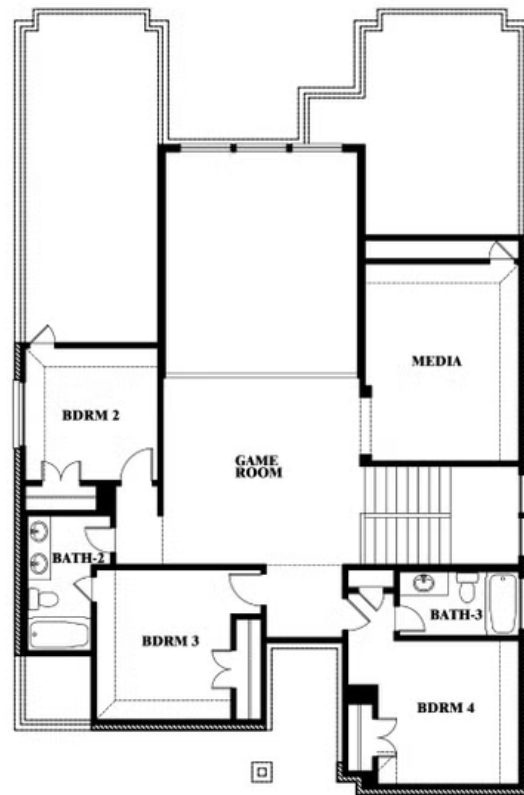

VIOLET IV FLOOR PLAN

SOMERSET CLASSIC 60S

3308 LAKEMONT DRIVE, MANSFIELD, TX 76084

Violet IV

This brochure is for general informational purposes and is to be used as a guide only. Changes may be made during the development process and floorplans, dimensions, fixtures, fittings, finishes and specifications are subject to change without notice. Window placement, balcony configuration, wardrobe sizes and living areas may vary slightly within each plan type. EQUAL HOUSING OPPORTUNITY

Violet IV

SOMERSET CLASSIC 60S

3308 LAKEMONT DRIVE, MANSFIELD, TX 76084

VIOLET IV FLOOR PLAN WITH OPTIONAL BEDROOM AT STUDY

Violet IV Opt. Bed 5 & Bath 4 at Study

This brochure is for general informational purposes and is to be used as a guide only. Changes may be made during the development process and floorplans, dimensions, fixtures, fittings, finishes and specifications are subject to change without notice. Window placement, balcony configuration, wardrobe sizes and living areas may vary slightly within each plan type. EQUAL HOUSING OPPORTUNITY