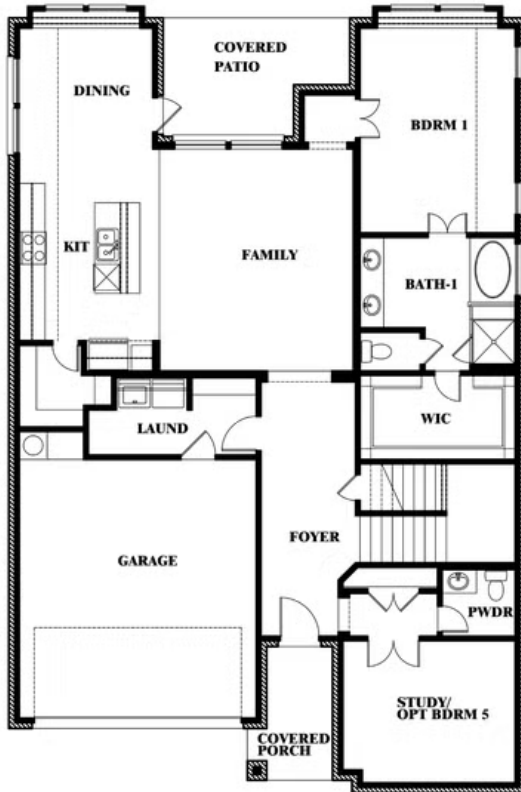

Violet

VIOLET FLOOR PLAN

SOMERSET CLASSIC 60S

3308 LAKEMONT DRIVE, MANSFIELD, TX 76084

Violet

This brochure is for general informational purposes and is to be used as a guide only. Changes may be made during the development process and floorplans, dimensions, fixtures, fittings, finishes and specifications are subject to change without notice. Window placement, balcony configuration, wardrobe sizes and living areas may vary slightly within each plan type. EQUAL HOUSING OPPORTUNITY