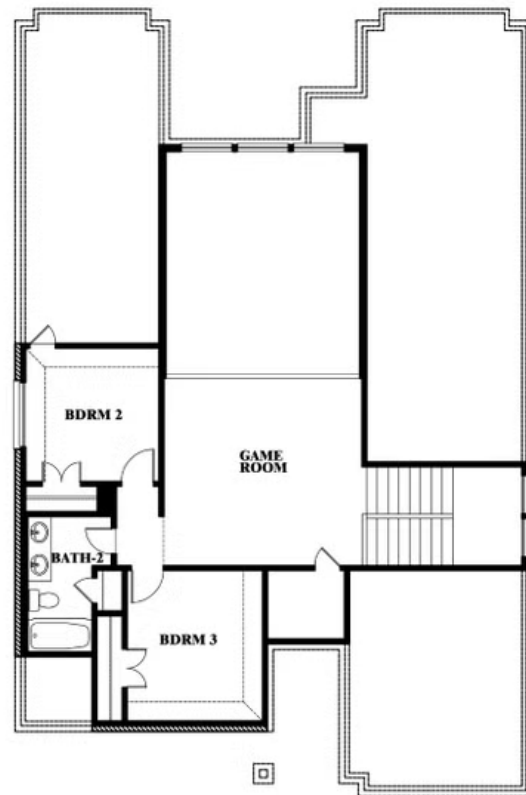

## SOMERSET CLASSIC 60S

3308 LAKEMONT DRIVE, MANSFIELD, TX 76084

**VIOLET FLOOR PLAN WITH OPTIONAL BEDROOM AT STUDY**

### Violet

Opt. Bed 5 & Bath 4 at Study

This brochure is for general informational purposes and is to be used as a guide only. Changes may be made during the development process and floorplans, dimensions, fixtures, fittings, finishes and specifications are subject to change without notice. Window placement, balcony configuration, wardrobe sizes and living areas may vary slightly within each plan type. EQUAL HOUSING OPPORTUNITY