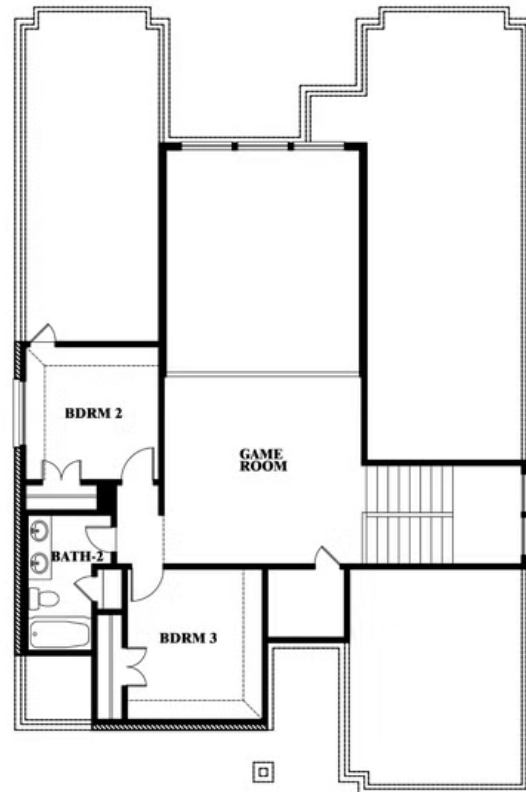

Violet

VIOLET FLOOR PLAN

SOMERSET CLASSIC 60S

3308 LAKEMONT DRIVE, MANSFIELD, TX 76084

Violet

This brochure is for general informational purposes and is to be used as a guide only. Changes may be made during the development process and floorplans, dimensions, fixtures, fittings, finishes and specifications are subject to change without notice. Window placement, balcony configuration, wardrobe sizes and living areas may vary slightly within each plan type. EQUAL HOUSING OPPORTUNITY