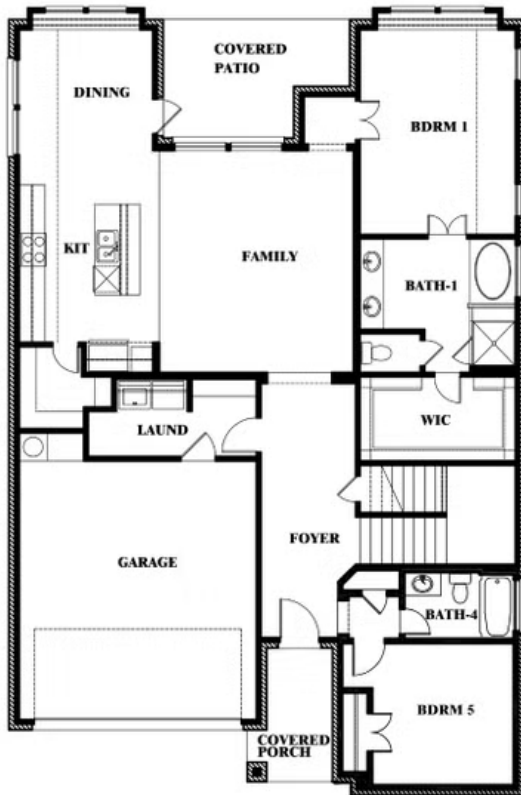

## SOMERSET CLASSIC 60S

3308 LAKEMONT DRIVE, MANSFIELD, TX 76084

**2.5 Car Garage**

**2,381**  
SQUARE FEET

**3**  
BEDROOMS

**2.5**  
BATHROOMS

**2.5**  
CAR GARAGE

## SOMERSET CLASSIC 60S

3308 LAKEMONT DRIVE, MANSFIELD, TX 76084

**VIOLET FLOOR PLAN WITH OPTIONAL BEDROOM AT STUDY**

### Violet

Opt. Bed 5 & Bath 4 at Study

This brochure is for general informational purposes and is to be used as a guide only. Changes may be made during the development process and floorplans, dimensions, fixtures, fittings, finishes and specifications are subject to change without notice. Window placement, balcony configuration, wardrobe sizes and living areas may vary slightly within each plan type. EQUAL HOUSING OPPORTUNITY