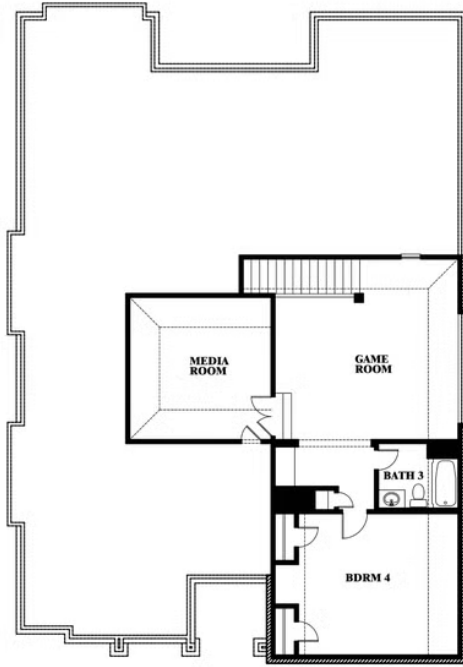

Carolina IV

SOMERSET CLASSIC 60S

3308 LAKEMONT DRIVE, MANSFIELD, TX 76084

Carolina IV