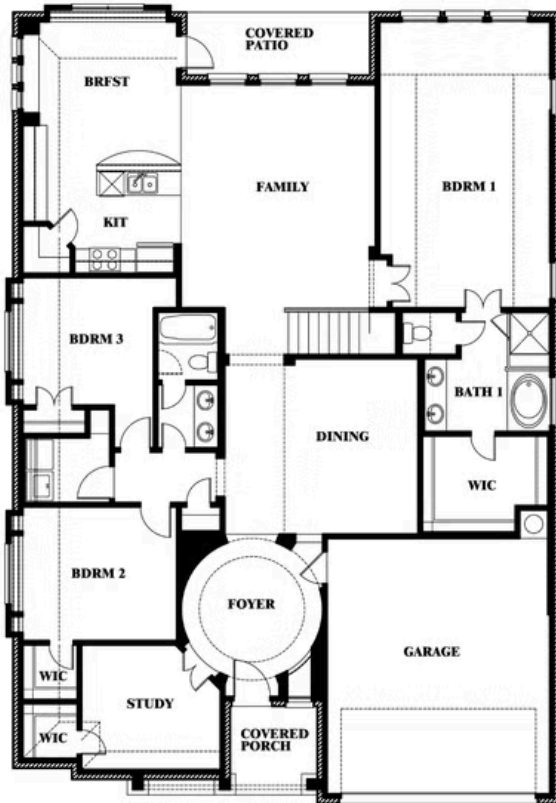

Carolina IV

HOMES FROM
\$554,990

CLASSIC SERIES

SOMERSET CLASSIC 60S

3308 LAKEMONT DRIVE, MANSFIELD, TX 76084

3,280
SQUARE FEET

4
BEDROOMS

3.0
BATHROOMS

2
CAR GARAGE

ELEVATION D

ELEVATION A

ELEVATION A

ELEVATION AS

ELEVATION AS

ELEVATION C

ELEVATION C

ELEVATION E

ELEVATION E

ELEVATION F

ELEVATION F

Carolina IV

SOMERSET CLASSIC 60S

3308 LAKEMONT DRIVE, MANSFIELD, TX 76084

Carolina IV

This brochure is for general informational purposes and is to be used as a guide only. Changes may be made during the development process and floorplans, dimensions, fixtures, fittings, finishes and specifications are subject to change without notice. Window placement, balcony configuration, wardrobe sizes and living areas may vary slightly within each plan type. EQUAL HOUSING OPPORTUNITY