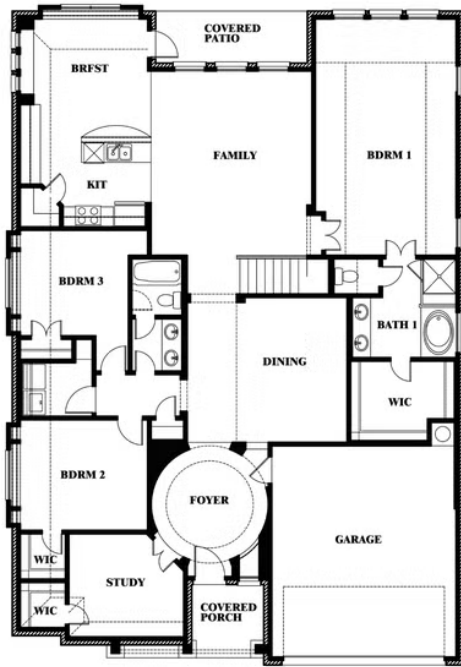

Carolina IV

SOMERSET CLASSIC 60S

3308 LAKEMONT DRIVE, MANSFIELD, TX 76084

Carolina IV