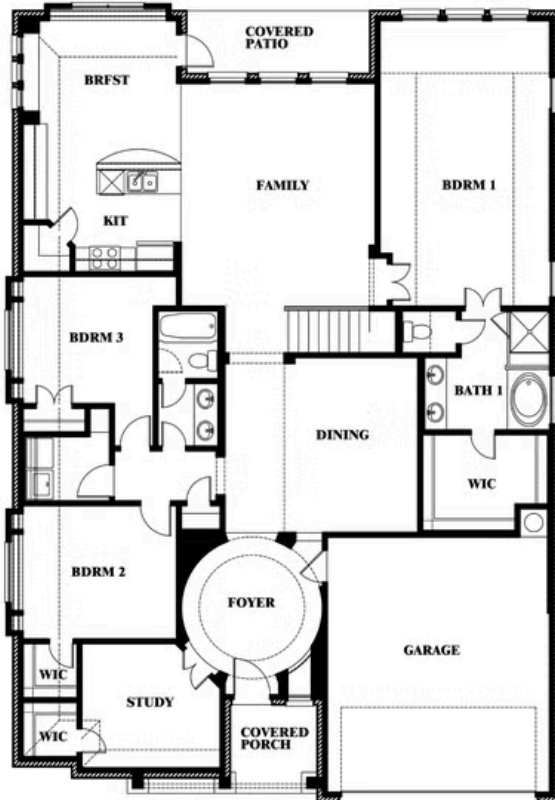

Carolina III

SOMERSET CLASSIC 60S

3308 LAKEMONT DRIVE, MANSFIELD, TX 76084

Carolina III

This brochure is for general informational purposes and is to be used as a guide only. Changes may be made during the development process and floorplans, dimensions, fixtures, fittings, finishes and specifications are subject to change without notice. Window placement, balcony configuration, wardrobe sizes and living areas may vary slightly within each plan type. EQUAL HOUSING OPPORTUNITY