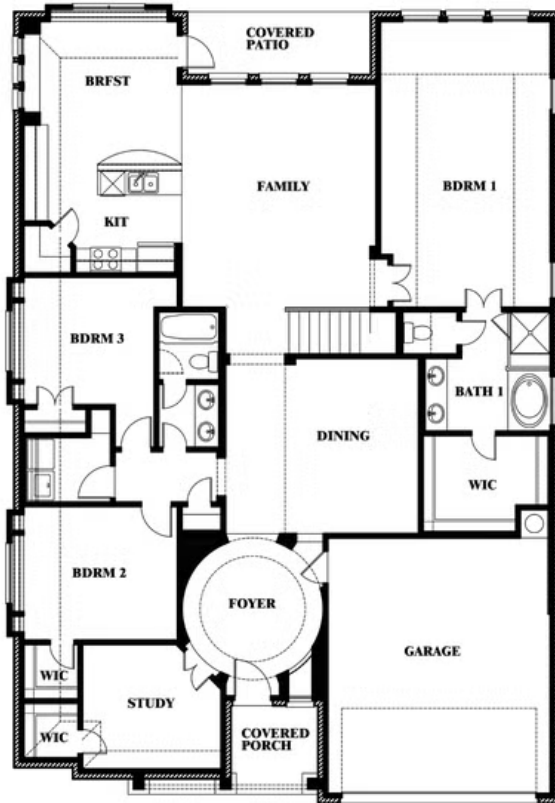

Carolina III

HOMES FROM
\$540,990

CLASSIC SERIES

SOMERSET CLASSIC 60S

3308 LAKEMONT DRIVE, MANSFIELD, TX 76084

3,067
SQUARE FEET

4
BEDROOMS

3.0
BATHROOMS

2
CAR GARAGE

ELEVATION AS

ELEVATION A

ELEVATION A

ELEVATION C

ELEVATION C

ELEVATION D

ELEVATION D

ELEVATION E

ELEVATION E

ELEVATION F

ELEVATION F

Carolina III

SOMERSET CLASSIC 60S

3308 LAKEMONT DRIVE, MANSFIELD, TX 76084

Carolina III

This brochure is for general informational purposes and is to be used as a guide only. Changes may be made during the development process and floorplans, dimensions, fixtures, fittings, finishes and specifications are subject to change without notice. Window placement, balcony configuration, wardrobe sizes and living areas may vary slightly within each plan type. EQUAL HOUSING OPPORTUNITY