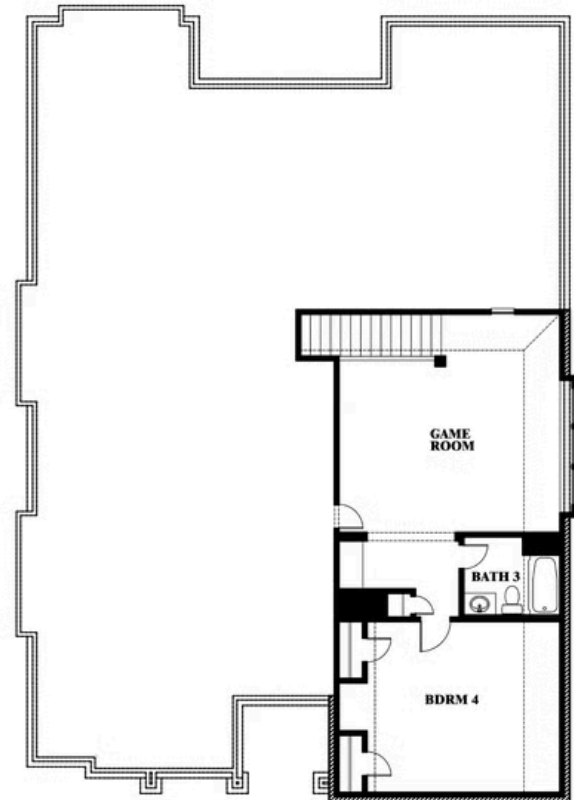

ELEVATION D

ELEVATION D

ELEVATION F

ELEVATION F

Carolina III

SOMERSET CLASSIC 60S

3308 LAKEMONT DRIVE, MANSFIELD, TX 76084

Carolina III

This brochure is for general informational purposes and is to be used as a guide only. Changes may be made during the development process and floorplans, dimensions, fixtures, fittings, finishes and specifications are subject to change without notice. Window placement, balcony configuration, wardrobe sizes and living areas may vary slightly within each plan type. EQUAL HOUSING OPPORTUNITY