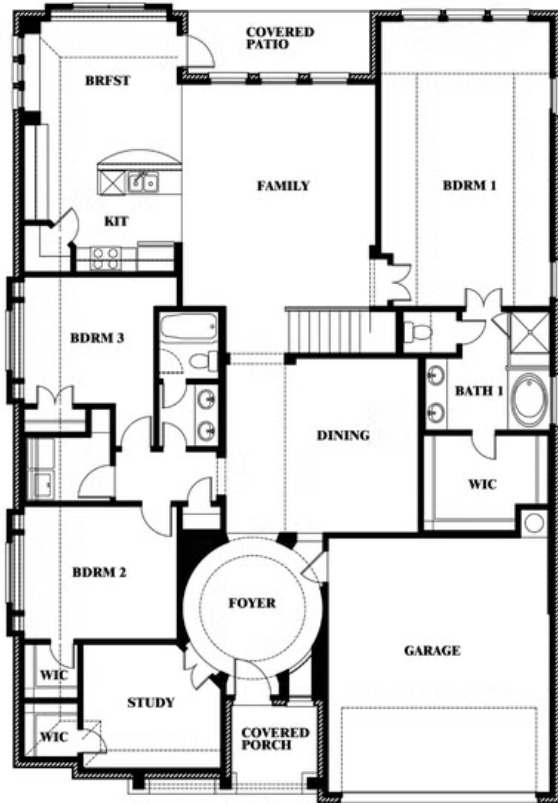

Carolina II

SOMERSET CLASSIC 60S

3308 LAKEMONT DRIVE, MANSFIELD, TX 76084

Carolina II with Media Room

This brochure is for general informational purposes and is to be used as a guide only. Changes may be made during the development process and floorplans, dimensions, fixtures, fittings, finishes and specifications are subject to change without notice. Window placement, balcony configuration, wardrobe sizes and living areas may vary slightly within each plan type. EQUAL HOUSING OPPORTUNITY