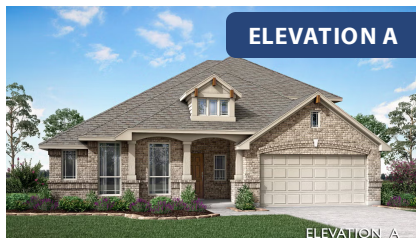

Carolina II

HOMES FROM
\$526,990

CLASSIC SERIES

SOMERSET CLASSIC 60S

3308 LAKEMONT DRIVE, MANSFIELD, TX 76084

2,771
SQUARE FEET

3
BEDROOMS

3.0
BATHROOMS

2
CAR GARAGE

ELEVATION D

ELEVATION A

ELEVATION A

ELEVATION AS

ELEVATION AS

ELEVATION C

ELEVATION C

ELEVATION E

ELEVATION E

ELEVATION F

ELEVATION F

Carolina II

SOMERSET CLASSIC 60S

3308 LAKEMONT DRIVE, MANSFIELD, TX 76084

Carolina II

Carolina II

SOMERSET CLASSIC 60S

3308 LAKEMONT DRIVE, MANSFIELD, TX 76084

Carolina II with Media Room

This brochure is for general informational purposes and is to be used as a guide only. Changes may be made during the development process and floorplans, dimensions, fixtures, fittings, finishes and specifications are subject to change without notice. Window placement, balcony configuration, wardrobe sizes and living areas may vary slightly within each plan type. EQUAL HOUSING OPPORTUNITY