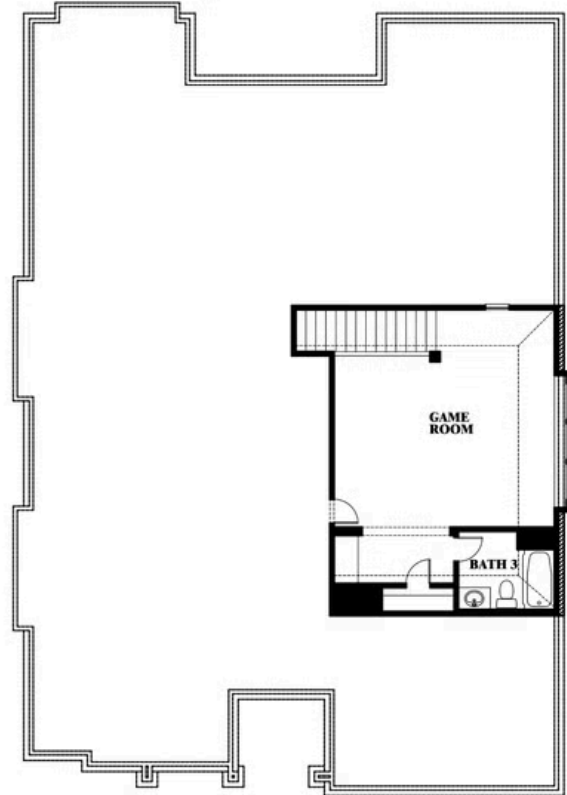

Carolina II

HOMES FROM
\$526,990

CLASSIC SERIES

SOMERSET CLASSIC 60S

3308 LAKEMONT DRIVE, MANSFIELD, TX 76084

2,771
SQUARE FEET

3
BEDROOMS

3.0
BATHROOMS

2
CAR GARAGE

ELEVATION D

ELEVATION A

ELEVATION A

ELEVATION AS

ELEVATION AS

ELEVATION C

ELEVATION C

ELEVATION E

ELEVATION E

ELEVATION F

ELEVATION F

Carolina II

SOMERSET CLASSIC 60S

3308 LAKEMONT DRIVE, MANSFIELD, TX 76084

Carolina II

Carolina II

SOMERSET CLASSIC 60S

3308 LAKEMONT DRIVE, MANSFIELD, TX 76084

Carolina II with Media Room

This brochure is for general informational purposes and is to be used as a guide only. Changes may be made during the development process and floorplans, dimensions, fixtures, fittings, finishes and specifications are subject to change without notice. Window placement, balcony configuration, wardrobe sizes and living areas may vary slightly within each plan type. EQUAL HOUSING OPPORTUNITY