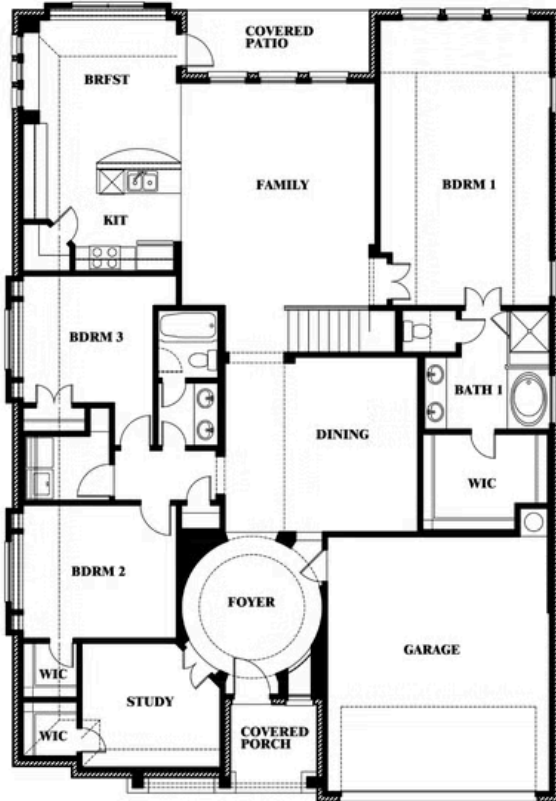

2
CAR GARAGE

ELEVATION D

ELEVATION A

ELEVATION A

ELEVATION AS

ELEVATION AS

ELEVATION C

ELEVATION C

ELEVATION E

ELEVATION E

ELEVATION F

ELEVATION F

Carolina II

SOMERSET CLASSIC 60S

3308 LAKEMONT DRIVE, MANSFIELD, TX 76084

Carolina II

This brochure is for general informational purposes and is to be used as a guide only. Changes may be made during the development process and floorplans, dimensions, fixtures, fittings, finishes and specifications are subject to change without notice. Window placement, balcony configuration, wardrobe sizes and living areas may vary slightly within each plan type. EQUAL HOUSING OPPORTUNITY

Carolina II

SOMERSET CLASSIC 60S

3308 LAKEMONT DRIVE, MANSFIELD, TX 76084

Carolina II with Media Room

This brochure is for general informational purposes and is to be used as a guide only. Changes may be made during the development process and floorplans, dimensions, fixtures, fittings, finishes and specifications are subject to change without notice. Window placement, balcony configuration, wardrobe sizes and living areas may vary slightly within each plan type. EQUAL HOUSING OPPORTUNITY