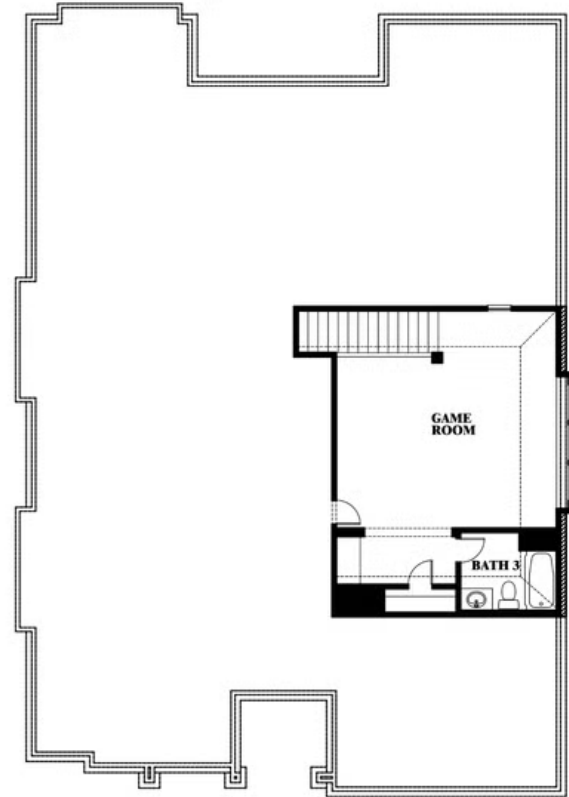

Carolina II

HOMES FROM
\$526,990

CLASSIC SERIES

SOMERSET CLASSIC 60S

3308 LAKEMONT DRIVE, MANSFIELD, TX 76084

2,771
SQUARE FEET

3
BEDROOMS

3.0
BATHROOMS

2
CAR GARAGE

ELEVATION D

ELEVATION A

ELEVATION A

ELEVATION AS

ELEVATION AS

ELEVATION C

ELEVATION C

ELEVATION E

ELEVATION E

ELEVATION F

ELEVATION F

Carolina II

SOMERSET CLASSIC 60S

3308 LAKEMONT DRIVE, MANSFIELD, TX 76084

Carolina II