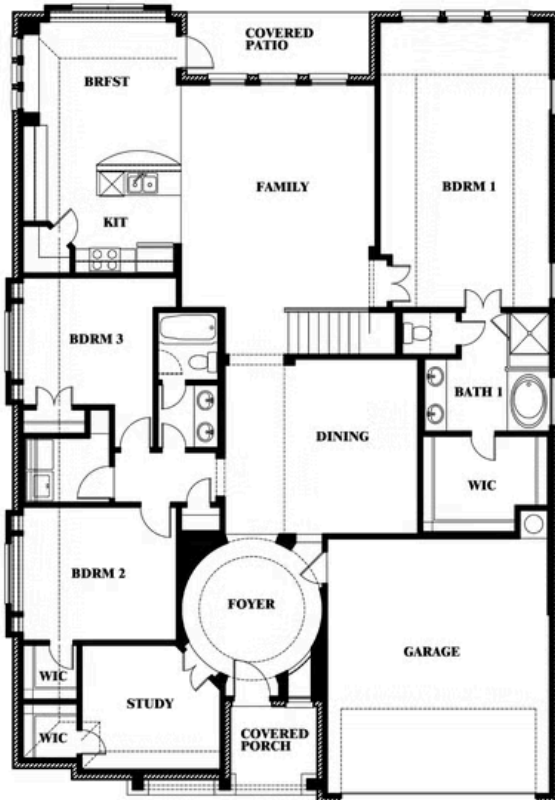

ELEVATION E

ELEVATION E

ELEVATION F

ELEVATION F

Carolina II

SOMERSET CLASSIC 60S

3308 LAKEMONT DRIVE, MANSFIELD, TX 76084

Carolina II

This brochure is for general informational purposes and is to be used as a guide only. Changes may be made during the development process and floorplans, dimensions, fixtures, fittings, finishes and specifications are subject to change without notice. Window placement, balcony configuration, wardrobe sizes and living areas may vary slightly within each plan type. EQUAL HOUSING OPPORTUNITY

Carolina II

SOMERSET CLASSIC 60S

3308 LAKEMONT DRIVE, MANSFIELD, TX 76084

Carolina II with Media Room

This brochure is for general informational purposes and is to be used as a guide only. Changes may be made during the development process and floorplans, dimensions, fixtures, fittings, finishes and specifications are subject to change without notice. Window placement, balcony configuration, wardrobe sizes and living areas may vary slightly within each plan type. EQUAL HOUSING OPPORTUNITY