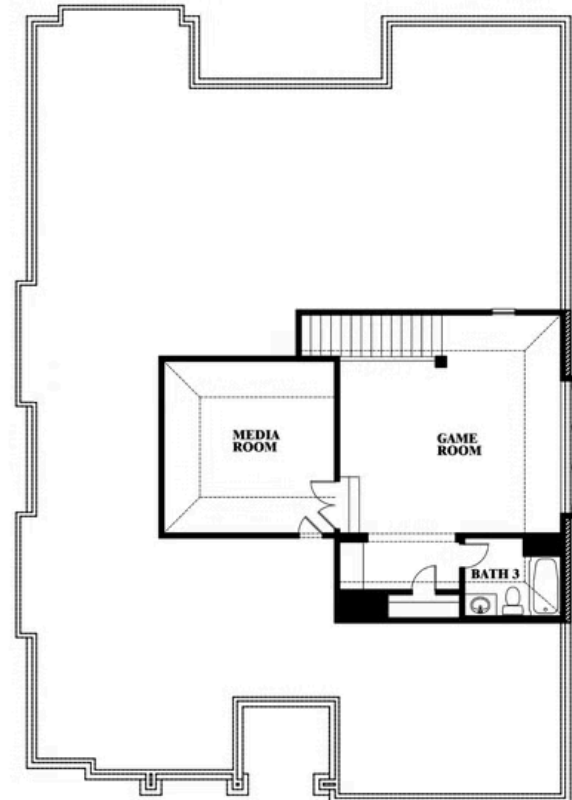

Carolina II

HOMES FROM
\$526,990

CLASSIC SERIES

SOMERSET CLASSIC 60S

3308 LAKEMONT DRIVE, MANSFIELD, TX 76084

2,771
SQUARE FEET

3
BEDROOMS

3.0
BATHROOMS

ELEVATION E

ELEVATION E

ELEVATION F

ELEVATION F

Carolina II

SOMERSET CLASSIC 60S

3308 LAKEMONT DRIVE, MANSFIELD, TX 76084

Carolina II

This brochure is for general informational purposes and is to be used as a guide only. Changes may be made during the development process and floorplans, dimensions, fixtures, fittings, finishes and specifications are subject to change without notice. Window placement, balcony configuration, wardrobe sizes and living areas may vary slightly within each plan type. EQUAL HOUSING OPPORTUNITY

Carolina II

SOMERSET CLASSIC 60S

3308 LAKEMONT DRIVE, MANSFIELD, TX 76084

Carolina II with Media Room

This brochure is for general informational purposes and is to be used as a guide only. Changes may be made during the development process and floorplans, dimensions, fixtures, fittings, finishes and specifications are subject to change without notice. Window placement, balcony configuration, wardrobe sizes and living areas may vary slightly within each plan type. EQUAL HOUSING OPPORTUNITY