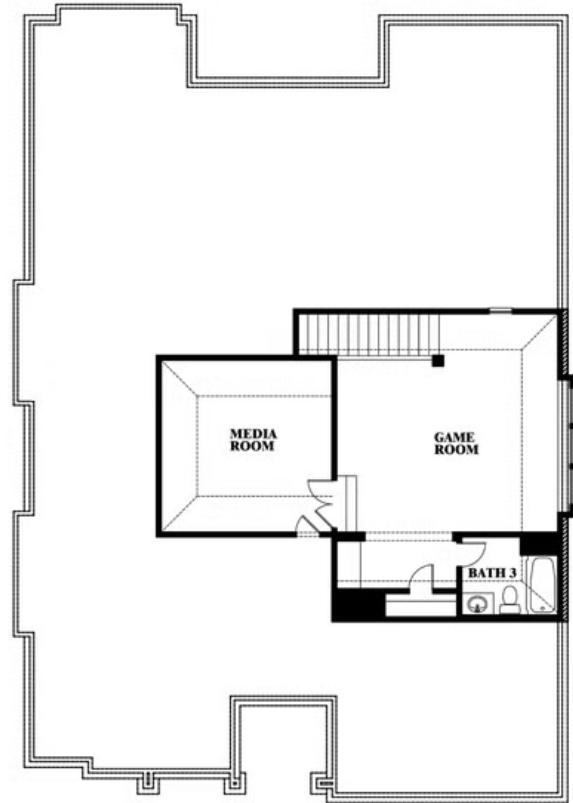

Carolina II

SOMERSET CLASSIC 60S

3308 LAKEMONT DRIVE, MANSFIELD, TX 76084

Carolina II with Media Room

This brochure is for general informational purposes and is to be used as a guide only. Changes may be made during the development process and floorplans, dimensions, fixtures, fittings, finishes and specifications are subject to change without notice. Window placement, balcony configuration, wardrobe sizes and living areas may vary slightly within each plan type. EQUAL HOUSING OPPORTUNITY