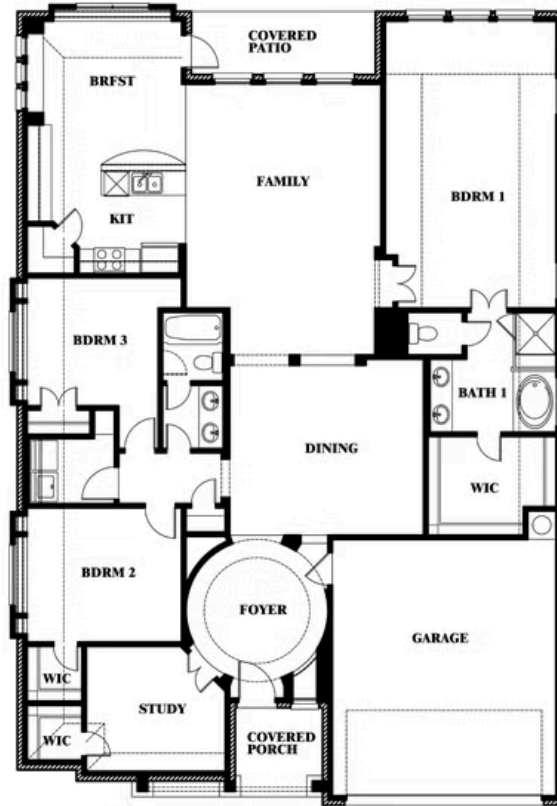

Carolina

SOMERSET CLASSIC 60S

3308 LAKEMONT DRIVE, MANSFIELD, TX 76084

Carolina

This brochure is for general informational purposes and is to be used as a guide only. Changes may be made during the development process and floorplans, dimensions, fixtures, fittings, finishes and specifications are subject to change without notice. Window placement, balcony configuration, wardrobe sizes and living areas may vary slightly within each plan type. EQUAL HOUSING OPPORTUNITY