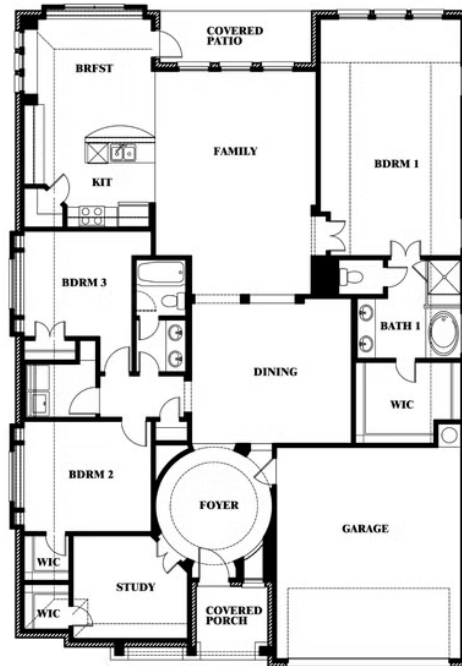

Carolina

SOMERSET CLASSIC 60S

3308 LAKEMONT DRIVE, MANSFIELD, TX 76084

Carolina