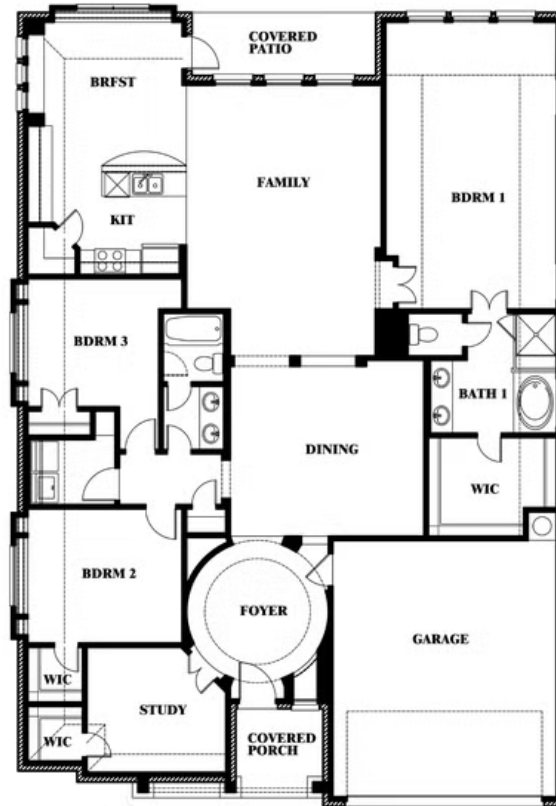

Carolina

CLASSIC SERIES

SOMERSET CLASSIC 60S

3308 LAKEMONT DRIVE, MANSFIELD, TX 76084

HOMES FROM

\$482,990

2,313
SQUARE FEET

3
BEDROOMS

2.0
BATHROOMS

2
CAR GARAGE

ELEVATION C

Document generated Nov 23, 2024. Prices, plans, square footage, features and materials are subject to change at any time without notice and vary among communities. Listed prices are for informational purposes only, are not binding, and do not create any contractual obligation(s). The price of any home is dependent on numerous factors, all of which are unique to a specific home, and is not guaranteed until specified in a binding contract. Pricing of elevations and additional optional beds/baths vary per plan. Some plans require a premium homesite. Please ask the Community Manager for details. Renderings of homes are artist concepts and may not reflect exact colors and materials.

Carolina

SOMERSET CLASSIC 60S

3308 LAKEMONT DRIVE, MANSFIELD, TX 76084

Carolina

This brochure is for general informational purposes and is to be used as a guide only. Changes may be made during the development process and floorplans, dimensions, fixtures, fittings, finishes and specifications are subject to change without notice. Window placement, balcony configuration, wardrobe sizes and living areas may vary slightly within each plan type. EQUAL HOUSING OPPORTUNITY